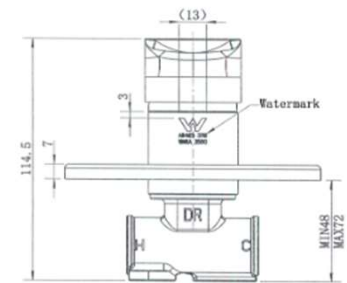

SPECIFICATIONS – A-KIA008BM

Kiama Shower Mixer – Brushed Bronze

Features

- WELS N/A
- Durable PVD finish
- 1yr parts and labour warranty
- 15 years replacement warranty including finish

Cleaning & Care

- Regularly clean with mild soapy water
- Do not use harsh detergents, bleach or abrasive cleaners
- The use of any unsuitable cleaning products may damage the surface
- Refer to installation guide for correct installation
- Check for any product defects prior to installation