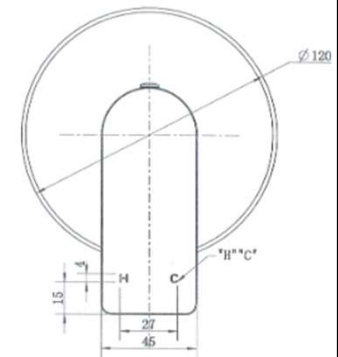

SPECIFICATIONS – A-KIA008BM

Kiama Shower Mixer – Brushed Bronze

Features

- WELS N/A
- Durable PVD finish
- 1yr parts and labour warranty
- 15 years replacement warranty including finish

Cleaning & Care

- Regularly clean with mild soapy water
- Do not use harsh detergents, bleach or abrasive cleaners
- The use of any unsuitable cleaning products may damage the surface
- Refer to installation guide for correct installation
- Check for any product defects prior to installation