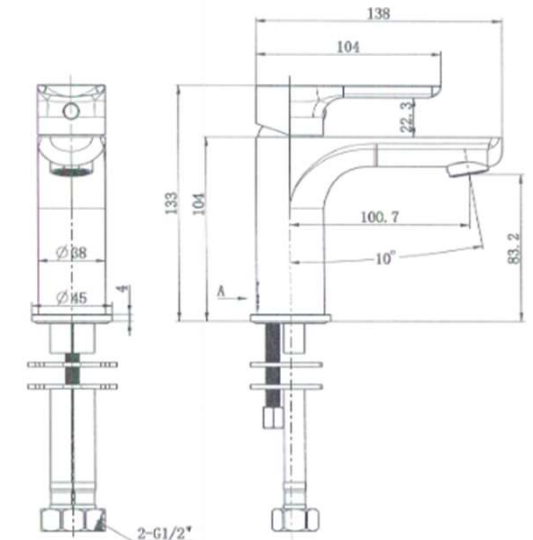

SPECIFICATIONS – A-KIA001BM

Kiama Basin Mixer – Brushed Bronze

Features

- WELS 5 Star, 6.0L/min
- Registration number T35274
- Durable PVD finish
- Brass body
- 1yr parts and labour warranty
- 15 years replacement warranty including finish

Cleaning & Care

- Regularly clean with mild soapy water
- Do not use harsh detergents, bleach or abrasive cleaners
- The use of any unsuitable cleaning products may damage the surface
- Refer to installation guide for correct installation
- Check for any product defects prior to installation

Available in