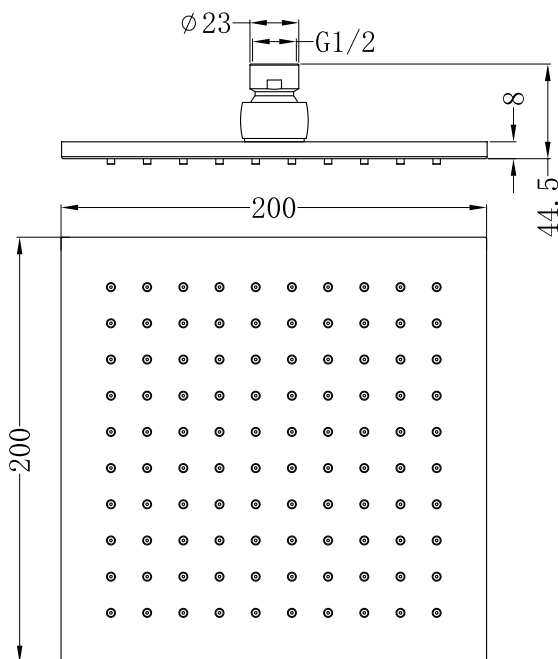

SQUARE SHOWER HEAD

Dimensions are nominal measurements only.

SPECIFICATION

PRODUCT CODE	ROB0803
WELS RATING	3 STAR 9L/MIN
WATERMARK LICENSE	WMK25715
TEMPERATURE RATING	MIN 1°C-MAX 75°C
PRESSURE RATING	MIN 150KPa-MAX 500KPa