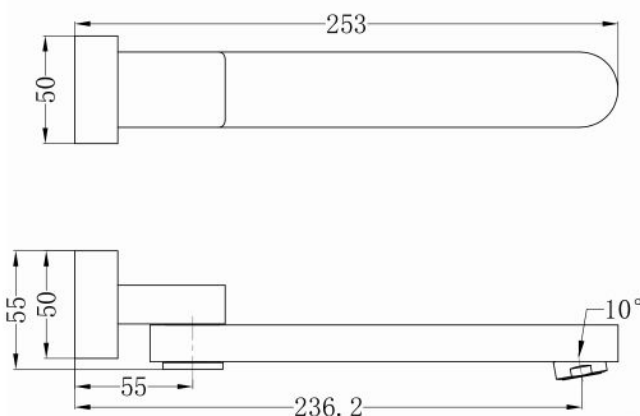

### PACKAGING INCLUDES

- 1x Spout
- 1x installation kit

Dimensions are nominal measurements only.

Versions: 2019.12

[www.nerotapware.com.au](http://www.nerotapware.com.au)