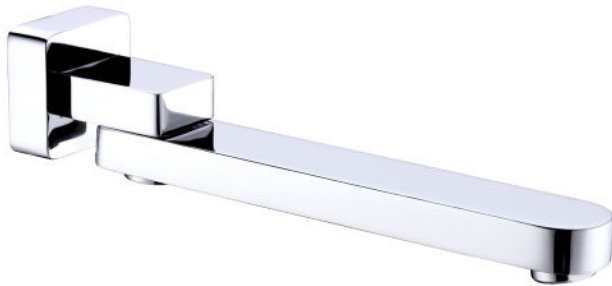

## SWIVEL BATH SPOUT

### SPECIFICATION

PRODUCT CODE	YSW207
WELS RATING	N/A
WATERMARK LICENSE	WM-060073
TEMPERATURE RATING	MIN 1°C-MAX 75°C
PRESSURE RATING	MIN 150KPa-MAX 500KPa

### FINISH

	NR207CH	chrome
	NR207BRG	brushed rose gold
	NR207MB	matte black
	NR207BN	brushed nickel
	NR207GM	gun metal
	NR207BG	brushed gold