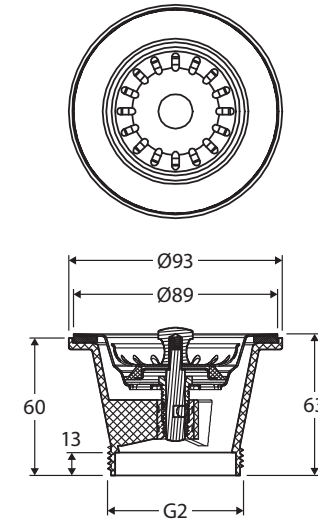

Cleaners Sink Basket Waste

Features

- Basket-shaped strainer to stop food from going down the drain
- Easily remove the strainer to empty food waste into the bin
- Made from polished 304 stainless steel
- Suits Cleaners Sink (68800)
- 50 mm outlet, 63 mm deep

While we aim to ensure specifications are correct at the time of publication, Fienza reserves the right to make modifications without prior notice. Physical colour may vary from image shown. All measurements are shown in millimetres. Always use physical product measurements for mark-ups and roughing-in as the technical drawing may differ from actual product received.