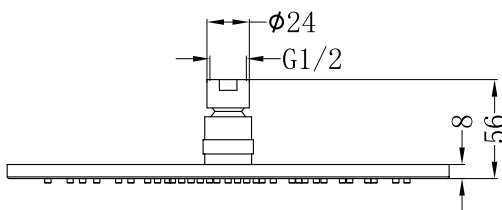

ROUND SHOWER HEAD

Dimensions are nominal measurements only.

SPECIFICATION

PRODUCT CODE	ROA1001
WELS RATING	3 STAR 9L/MIN
WATERMARK LICENSE	WMK25715
TEMPERATURE RATING	MIN 1°C-MAX 75°C
PRESSURE RATING	MIN 150KPa-MAX 500KPa