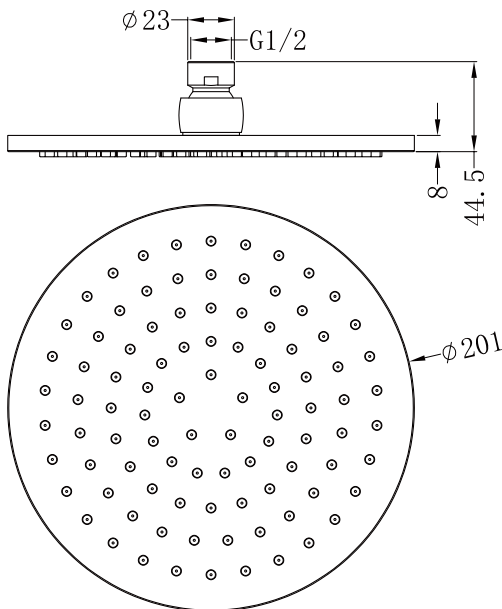

ROUND SHOWER HEAD

Dimensions are nominal measurements only.

SPECIFICATION

PRODUCT CODE	ROA0802
WELS RATING	3 STAR 9L/MIN
WATERMARK LICENSE	WMK25715
TEMPERATURE RATING	MIN 1°C-MAX 75°C
PRESSURE RATING	MIN 150KPa-MAX 500KPa

PACKING INCLUDES

- 1x shower head