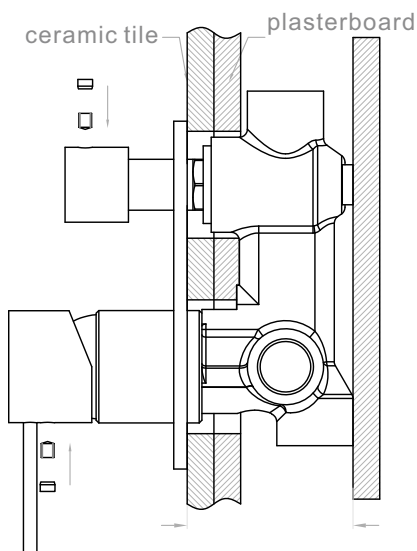

PACKING INCLUDES

- 1x body set
- 1x handle
- 1x plate
- 1x diverter
- 1x accessories pouch

Installation Instruction

1. Fix body on noggin and ensure installation depth is 62-76mm from noggin to ceramic tile.
2. Connect cold water hose and hot water hose and test for leakage.
3. Install plasterboard and ceramic tile after drilling a $\phi 50$ and a $\phi 40$ hole according to the right drawing.

4. Remove the plastic sleeve and install sleeve of diverter.

5. Install plate, handle and knob.