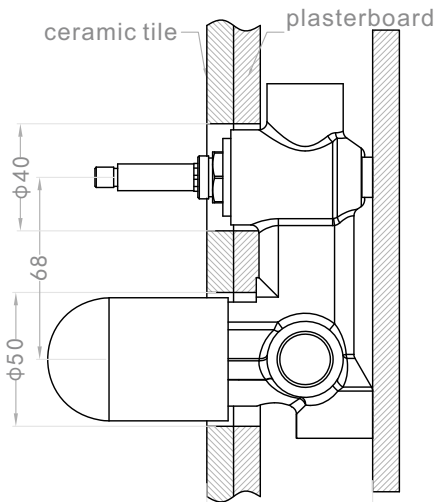

Mecca Shower Mixer With Divertor

Dimensions are nominal measurements only.

Versions: 2021.11

SPECIFICATION

PRODUCT CODE	YSW2219-09A
WELS RATING	N/A
WATERMARK LICENSE	WM-060073
TEMPERATURE RATING	MIN 1°C-MAX 75°C
PRESSURE RATING	MIN 150KPa-MAX 500KPa

PACKING INCLUDES

- 1x body set
- 1x handle
- 1x plate
- 1x diverter
- 1x accessories pouch

Installation Instruction

1. Fix body on noggin and ensure installation depth is 62-76mm from noggin to ceramic tile.
2. Connect cold water hose and hot water hose and test for leakage.
3. Install plasterboard and ceramic tile after drilling a $\phi 50$ and a $\phi 40$ hole according to the right drawing.