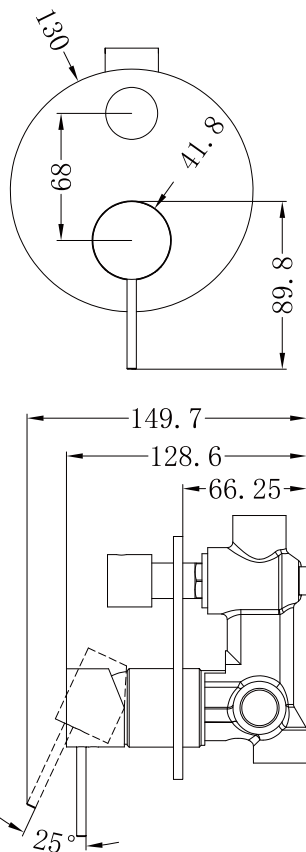

Mecca Shower Mixer With Divertor

Dimensions are nominal measurements only.

Versions: 2021.11

SPECIFICATION

PRODUCT CODE	YSW2219-09A
WELS RATING	N/A
WATERMARK LICENSE	WM-060073
TEMPERATURE RATING	MIN 1°C-MAX 75°C
PRESSURE RATING	MIN 150KPa-MAX 500KPa

PACKING INCLUDES

- 1x body set
- 1x handle
- 1x plate
- 1x diverter
- 1x accessories pouch

Installation Instruction

1. Fix body on noggin and ensure installation depth is 62-76mm from noggin to ceramic tile.
2. Connect cold water hose and hot water hose and test for leakage.
3. Install plasterboard and ceramic tile after drilling a $\phi 50$ and a $\phi 40$ hole according to the right drawing.

4. Remove the plastic sleeve and install sleeve of diverter.

5. Install plate, handle and knob.