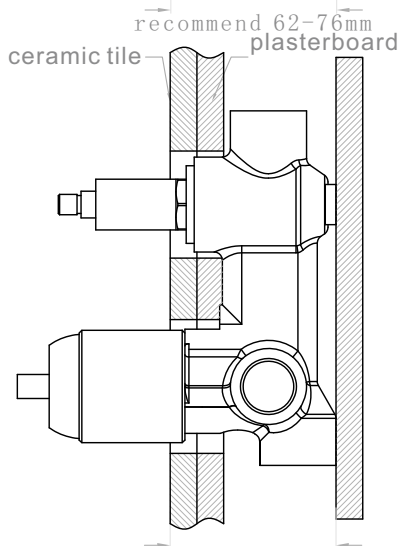

Mecca Shower Mixer With Divertor

Dimensions are nominal measurements only.

Versions: 2021.11

SPECIFICATION

PRODUCT CODE	YSW2219-09A
WELS RATING	N/A
WATERMARK LICENSE	WM-060073
TEMPERATURE RATING	MIN 1°C-MAX 75°C
PRESSURE RATING	MIN 150KPa-MAX 500KPa

PACKING INCLUDES

- 1x body set
- 1x handle
- 1x plate
- 1x diverter
- 1x accessories pouch

Installation Instruction

1. Fix body on noggin and ensure installation depth is 62-76mm from noggin to ceramic tile.
2. Connect cold water hose and hot water hose and test for leakage.
3. Install plasterboard and ceramic tile after drilling a $\phi 50$ and a $\phi 40$ hole according to the right drawing.

4. Remove the plastic sleeve and install sleeve of diverter.

5. Install plate, handle and knob.