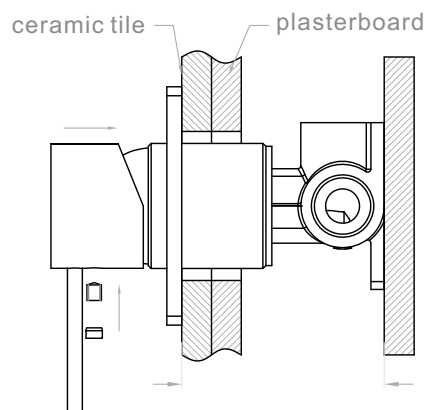

PACKING INCLUDES

- 1x body set
- 1x handle
- 1x plate
- 1x accessories pouch

Installation Instruction

1. Fix body on noggin and ensure installation depth is 51-68mm from noggin to ceramic tile.
2. Connect cold water hose and hot water hose and test for leakage.
3. Install plasterboard and ceramic tile after drilling a $\phi 50$ hole according to above picture.

4. Remove the plastic sleeve of body.

5. Install plate and handle.