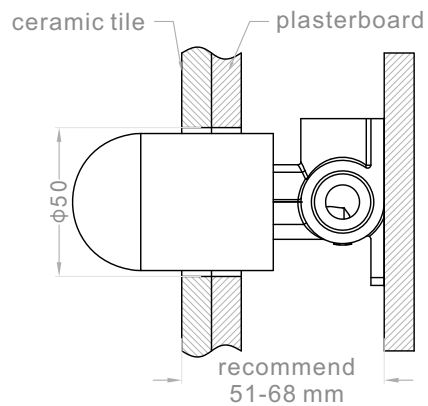

Mecca Shower Mixer

Dimensions are nominal measurements only.

Versions: 2021.11

SPECIFICATION

PRODUCT CODE	YSW2219-09
WELS RATING	N/A
WATERMARK LICENSE	WM-060073
TEMPERATURE RATING	MIN 1°C-MAX 75°C
PRESSURE RATING	MIN 150KPa-MAX 500KPa

PACKING INCLUDES

- 1x body set
- 1x handle
- 1x plate
- 1x accessories pouch

Installation Instruction

1. Fix body on noggin and ensure installation depth is 51-68mm from noggin to ceramic tile.
2. Connect cold water hose and hot water hose and test for leakage.
3. Install plasterboard and ceramic tile after drilling a $\phi 50$ hole according to above picture.

4. Remove the plastic sleeve of body.

5. Install plate and handle.