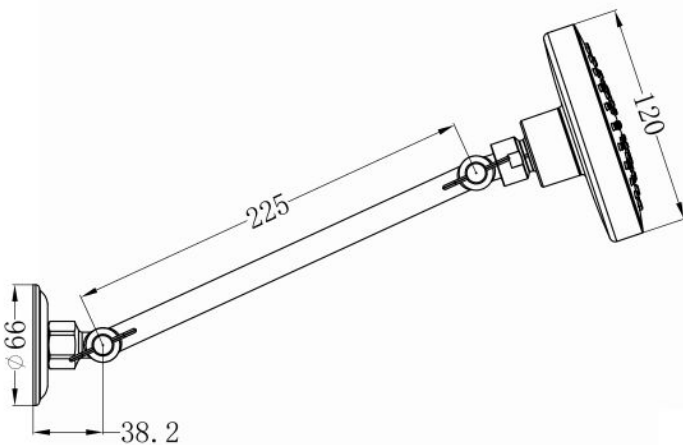

Nero

ALL DIRECTION SHOWER HEAD

SPECIFICATION

PRODUCT CODE	YSW2016-05
WELS RATING	6.5L/MIN
WATERMARK LICENSE	WM-060073
TEMPERATURE RATING	MIN 1°C-MAX 75°C
PRESSURE RATING	MIN 150KPa-MAX 500KPa

FINISH

■ NR201605MB	matte black
--------------	-------------

PACKAGING INCLUDES

- 1x all direction shower head
- 1x installation kit

Dimensions are nominal measurements only.

AS/NZS 3718
WM-060073

Versions: 2019.12

www.nerotapware.com.au