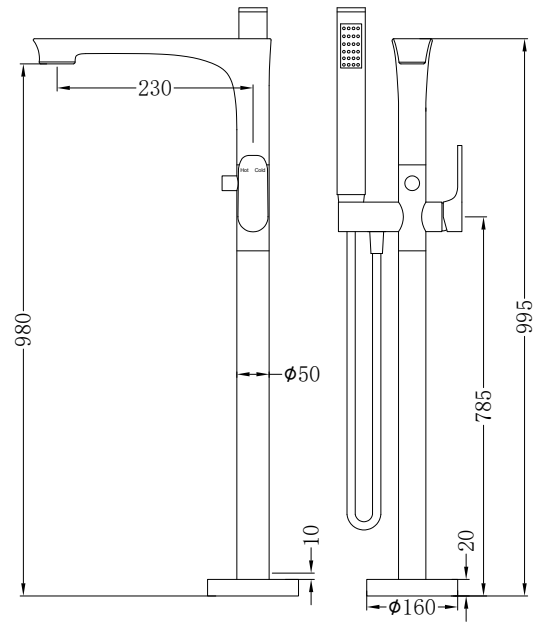

# BIANCA RANGE

NR321503aCH

Colours Available:

Floor Standing Bath Mixer  
Water Rating: No Star, 7L/Min

Matte Black  
NR321503aMB

Gun Metal Grey  
NR321503aGM

Brushed Nickel  
NR321503aBN

Brushed Gold  
NR321503aBG