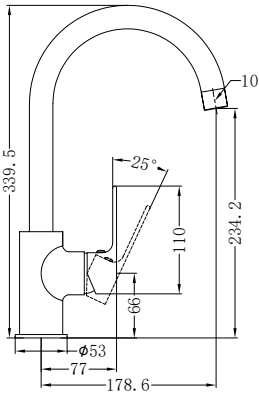

NR321506CH

Colours Available:

kitchen mixer
Water Rating: 6 STAR 4.5L/MIN