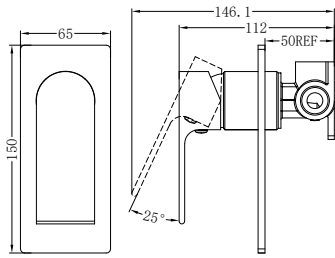

NR321509CH

Colours Available:

Shower Mixer