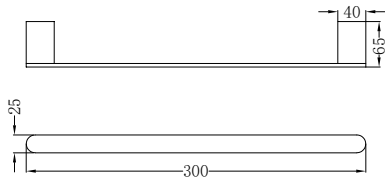

## NR9080CH

Colours Available:

Hand Towel Rail

**Matte Black**  
NR9080MB

**Gun Metal Grey**  
NR9080GM

**Brushed Nickel**  
NR9080BN

**Brushed Gold**  
NR9080BG