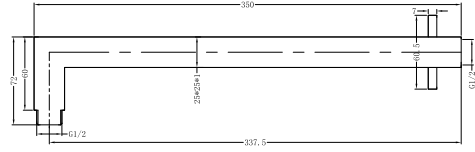

NR501CH

Colours Available:

Square Shower Arm

Matte Black
NR501MB

Gun Metal Grey
NR501GM

Brushed Nickel
NR501BN

Brushed Gold
NR501BG