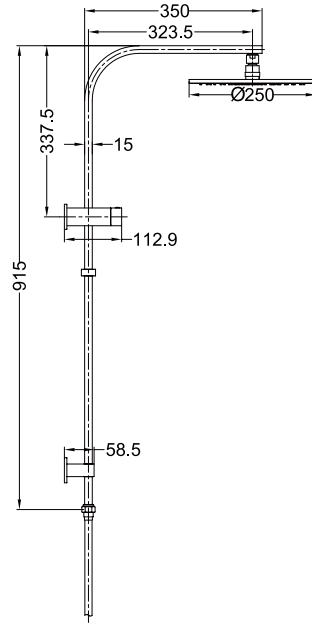

NR250805cCH