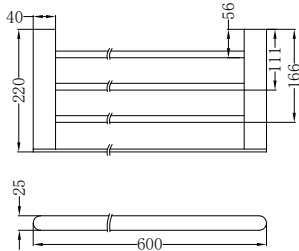

Colours Available:

Towel Rack

Matte Black
NR9089MB

Gun Metal Grey
NR9089GM

Brushed Nickel
NR9089BN

Brushed Gold
NR9089BG