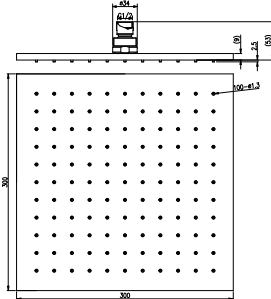

Colours Available:

300mm Square Shower Head
Water Rating: 3 Star, 9L/Min