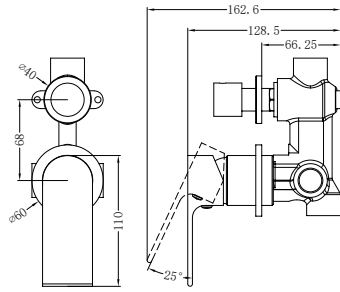

NR321509gCH

Colours Available:

Shower Mixer
With Divertor Separate Plate