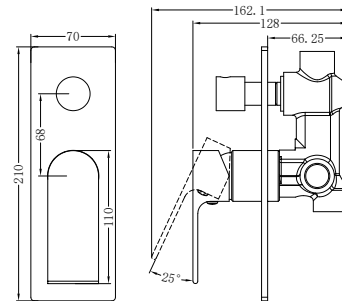

NR321509aCH

Colours Available:

Shower Mixer With Divertor

Matte Black
NR321509aMB

Gun Metal Grey
NR321509aGM

Brushed Nickel
NR321509aBN

Brushed Gold
NR321509aBG