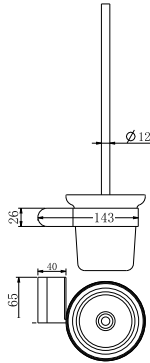

NR9088CH

Colours Available:

Toilet Brush Holder

Matte Black
NR9088MB

Gun Metal Grey
NR9088GM

Brushed Nickel
NR9088BN

Brushed Gold
NR9088BG

NR9089CH