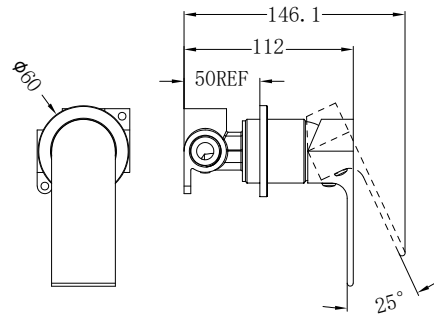

### NR321509hCH

Colours Available:

Shower Mixer With 60mm Plate

**Matte Black**  
NR321509hMB

**Gun Metal Grey**  
NR321509hGM

**Brushed Nickel**  
NR321509hBN

**Brushed Gold**  
NR321509hBG