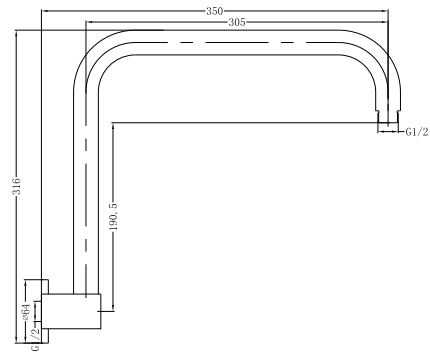

NR506CH

Colours Available:

Round Shower Arm