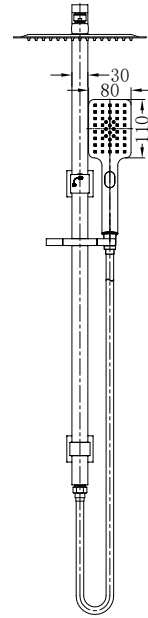

NR250805cCH

Colours Available:

Mecca/Bianca Shower Set Round Head  
Water Rating: 4 Star, 7L/Min

**Matte Black**  
NR250805cMB

**Gun Metal Grey**  
NR250805cGM

**Brushed Nickel**  
NR250805cBN

**Brushed Gold**  
NR250805cBG