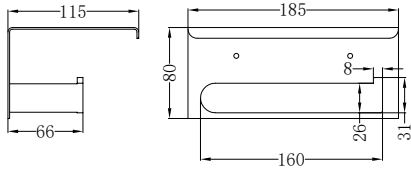

NR9086aCH

Colours Available:

Toilet Roll Holder With
Phone Holder

Matte Black
NR9086aMB

Gun Metal Grey
NR9086aGM

Brushed Nickel
NR9086aBN

Brushed Gold
NR9086aBG

NR9080CH