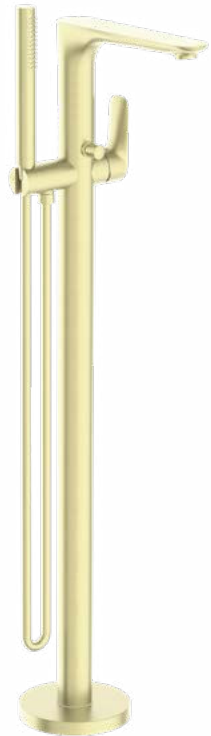

# BIANCA RANGE

NR321503aCH

Colours Available:

Floor Standing Bath Mixer  
Water Rating: No Star, 7L/Min

Matte Black  
NR321503aMB

Gun Metal Grey  
NR321503aGM

Brushed Nickel  
NR321503aBN

Brushed Gold  
NR321503aBG

Colours Available:

Bianca 3 Function Rail Shower  
Water Rating: 4 Star, 6L/Min

**Matte Black**  
NR30803MB

**Gun Metal Grey**  
NR30803GM

**Brushed Nickel**  
NR30803BN

**Brushed Gold**  
NR30803BG