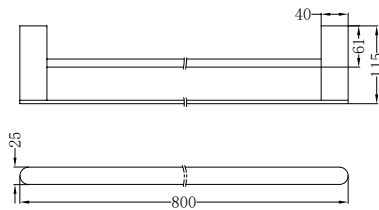

NR9030dCH

Colours Available:

Double Towel Rail 800mm

Matte Black
NR9030dMB

Gun Metal Grey
NR9030dGM

Brushed Nickel
NR9030dBN

Brushed Gold
NR9030dBG