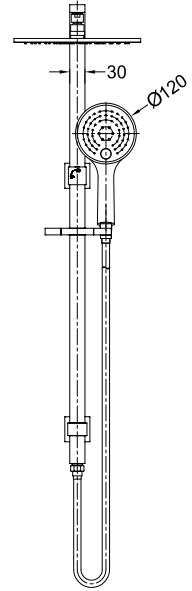

NR250805cCH