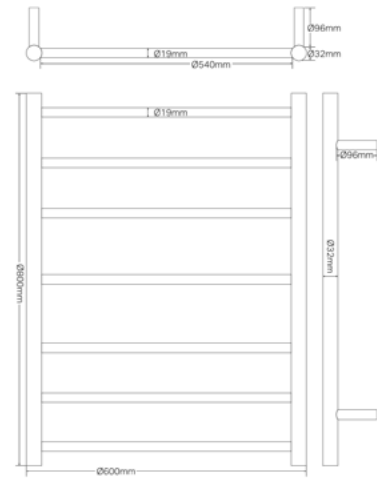

Colours Available:

Non - Heated Towel Ladders