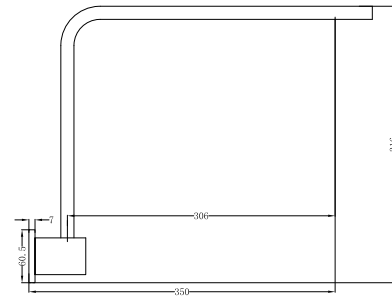

NR505CH

Colours Available:

Square Swivel Shower Arm