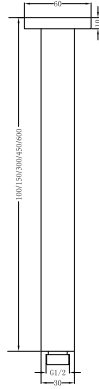

CH: 100/150/300/450/600mm  
MB: 100/300/450mm  
GM: 100/300mm  
BN: 100/300mm  
BG: 100/300mm

**NR503100CH**  
**NR503150CH**  
**NR503300CH**  
**NR503450CH**  
**NR503600CH**

Colours Available:

Round Ceiling Arm  
100/150/300/450/600mm