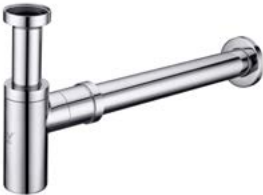

**Gun Metal Grey**  
NR190001GM

**Brushed Nickel**  
NR190001BN

**Brushed Gold**  
NR190001BG

NRA706CH

Colours Available:

Universal Pop Up Waste

Matte Black  
NRA706MB

Gun Metal Grey  
NRA706GM

Brushed Nickel  
NRA706BN

Brushed Gold  
NRA706BG

NRA186eCH

Colours Available:

Bottle Trap (40mm)

Matte Black  
NRA186eMB

Gun Metal Grey  
NRA186eGM

Brushed Nickel  
NRA186eBN