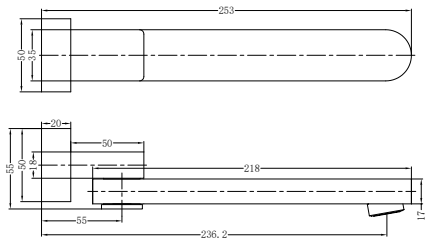

NR207CH

Colours Available:

Swivel Bath Spout