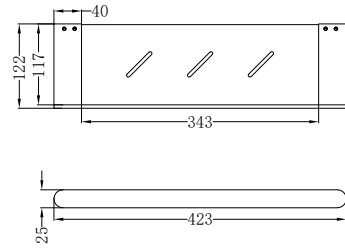

NR9087aCH

Colours Available:

Shower Shelf

Matte Black
NR9087aMB

Gun Metal Grey
NR9087aGM

Brushed Nickel
NR9087aBN

Brushed Gold
NR9087aBG