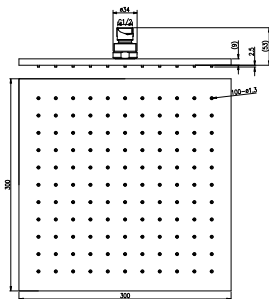

**Gun Metal Grey**  
NRROB1003GM

**Brushed Nickel**  
NRROB1003BN

**Brushed Gold**  
NRROB1003BG

**NRROB1202MB**

Colours Available:

300mm Square Shower Head  
Water Rating: 3 Star, 9L/Min

**NRROB1202CH**

Colours Available: