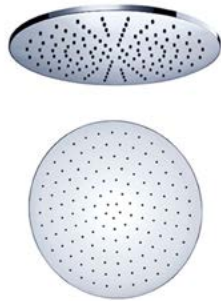

NRROA1202CH