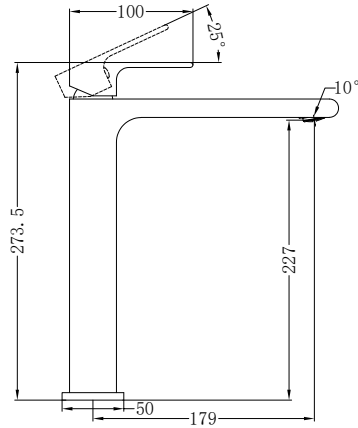

## NR321501aCH

Colours Available:

Tall Basin Mixer  
Water Rating: 5 Star, 5L/Min

**Matte Black**  
NR321501aMB

**Gun Metal Grey**  
NR321501aGM

**Brushed Nickel**  
NR321501aBN

**Brushed Gold**  
NR321501aBG