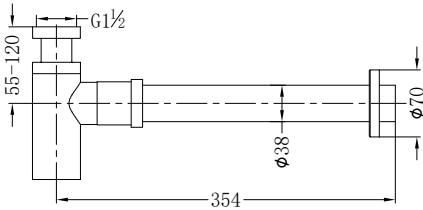

Brushed Nickel  
NRA706BN

Brushed Gold  
NRA706BG

NRA186eCH

Colours Available:

Bottle Trap (40mm)

Matte Black  
NRA186eMB

Gun Metal Grey  
NRA186eGM

Brushed Nickel  
NRA186eBN