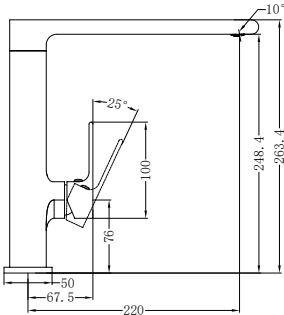

NR321507CH

Colours Available:

Kitchen Mixer
Water Rating: 5 Star, 5L/Min