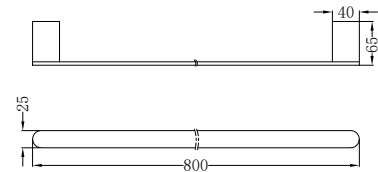

NR9030CH

Colours Available:

Single Towel Rail 800mm

Matte Black
NR9030MB

Gun Metal Grey
NR9030GM

Brushed Nickel
NR9030BN

Brushed Gold
NR9030BG