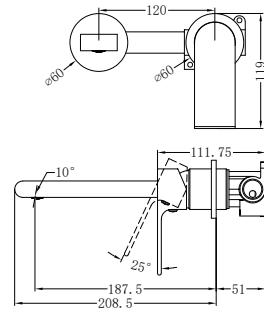

## NR321509eCH

Colours Available:

Wall Basin Mixer Separate Back Plate  
Water Rating: 5 Star, 5L/Min

**Matte Black**  
NR321509eMB

**Gun Metal Grey**  
NR321509eGM

**Brushed Nickel**  
NR321509eBN

**Brushed Gold**  
NR321509eBG