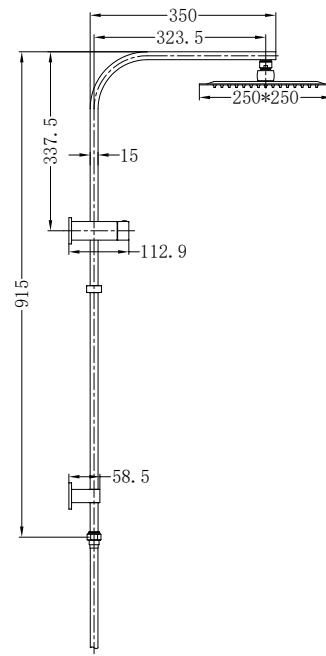

Colours Available:

Celia/Bianca New Shower Set Square Head  
Water Rating: 4 Star, 7.5L/Min

**Matte Black**  
NR301505cMB

**Gun Metal Grey**  
NR301505cGM

**Brushed Nickel**  
NR301505cBN

**Brushed Gold**  
NR301505cBG