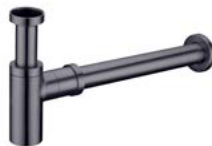

Brushed Nickel  
NRA706BN

Brushed Gold  
NRA706BG

NRA186eCH

Colours Available:

Bottle Trap (40mm)

Matte Black  
NRA186eMB

Gun Metal Grey  
NRA186eGM

Brushed Nickel  
NRA186eBN