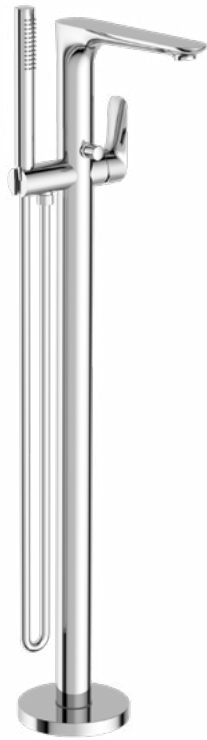

NR321503aCH