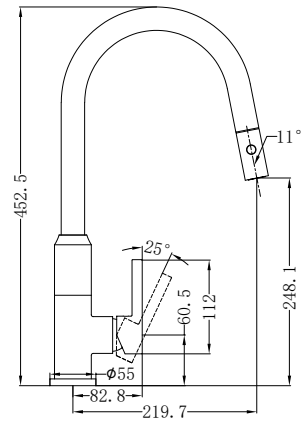

Towel Rack

Matte Black  
NR9089MB

Gun Metal Grey  
NR9089GM

Brushed Nickel  
NR9089BN

Brushed Gold  
NR9089BG

NR231708CH

Colours Available:

Pearl Pull Out Sink Mixer With  
Vegie Spray Function  
Water Rating: 5 Star, 6L/Min