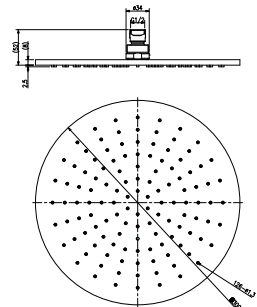

Colours Available:

300mm Round Shower Head
Water Rating: 3 Star, 9L/Min