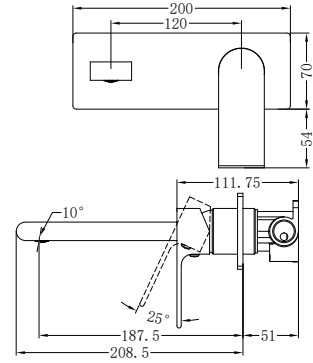

NR321507aCH

Colours Available:

Wall Basin Mixer
Water Rating: 5 Star, 5L/Min

Matte Black
NR321507aMB

Gun Metal Grey
NR321507aGM

Brushed Nickel
NR321507aBN

Brushed Gold
NR321507aBG