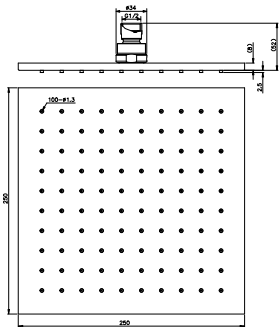

## NRROA1202MB

Colours Available:

300mm Round Shower Head  
Water Rating: 3 Star, 9L/Min

**NRROB1003CH**

Colours Available:

250mm Square Shower Head  
Water Rating: 3 Star, 9L/Min

**Matte Black**  
NRROB1003MB