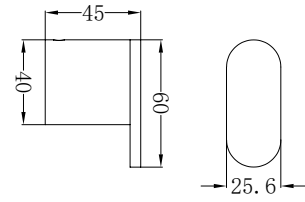

NR9082CH

Colours Available:

Robe Hook

Matte Black
NR9082MB

Gun Metal Grey
NR9082GM

Brushed Nickel
NR9082BN

Brushed Gold
NR9082BG