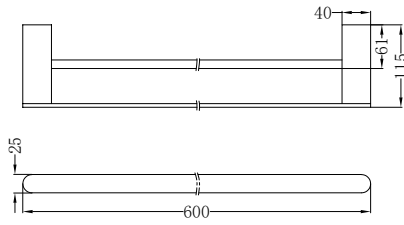

NR9024dCH

Colours Available:

Double Towel Rail 600mm

Matte Black
NR9024dMB

Gun Metal Grey
NR9024dGM

Brushed Nickel
NR9024dBN

Brushed Gold
NR9024dBG