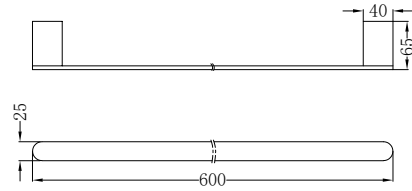

NR9024CH

Colours Available:

Single Towel Rail 600mm

Matte Black
NR9024MB

Gun Metal Grey
NR9024GM

Brushed Nickel
NR9024BN

Brushed Gold
NR9024BG