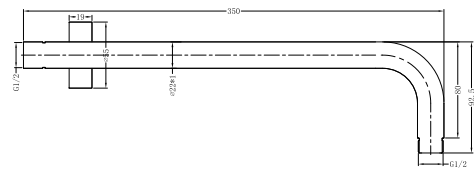

NR502CH

Colours Available:

Round Shower Arm

Matte Black
NR502MB

Gun Metal Grey
NR502GM

Brushed Nickel
NR502BN

Brushed Gold
NR502BG