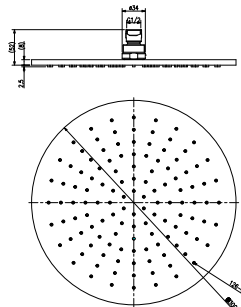

Colours Available:

300mm Round Shower Head
Water Rating: 3 Star, 9L/Min