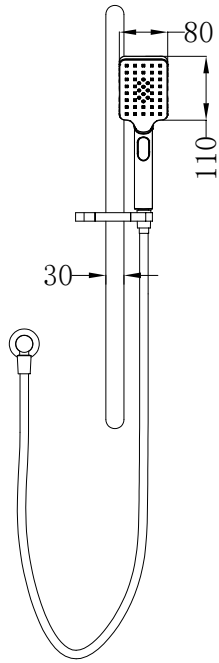

Colours Available:

Bianca 3 Function Rail Shower  
Water Rating: 4 Star, 6L/Min

**Matte Black**  
NR30803MB

**Gun Metal Grey**  
NR30803GM

**Brushed Nickel**  
NR30803BN

**Brushed Gold**  
NR30803BG