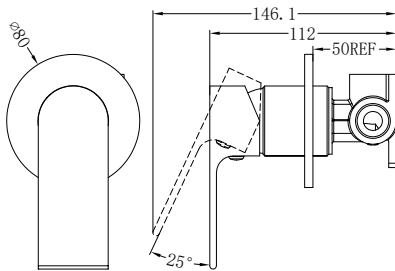

NR321509dCH

Colours Available:

Shower Mixer Round Plate