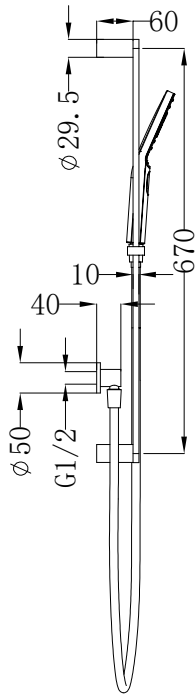

Colours Available:

Bianca 3 Function Rail Shower  
Water Rating: 4 Star, 6L/Min

**Matte Black**  
NR30803MB

**Gun Metal Grey**  
NR30803GM

**Brushed Nickel**  
NR30803BN

**Brushed Gold**  
NR30803BG