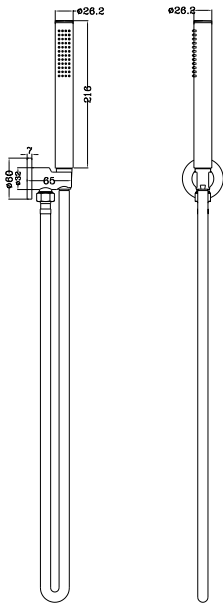

NR307CH

Colours Available:

Round Shower Bracket
Water Rating: 4 Star, 7.5L/Min

Matte Black
NR307MB

Gun Metal Grey
NR307GM

Brushed Nickel
NR307BN

Brushed Gold
NR307BG