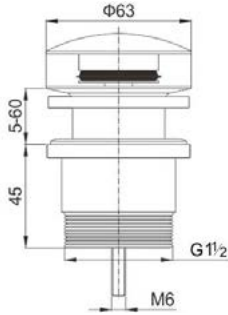

NRA706CH

Colours Available:

Universal Pop Up Waste