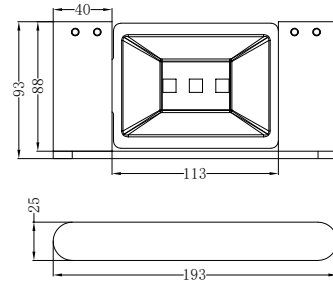

NR9081CH

Colours Available:

Soap Dish Holder

Matte Black
NR9081MB

Gun Metal Grey
NR9081GM

Brushed Nickel
NR9081BN

Brushed Gold
NR9081BG