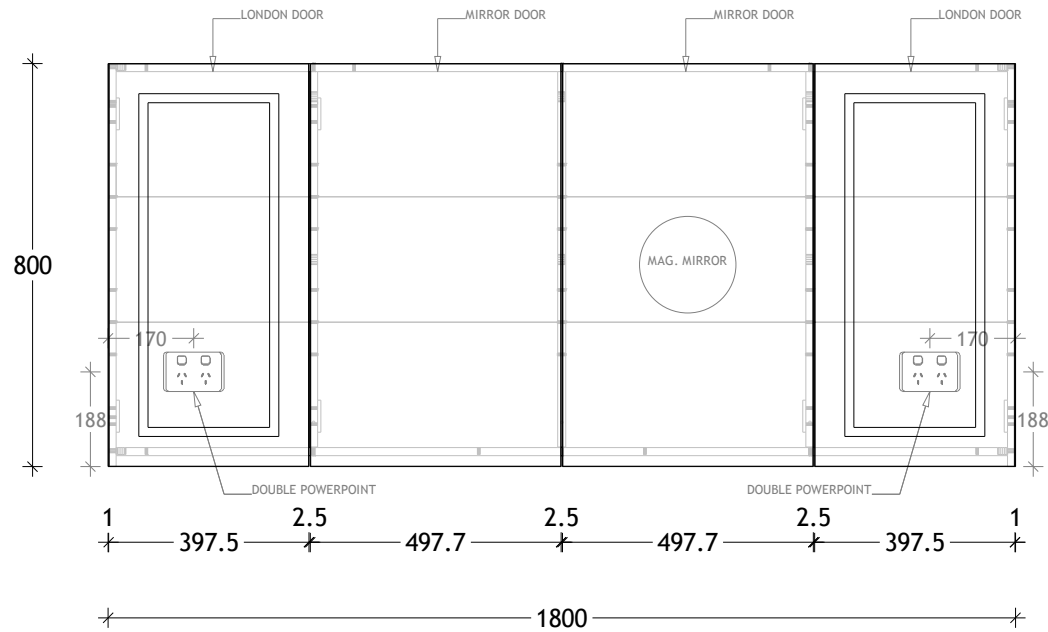

NAME:	LONDON SHAVER - TLSC18080D
SIZE:	1800
WK/WH:	-
CONFIGURATION:	LH & RH LONDON DOORS

Door Hinge Positions

Please note: Magnified mirror comes standard on the right hand side unless otherwise specified