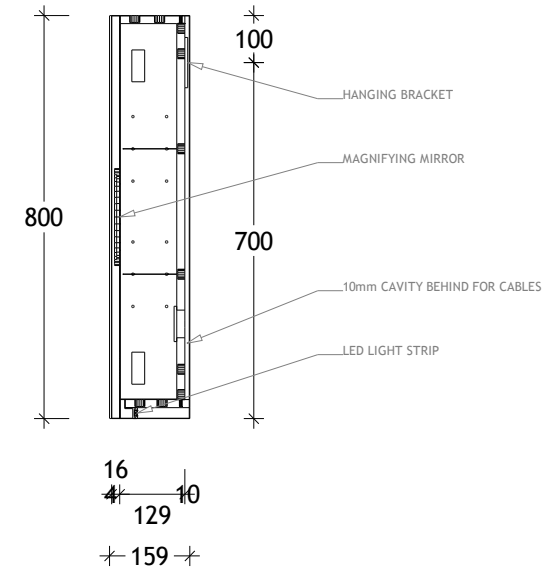

NAME:	LONDON SHAVER - TLSC18080D
SIZE:	1800
WK/WH:	-
CONFIGURATION:	LH & RH LONDON DOORS

Door Hinge Positions

Please note: Magnified mirror comes standard on the right hand side unless otherwise specified