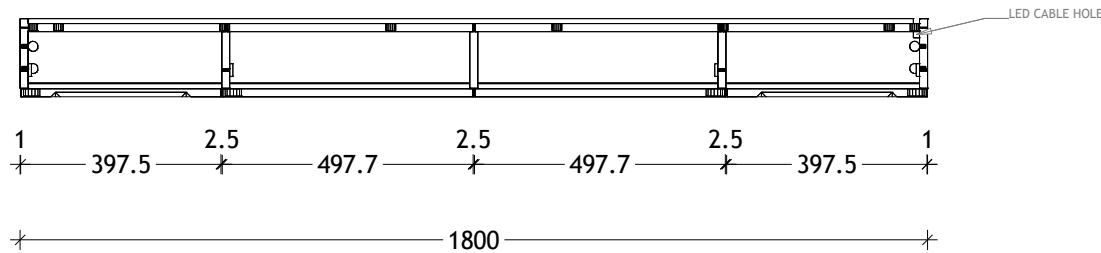

NAME:	LONDON SHAVER - TLSC18080D
SIZE:	1800
WK/WH:	-
CONFIGURATION:	LH & RH LONDON DOORS

Door Hinge Positions

Please note: Magnified mirror comes standard on the right hand side unless otherwise specified