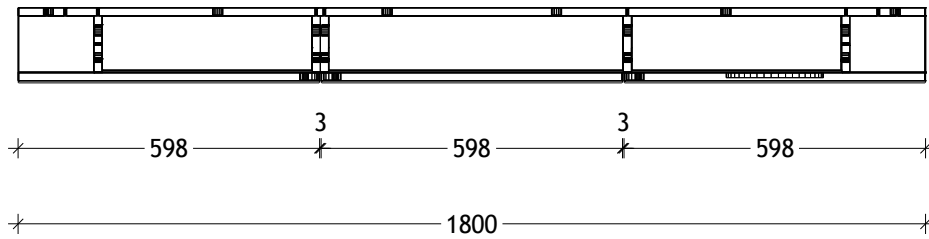

NAME:	FLIP SHAVER - FLSC18080
SIZE:	1800
WK/WH:	-
CONFIGURATION:	3 DOOR

Surround View

Please note: Magnified mirror comes standard on the right hand side unless otherwise specified