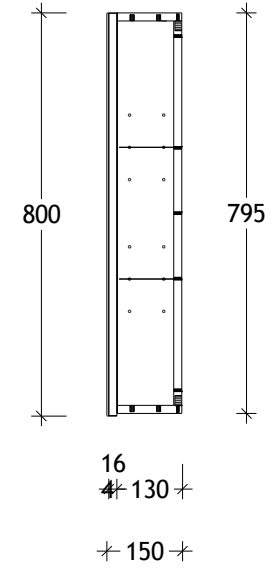

NAME:	FLIP SHAVER - FLSC18080
SIZE:	1800
WK/WH:	-
CONFIGURATION:	3 DOOR

Surround View

Please note: Magnified mirror comes standard on the right hand side unless otherwise specified