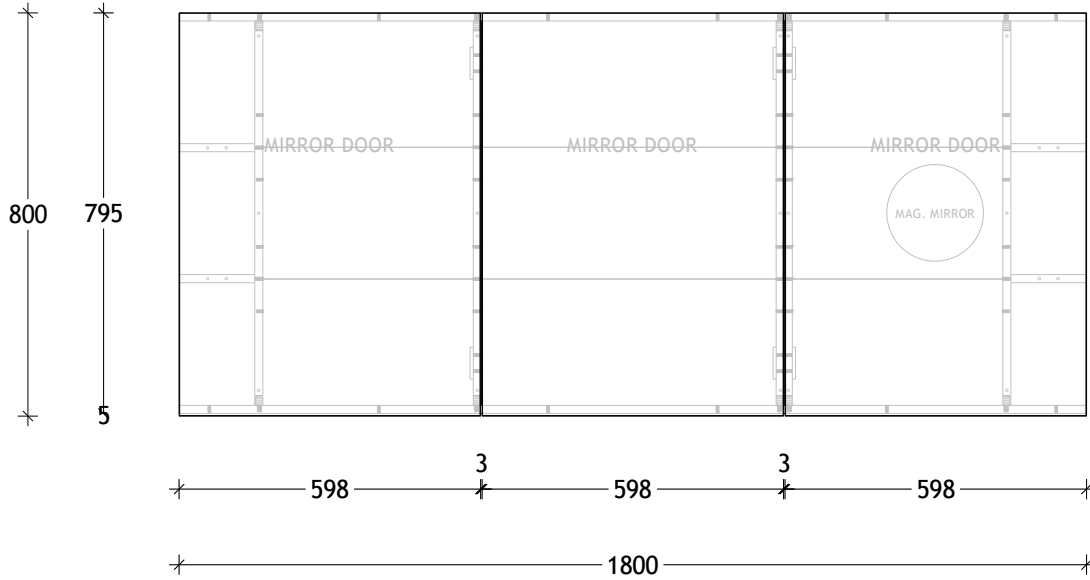

NAME:	FLIP SHAVER - FLSC18080
SIZE:	1800
WK/WH:	-
CONFIGURATION:	3 DOOR

Surround View

Please note: Magnified mirror comes standard on the right hand side unless otherwise specified