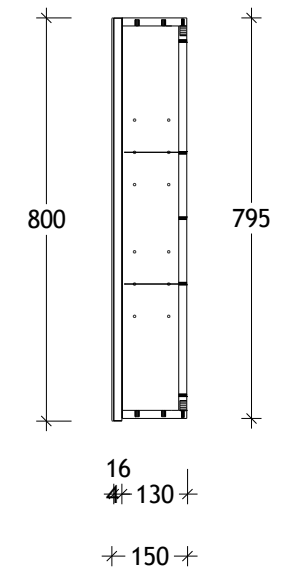

NAME:	FLIP SHAVER - FLSC12080
SIZE:	1200
WK/WH:	-
CONFIGURATION:	2 DOOR

Please note: Magnified mirror comes standard on the right hand side unless otherwise specified