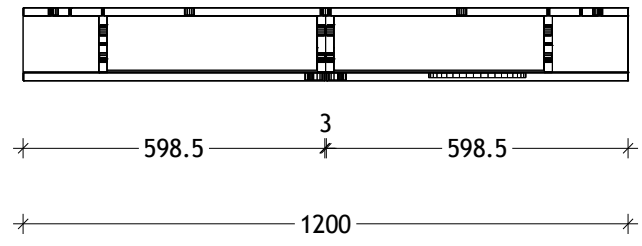

NAME:	FLIP SHAVER - FLSC12080
SIZE:	1200
WK/WH:	-
CONFIGURATION:	2 DOOR

Please note: Magnified mirror comes standard on the right hand side unless otherwise specified