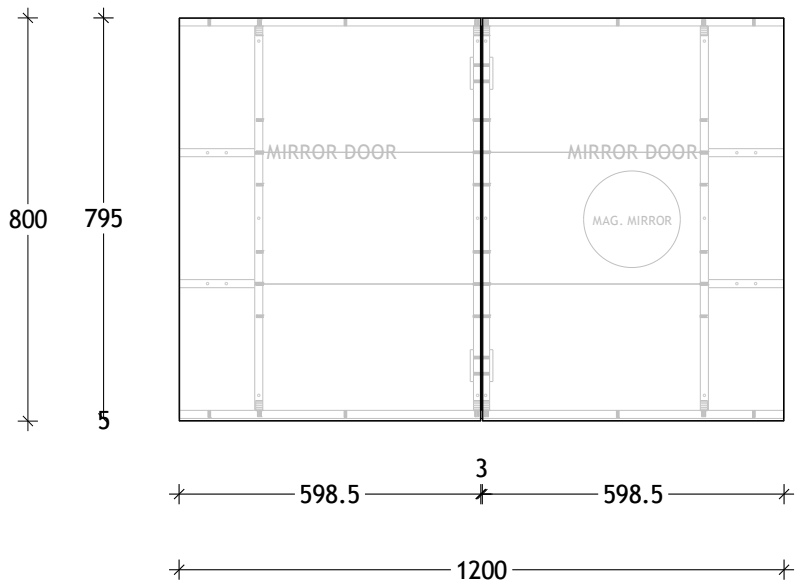

NAME:	FLIP SHAVER - FLSC12080
SIZE:	1200
WK/WH:	-
CONFIGURATION:	2 DOOR

Please note: Magnified mirror comes standard on the right hand side unless otherwise specified