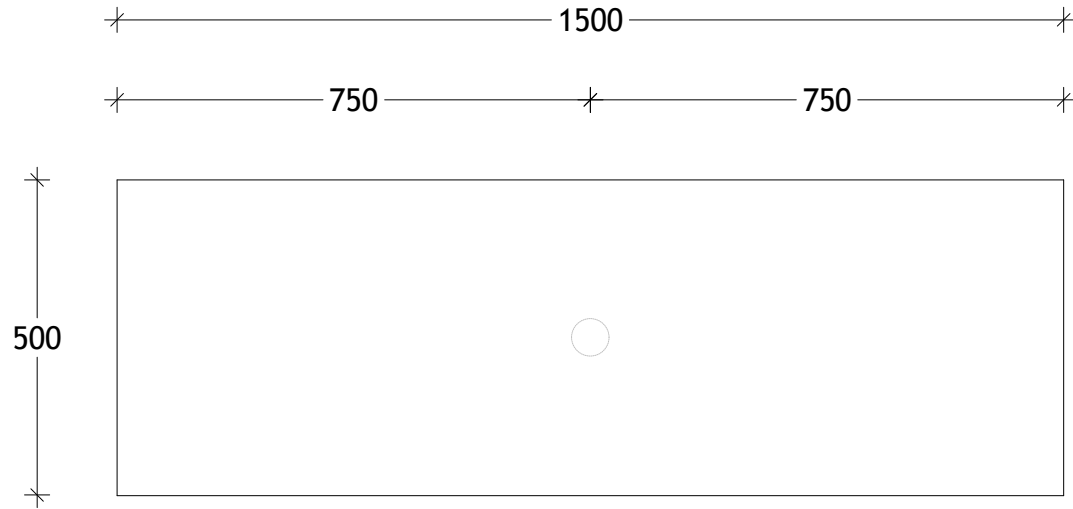

NAME:	ASHFA1500WHC
SIZE:	1500
WK/WH:	WALL HUNG
CONFIGURATION:	CENTRE BOWL

PLEASE NOTE: Do not perform any plumbing rough in prior to taking delivery of your vanity, as all measurements are nominal and are subject to change. Measure exact locations from your vanity once it is on site.