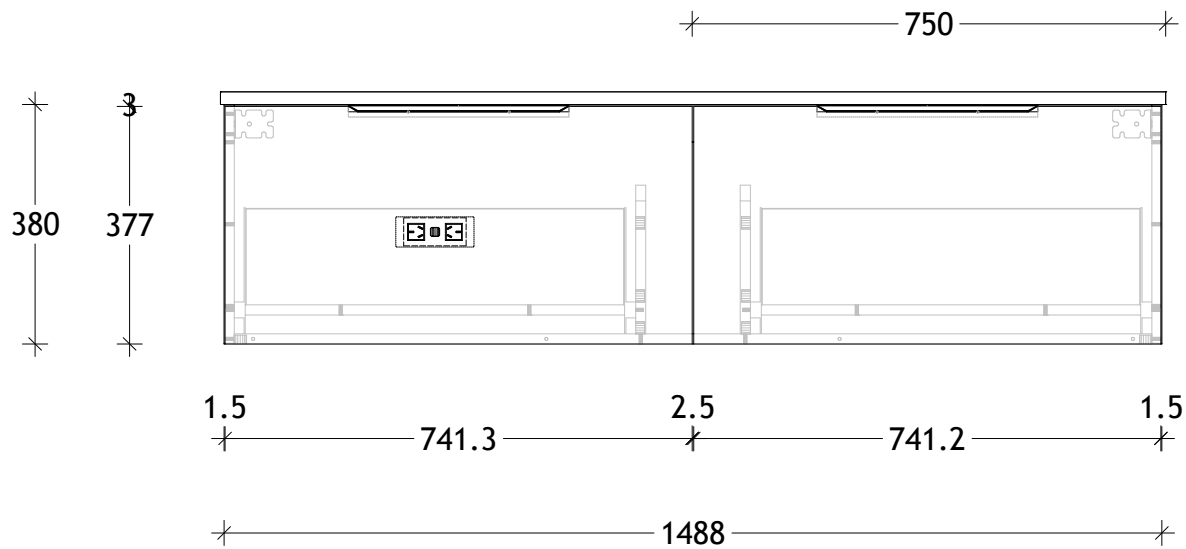

NAME:	ASHFA1500WHC
SIZE:	1500
WK/WH:	WALL HUNG
CONFIGURATION:	CENTRE BOWL

PLEASE NOTE: Do not perform any plumbing rough in prior to taking delivery of your vanity, as all measurements are nominal and are subject to change. Measure exact locations from your vanity once it is on site.