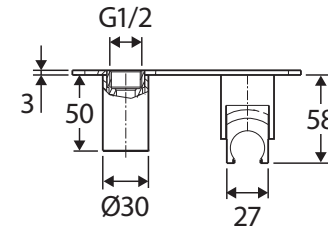

Universal HAND SHOWER BRACKET & HOSE

SOFT SQUARE PLATE

Features

- Pair our Universal hand shower bracket and hose with a hand piece of your choice to create a custom design (hand pieces sold separately)
- Tilt function for hand shower bracket
- All-in-one water inlet and mounting bracket
- Made from solid brass
- 1.5 metre stainless steel flexible hose (PVC hose for matte black model 433100B)

While we aim to ensure specifications are correct at the time of publication, Fienza reserves the right to make modifications without prior notice. Physical colour may vary from image shown. All measurements are shown in millimetres. Always use physical product measurements for mark-ups and roughing-in as the technical drawing may differ from actual product received.