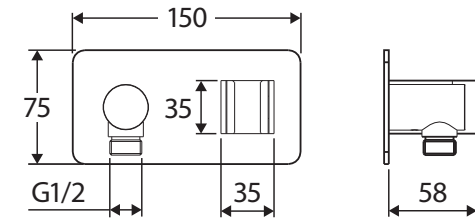

Universal HAND SHOWER BRACKET & HOSE

SOFT SQUARE PLATE

Features

- Pair our Universal hand shower bracket and hose with a hand piece of your choice to create a custom design (hand pieces sold separately)
- Tilt function for hand shower bracket
- All-in-one water inlet and mounting bracket
- Made from solid brass
- 1.5 metre stainless steel flexible hose (PVC hose for matte black model 433100B)

While we aim to ensure specifications are correct at the time of publication, Fienza reserves the right to make modifications without prior notice. Physical colour may vary from image shown. All measurements are shown in millimetres. Always use physical product measurements for mark-ups and roughing-in as the technical drawing may differ from actual product received.