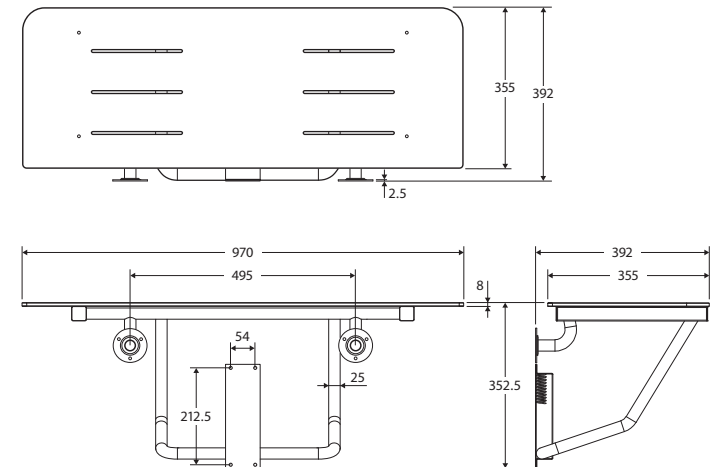

Luciana® Care SHOWER SEAT

Features

- Can be installed to comply with AS1428.1
- Folds up against the wall for easy access
- White solid phenolic seat with slip resistant finish, rounded edges and draining channels
- Frame made from 304 stainless steel
- Includes mounting screws
- Maximum load rating: 150kg

While we aim to ensure specifications are correct at the time of publication, Fienza reserves the right to make modifications without prior notice. Physical colour may vary from image shown. All measurements are shown in millimetres. Always use physical product measurements for mark-ups and roughing-in as the technical drawing may differ from actual product received.