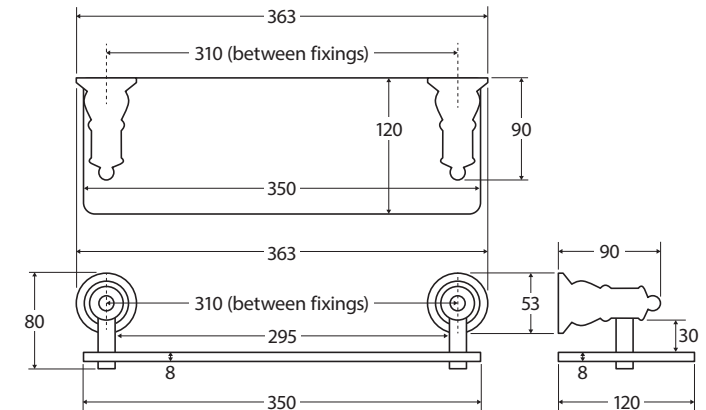

Lillian

GLASS SHELF

Features

- 8mm thick tempered glass shelf
- Not adjustable
- Made from zinc and stainless steel
- High-strength mounting brackets

Available in

Polished
Chrome
81007

PVD
Brushed Nickel
81007BN

While we aim to ensure specifications are correct at the time of publication, Fienza reserves the right to make modifications without prior notice. Physical colour may vary from image shown. All measurements are shown in millimetres. Always use physical product measurements for mark-ups and roughing-in as the technical drawing may differ from actual product received.