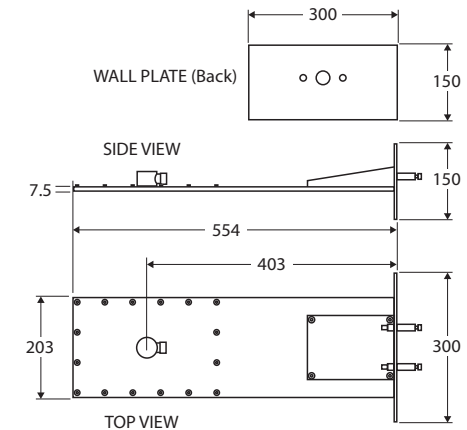

## WALL MOUNTED SHEET SHOWER

### Features

- Overhead rain shower
- 7.5 mm thin profile
- Polished mirror finish
- Made from stainless steel
- Female 1/2" BSP inlet
- **WELS 3 Star rated, 9L/min**