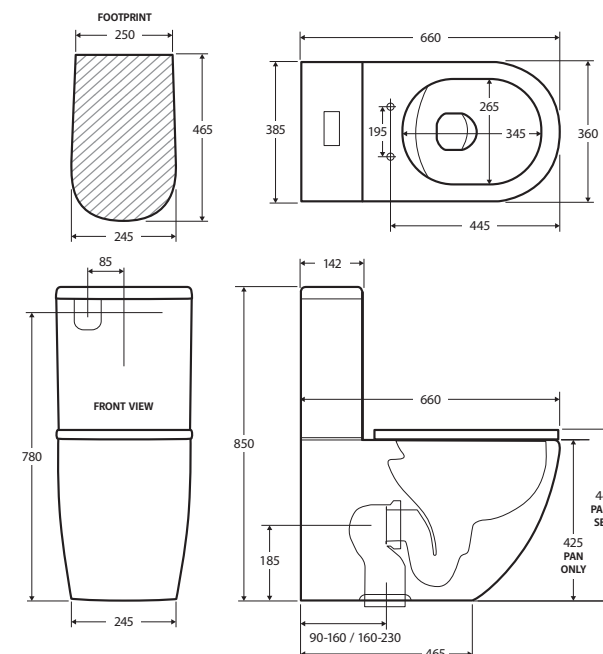

Koko® BACK-TO-WALL TOILET SUITE WITH SLIM SEAT

Features

- Rimless hygienic flush
- Gloss white finish
- Large, easy-push chrome flush buttons
- Concealed pan for easy cleaning
- UF quick release, soft close slim seat
- High quality, R&T flush mechanism
- Top or bottom inlets:
 - Left top inlet
 - Left or right bottom inlet
- Available as P-Trap or S-Trap
- **WELS 4 Star rated, 4.6L/3L (3.3L average flush)**

Available in

P-Trap
K002P-2

S-Trap 90-160
K002A-2

S-Trap 160-230
K002B-2

Cleaning & Care

- The toilet seat may be removed for cleaning - depress the quick release buttons and lift up.
- Clean only with a soft cloth or sponge using warm water and mild soap or detergent. Do not use any abrasive cleaning materials.
- Do not use any solvents or corrosive liquids.
- Note that use of clip-on deodorisers will affect flushing performance on rimless suites.

While we aim to ensure specifications are correct at the time of publication, Fienza reserves the right to make modifications without prior notice. Physical colour may vary from image shown. All measurements are shown in millimetres. For ceramic products, please allow +/- 10 mm tolerance for manufacturing variance. Always use physical product measurements for mark-ups and roughing-in as the technical drawing may differ from actual product received.