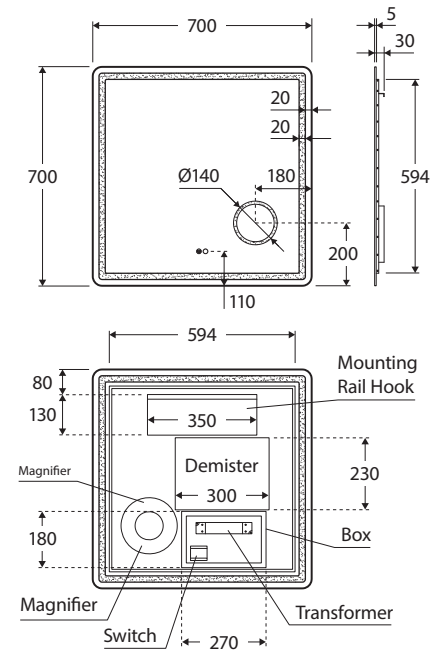

# Deejay LED MIRROR 700MM

## Features

- Built-in circular magnifying mirror with 3x magnification
- Adjustable colour temperature (6000, 4000 or 3000K)
- Built-in demister
- Illuminating touch sensors for light and demister
- 5 mm thick glass mirror with inset illuminated border
- Copper-free to prevent corrosion
- Includes wall mounting screws and anchor plugs
- Supplied in extra strong packaging for added protection
- 220-240V AC 50/60Hz
- IP44 rating
- SAA approved

## Available in

700W x 700H mm

LED04-70

Adjustable Colour Temperature