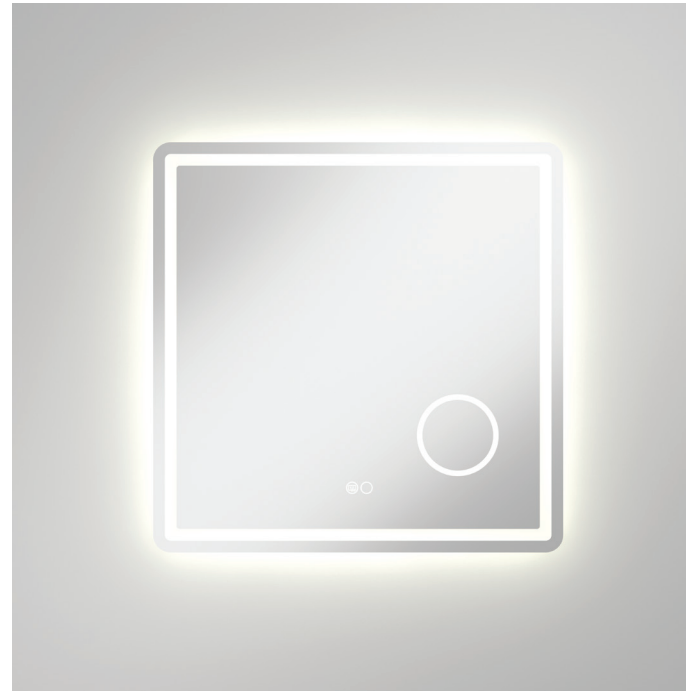

# Deejay LED MIRROR 700MM

## Features

- Built-in circular magnifying mirror with 3x magnification
- Adjustable colour temperature (6000, 4000 or 3000K)
- Built-in demister
- Illuminating touch sensors for light and demister
- 5 mm thick glass mirror with inset illuminated border
- Copper-free to prevent corrosion
- Includes wall mounting screws and anchor plugs
- Supplied in extra strong packaging for added protection
- 220-240V AC 50/60Hz
- IP44 rating
- SAA approved

## Available in

700W x 700H mm

LED04-70

Adjustable Colour Temperature