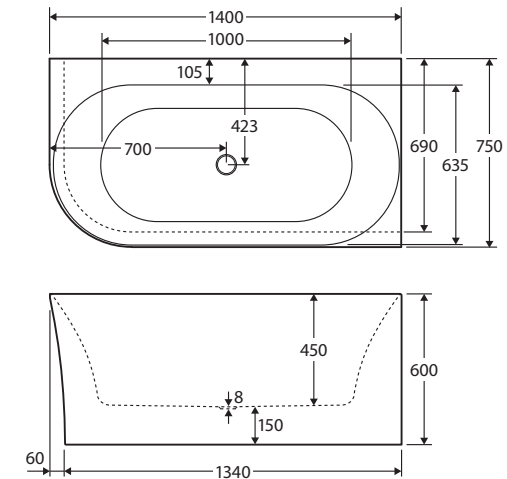

## LEFT-HAND ACRYLIC CORNER BATH, 1400MM

### Features

- Modern, slim edge design
- Chrome pop-up/pull-out waste included
- Made from UV stabilised premium sanitary-grade acrylic with Lucite MMA
- No overflow
- Built-in steel support frame
- Adjustable self-supporting feet
- Fill capacity: 210L
- Net weight: 36 kg
- Gross weight: 42 kg