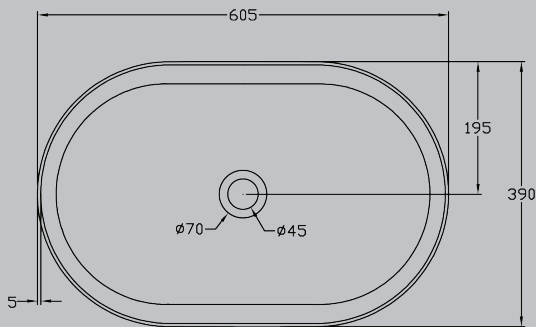

CLAYΔ[®] bathware

PRODUCT INFORMATION & SPECIFICATIONS

CERAMIC BASIN

Basin

SKU: CLA-012 / CLA-012-M

- Size : 605*390*125mm
- Available in Gloss white & Matte white
- Above counter basin
- Waste: 32mm With overflow

DOMESTIC WARRANTY:

5
YEAR
WARRANTY

CERAMIC
5 YEARS replacement parts or product

COMMERCIAL WARRANTY:

5
YEAR
WARRANTY

CERAMIC
5 YEARS replacement parts or product

Pop-up Waste not included.

All measurements are in millimeters and subject to change without notice. For ceramic products, please allow +/- 5mm tolerance for manufacturing variance.