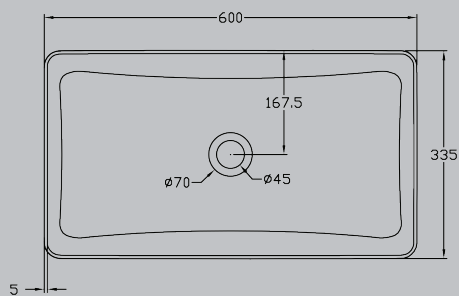

### CERAMIC BASIN

#### Basin

SKU: CLA-011 / CLA-011-M

- Size : 600\*335\*120mm
- Available in Gloss white & Matte white
- Above counter basin
- Waste: 32mm With overflow