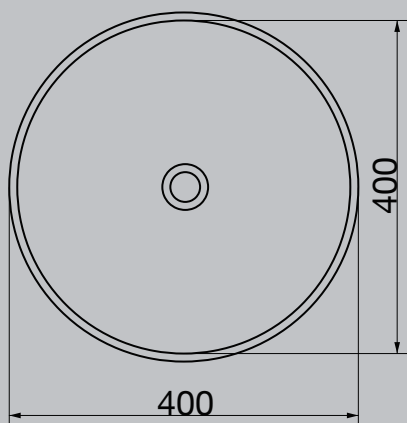

CERAMIC BASIN

Round Fluted Above Counter Basin

SKU: CLA-01/CLA-01-M

- Size: 400*400*125mm
- Available in Gloss white & Matte white
- Above counter basin
- Waste: 32mm With overflow

CLA-01

CLA-01-M

CLA-01

CLA-01-M