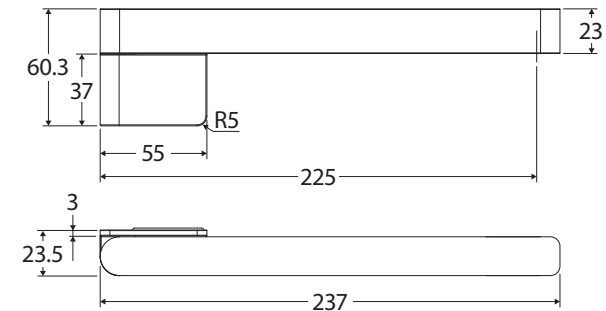

Tono® SWIVEL BATH OUTLET

Features

- 180° swivel function
- Wall mounted
- Fitted with aerator
- Push-fit installation
- Made from eco-friendly lead-free brass*
- Female 1/2" BSPP inlet
- WELS rating not required

Please note: This product may have a visible Fienza or Watermark logo.

*Defined as containing less than 0.25% lead.

Available in

Chrome
233117

Electroplated
Matte Black
233117B

PVD
Brushed Nickel
233117BN

PVD
Gun Metal
233117GM

While we aim to ensure specifications are correct at the time of publication, Fienza reserves the right to make modifications without prior notice. Physical colour may vary from image shown. All measurements are shown in millimetres. Always use physical product measurements for mark-ups and roughing-in as the technical drawing may differ from actual product received.