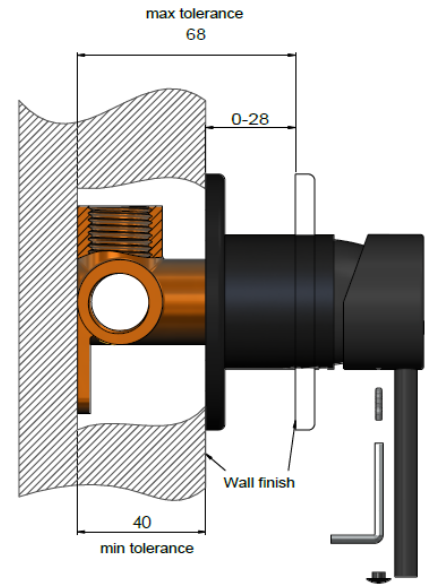

TOLERANCES