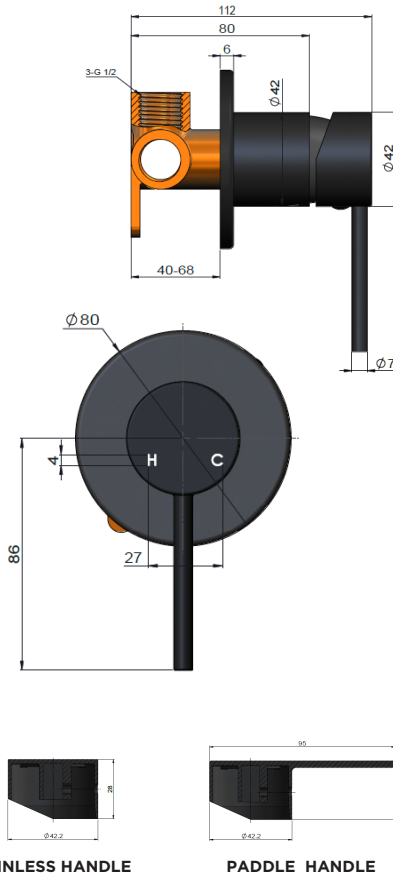

MW03 WALL MIXER

meir®

HANDLE VARIANTS

Paddle: MW03PD

Pinless: MW03PN

SPECIFICATIONS

PINLESS HANDLE

PADDLE HANDLE

FEATURES

- Refer to the Meir website for warranty terms & conditions.
- Flow rate 18L p/m
- European components and cartridge
- Reinforced rubber seal and lining
- Solid brass construction
- Box Weight 0.9 Kg