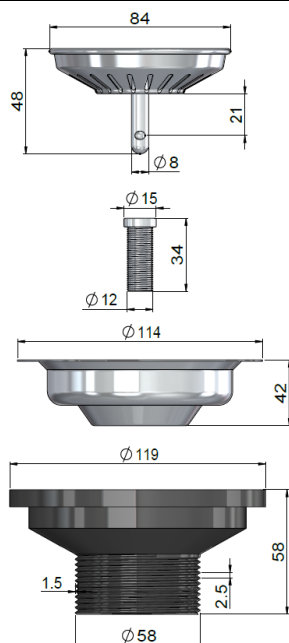

MKS-S440440-SS316

KITCHEN SINK

lavello

by meir.

FEATURES

- Refer to the Meir website for warranty terms & conditions.
- Sink water capacity 27 L.
- 316 Stainless steel material.
- Nano coated finish on coloured sinks.
- Strainer set is included.
- Includes the surface cut-out template.
- See website for the Meir colour options.

CARE

- Do not install **sinks** using any form of acetone silicones.
- Do not apply physical items (such as tools) directly to the product.
- Never use house-hold abrasive cleaners.
- Clean using a mild washing soap solution.
- Check for any product defects before installation.
- Refer to the Installation Manual for correct installation.

STRAINER

SPECIFICATIONS