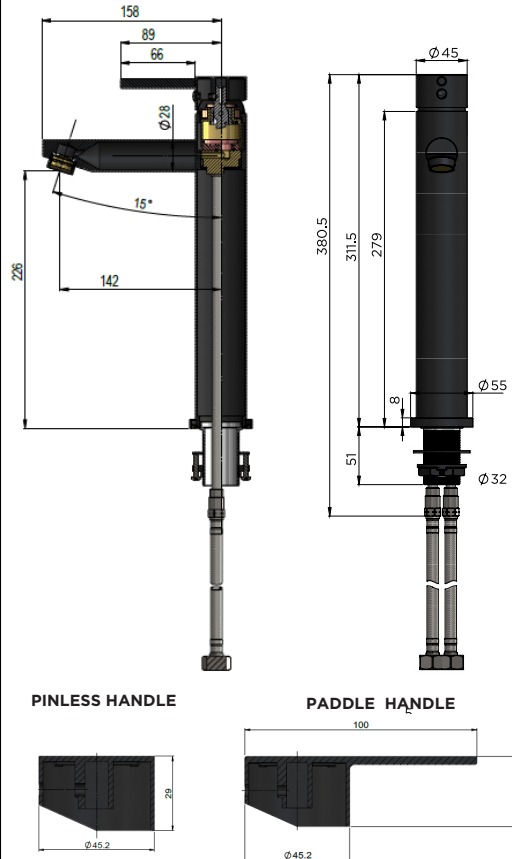

MB04-R2

BASIN MIXER

meir®

HANDLE VARIANTS

Paddle: MB04PD-R2

Pinless: MB04PN-R2

FEATURES

- Refer to the Meir website for warranty terms & conditions.
- Flow rate 5L p/m
- European ceramic cartridge
- Solid brass construction
- Box weight 1.9 KG

SPECIFICATIONS

TOLERANCES

Surface Tolerance

Hole Diameter

MIN: 34mm MAX: 42mm

FLOW RATE GRAPH

CREDENTIALS

- WaterMark AS/NZS 3718:2005
- 5-star WELS rated
- 5 litres p/minute
- WELS registration No: T16781