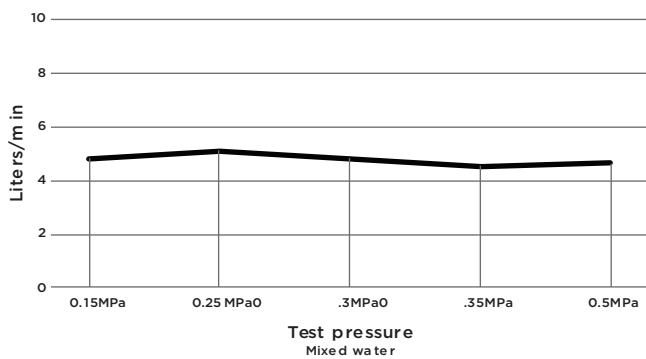

MB04-R2

BASIN MIXER

meir®

HANDLE VARIANTS

Paddle: MB04PD-R2

Pinless: MB04PN-R2

FEATURES

- Refer to the Meir website for warranty terms & conditions.
- Flow rate 5L p/m
- European ceramic cartridge
- Solid brass construction
- Box weight 1.9 KG

SPECIFICATIONS

TOLERANCES

Surface Tolerance

Hole Diameter

MIN: 34mm MAX: 42mm

FLOW RATE GRAPH

CREDENTIALS

- WaterMark AS/NZS 3718:2005
- 5-star WELS rated
- 5 litres p/minute
- WELS registration No: T16781