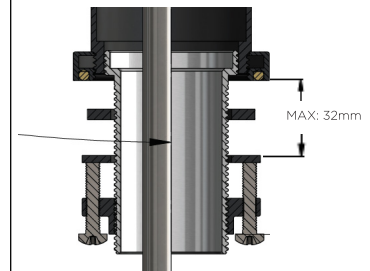

MB04-R2

BASIN MIXER

meir®

HANDLE VARIANTS

Paddle: MB04PD-R2

Pinless: MB04PN-R2

FEATURES

- Refer to the Meir website for warranty terms & conditions.
- Flow rate 5L p/m
- European ceramic cartridge
- Solid brass construction
- Box weight 1.9 KG

SPECIFICATIONS

TOLERANCES

Surface Tolerance

Hole Diameter

MIN: 34mm MAX: 42mm

FLOW RATE GRAPH

CREDENTIALS

- WaterMark AS/NZS 3718:2005
- 5-star WELS rated
- 5 litres p/minute
- WELS registration No: T16781