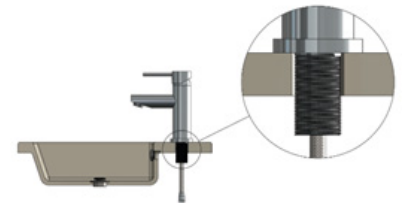

MB04-R2

BASIN MIXER

meir®

HANDLE VARIANTS

Paddle: MB04PD-R2

Pinless: MB04PN-R2

FEATURES

- Refer to the Meir website for warranty terms & conditions.
- Flow rate 5L p/m
- European ceramic cartridge
- Solid brass construction
- Box weight 1.9 KG

SPECIFICATIONS

TOLERANCES

Surface Tolerance

Hole Diameter

MIN: 34mm MAX: 42mm

FLOW RATE GRAPH

CREDENTIALS

- WaterMark AS/NZS 3718:2005
- 5-star WELS rated
- 5 litres p/minute
- WELS registration No: T16781