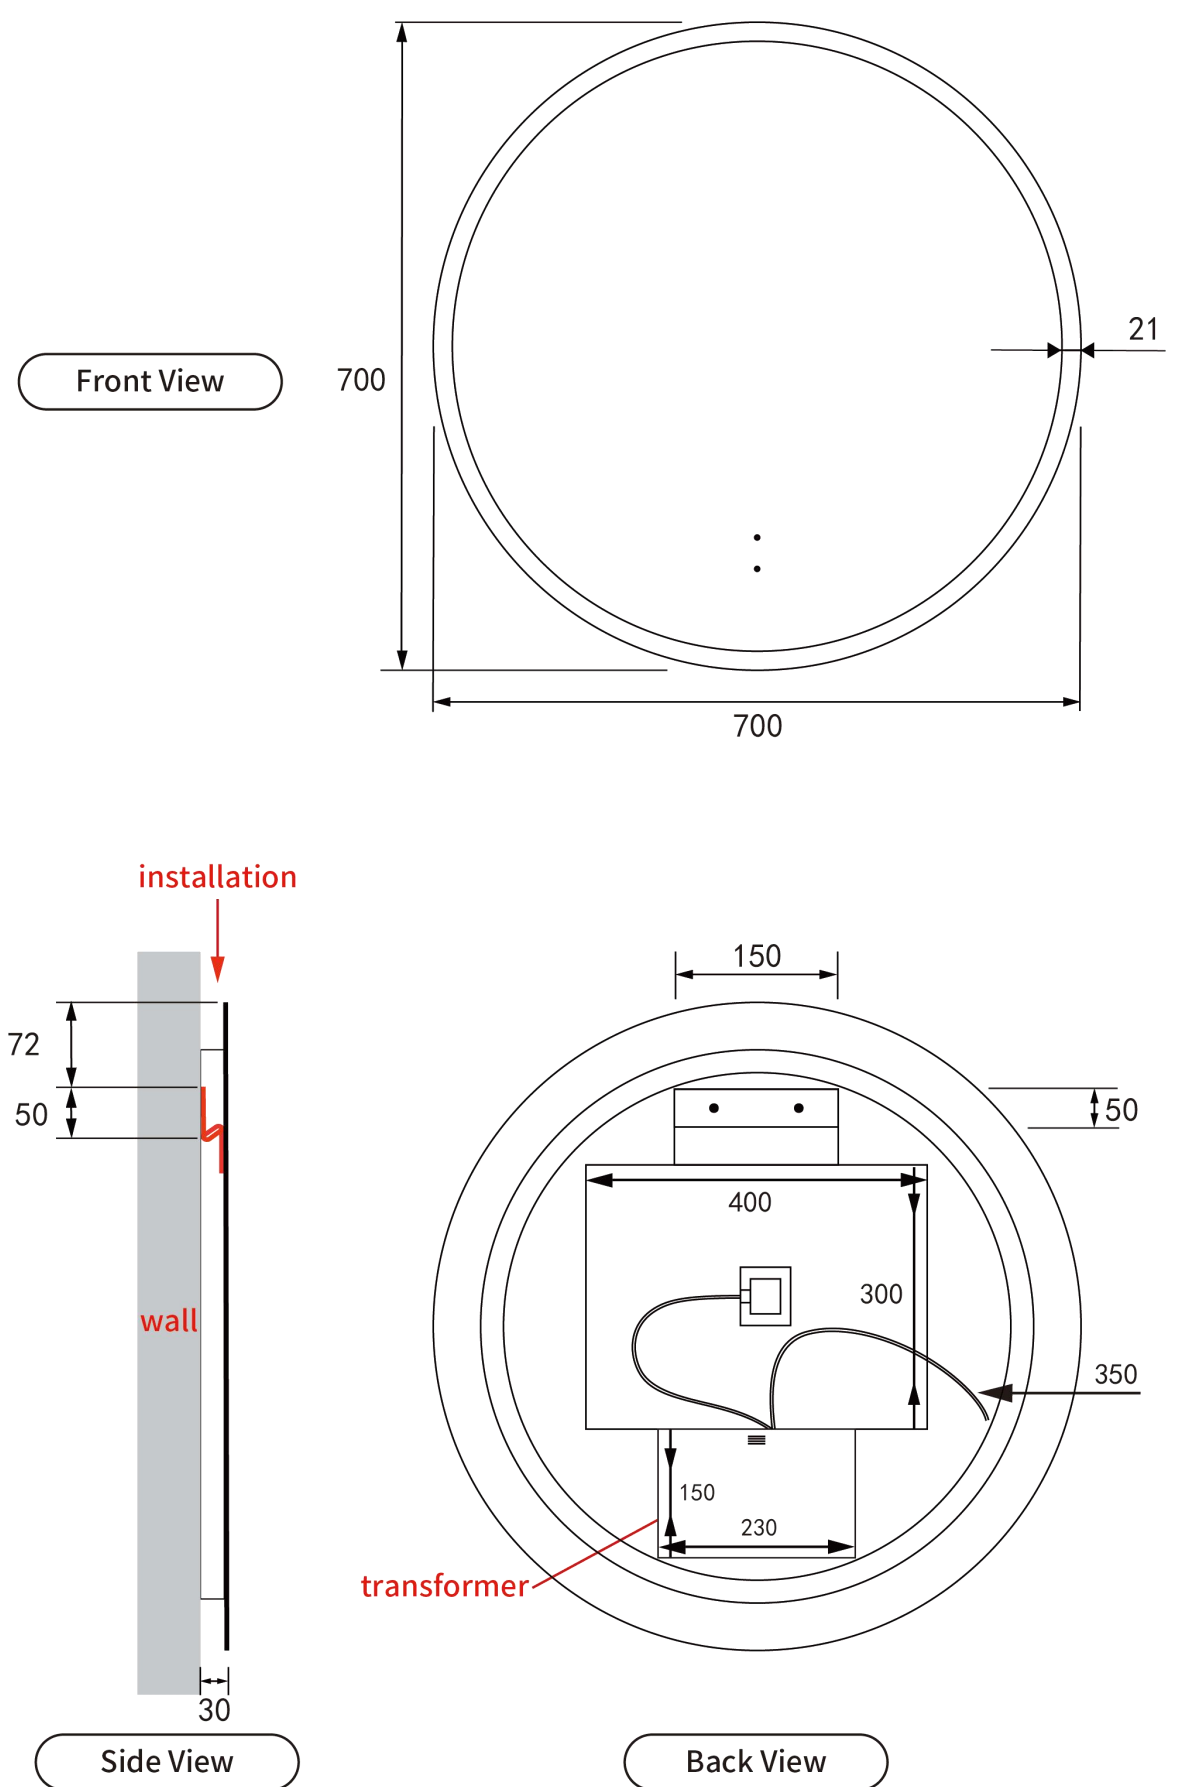

Windsor 700 Frameless