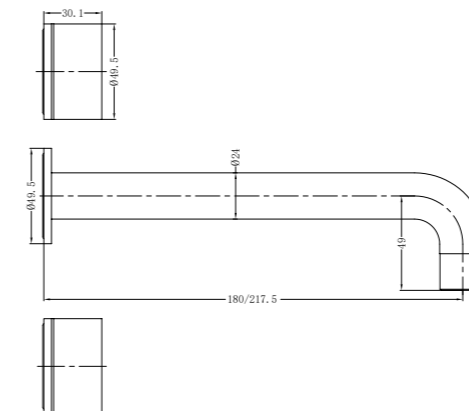

YSW2117-07A Brushed Nickel

Wall Basin Set 180/217mm
Water Rating: 5 Star, 6L/Min
180mm SKU:NR211707a180BN
217mm SKU:NR211707a217BN
Colours Available: