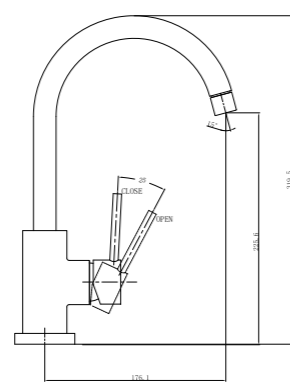

YSW2508-07 Matte Black

Kitchen Mixer Gooseneck
Water Rating: 4 Star, 7.5L/Min
SKU:NR250807MB
Colours Available: