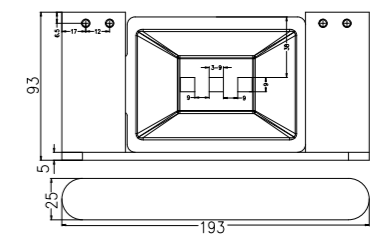

9081 Chrome

Soap Dish Holder
SKU:NR9081CH
Colours Available: