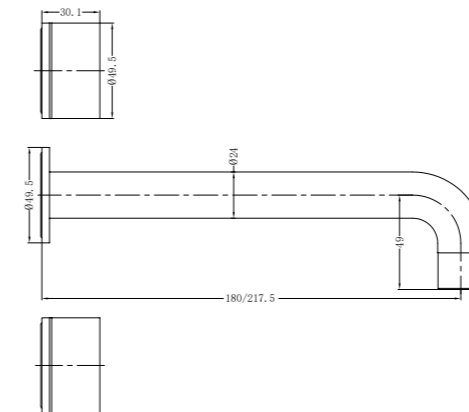

YSW2117-07A Chrome

Wall Basin Set 180/217mm
Water Rating: 5 Star, 6L/Min
180mm SKU:NR211707a180CH
217mm SKU:NR211707a217CH
Colours Available: