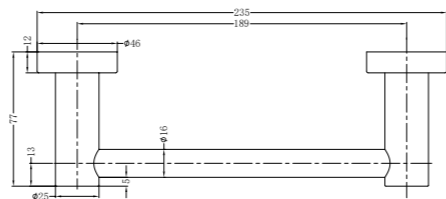

1980A Brushed Gold

Hand Towel Rail
SKU:NR1980aBG
Colours Available: