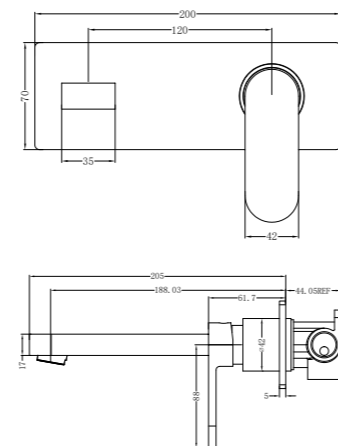

YSW3013-07A Matte Black

Wall Basin Mixer
Water Rating: 5 Star, 6L/Min
SKU:NR301307aMB
Colours Available: