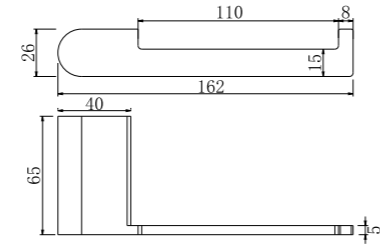

9086 Gun Metal Grey

Toilet Roll Holder
SKU:NR9086GM
Colours Available: