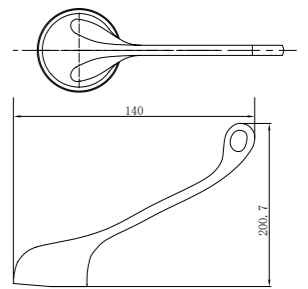

503022 Chrome

Disable Handle Only
SKU:NR503022CH
Colours Available: