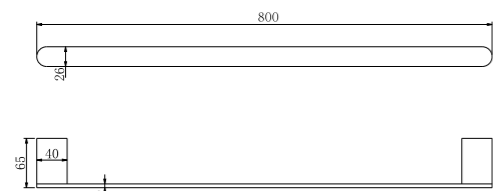

**9024 Chrome**

Single Towel Rail 600mm  
SKU:NR9024CH  
Colours Available:

**9030 Chrome**

Single Towel Rail 800mm  
SKU:NR9030CH  
Colours Available:

**9024D Chrome**

Double Towel Rail 600mm  
SKU:NR9024dCH  
Colours Available: