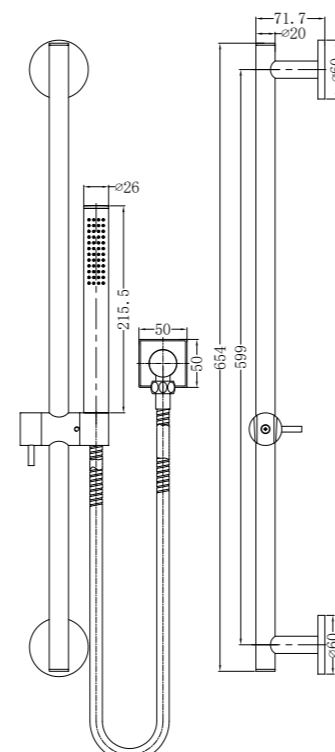

YSW311 Chrome

Dolce Shower Rail With Slim Hand Shower
Water Rating: 3 Star, 9L/Min
SKU:NR311CH
Colours Available: