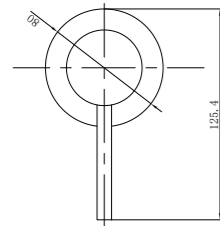

YSW2508-09 Chrome

Shower Mixer
SKU:NR250809CH
Colours Available: