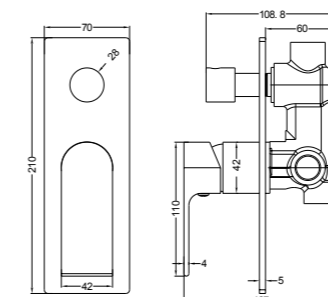

YSW3215-09A Brushed Nickel

Shower Mixer with Divertor
SKU:NR321509aBN
Colours Available: