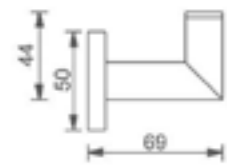

3682 Chrome

Robe Hook
SKU:NR3682CH
Colours Available: