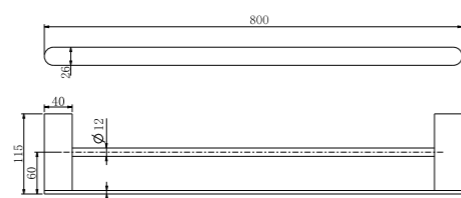

9030D Chrome

Double Towel Rail 800mm
SKU:NR9030dCH
Colours Available: