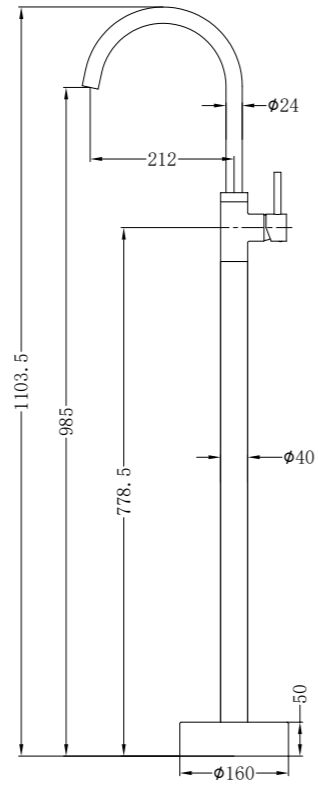

YSW2109-03A-1 Chrome

Dolce Floormount Mixer
SKU:NR210903a01CH
Colours Available:

YSW2109-03A-1 Matt Black

Dolce Floormount Mixer
SKU:NR210903a01MB
Colours Available:

YSW2109-03A-1 Brushed Nickel

Dolce Floormount Mixer
SKU:NR210903a01BN
Colours Available:

YSW2109-03A-1 Gun Metal Grey

Dolce Floormount Mixer
SKU:NR210903a01GM
Colours Available:

YSW2109-03A-1 Brushed Rose Gold

Dolce Floormount Mixer
SKU:NR210903a01BRG
Colours Available:

YSW2109-03A-1 Brushed Gold

Dolce Floormount Mixer
SKU:NR210903a01BG
Colours Available: