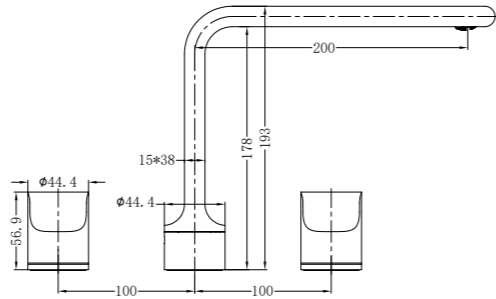

YSW2017-07 Chrome

Kitchen Set
Water Rating: 6 Star, 4.5L/Min
SKU:NR201707CH
Colours Available: