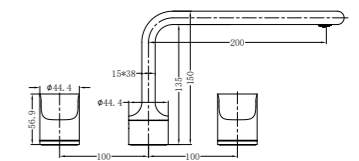

YSW2017-03 Brushed Rose Gold

Bath Set
SKU:NR201703BRG
Colours Available: