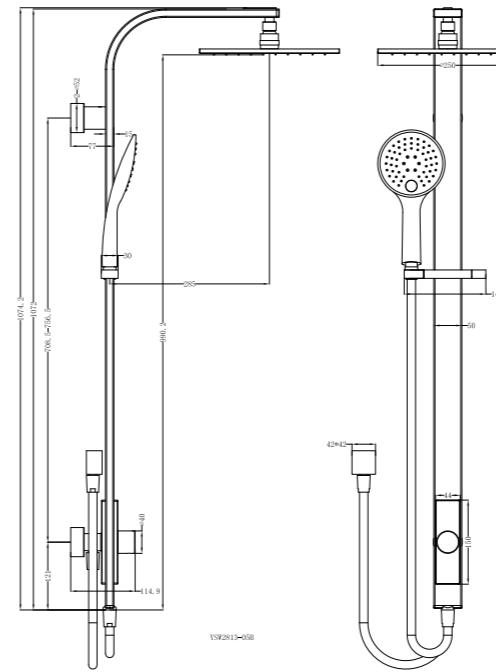

YSW2813-05B Chrome

Rain Round Shower Set Double Hose
Water Rating: 3 Star, 8.5L/Min
SKU:NR281305bCH
Colours Available: