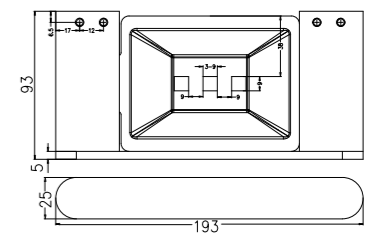

9081 Brushed Gold

Soap Dish Holder
SKU:NR9081BG
Colours Available: