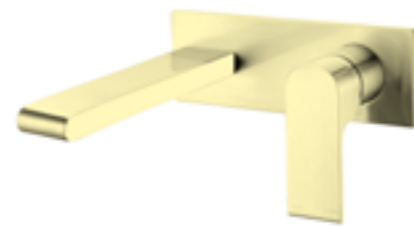

YSW3215-07 Brushed Gold

Kitchen Mixer
Water Rating: 5 Star, 5L/Min
SKU:NR321507BG
Colours Available: