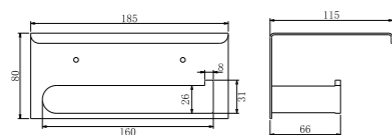

9086A Brushed Nickel

Toilet Roll Holder
SKU:NR9086aBN
Colours Available: