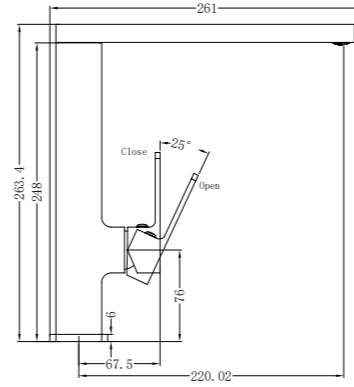

YSW3015-07 Matte Black

Kitchen Mixer
Water Rating: 5 Star, 5L/Min
SKU:NR301507MB
Colours Available: