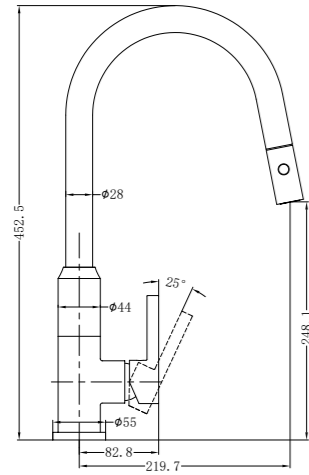

YSW2317-08 Brushed Gold

Pearl Pull Out Sink Mixer With Vegie Spray Function
Water Rating: 5 Star, 6L/Min
SKU:NR231708BG
Colours Available: