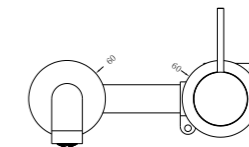

YSW2219-07D Brushed Nickel

Wall Basin Mixer Handle Up
Separate Back Plate 160/185/230mm Spout
Water Rating: 5 Star, 6L/Min
160mm SKU:NR221907d160BN
185mm SKU:NR221907d185BN
230mm SKU:NR221907d230BN
Colours Available: