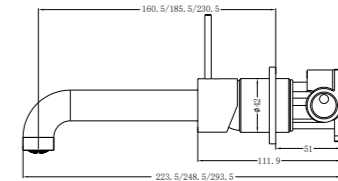

YSW2219-07D Chrome

Wall Basin Mixer Handle Up
Separate Back Plate 160/185/230mm Spout
Water Rating: 5 Star, 6L/Min
160mm SKU:NR221907d160CH
185mm SKU:NR221907d185CH
230mm SKU:NR221907d230CH
Colours Available: