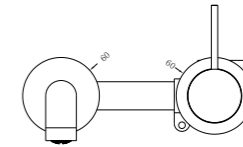

YSW2219-07D Matte Black

Wall Basin Mixer Handle Up
Separate Back Plate 160/185/230mm Spout
Water Rating: 5 Star, 6L/Min
160mm SKU:NR221907d160MB
185mm SKU:NR221907d185MB
230mm SKU:NR221907d230MB
Colours Available: