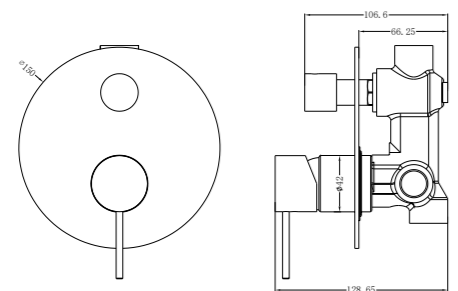

YSW2219-09A Gun Metal Grey

Shower Mixer With Diverter
SKU:NR221909aGM
Colours Available: