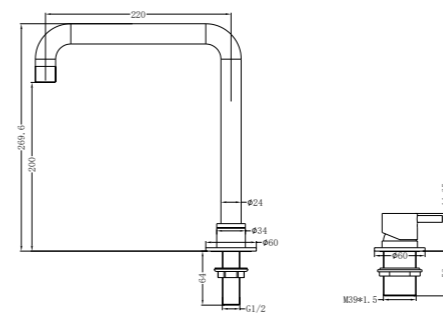

YSW2219-01C Gun Metal Grey

Hob Basin Mixer Square Spout
Water Rating: 6 Star, 4.5L/Min
SKU:NR221901cGM
Colours Available: