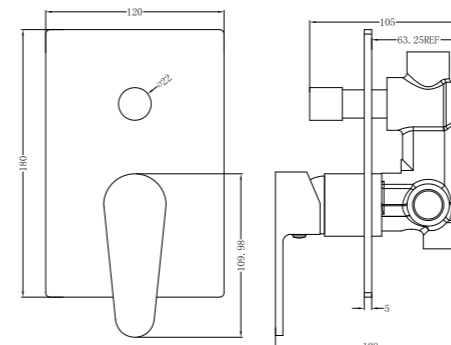

YSW2214-09A White

Shower Mixer with Divertor
SKU:NR221409aWH
Colours Available: