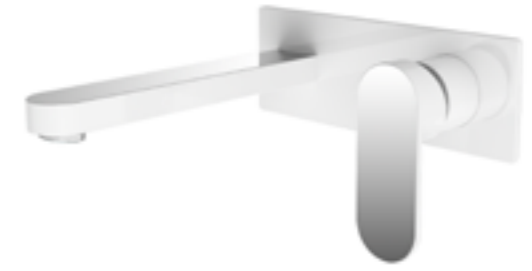

YSW3013-07A Chrome White

Wall Basin Mixer
Water Rating: 5 Star, 6L/Min
SKU:NR301307aCW
Colours Available: