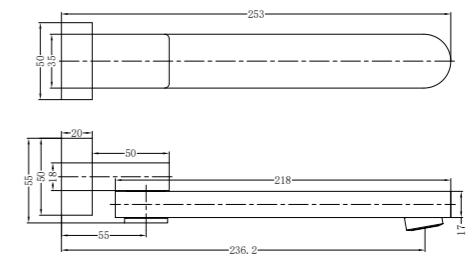

YSW207 Gun Metal Grey

Swivel Bath Spout
SKU:NR207GM
Colours Available: