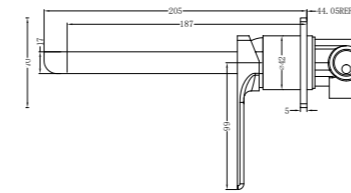

YSW2813-07A Chrome

Wall Basin Mixer
Water Rating: 5 Star, 6L/Min
SKU:NR281307aCH
Colours Available: