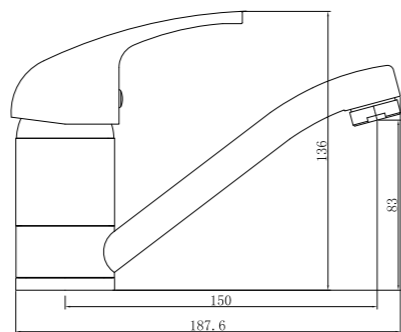

YSW1100-07 (150mm) Chrome

Swivel Basin Mixer
Water Rating: 4 Star, 7.5L/Min
SKU:NR110007150CH
Colours Available: