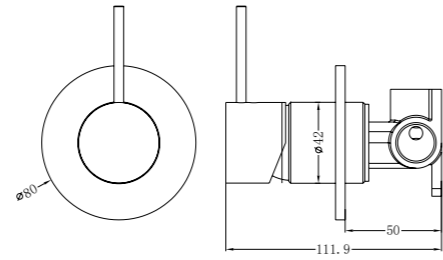

YSW2219-09B Brushed Gold

Shower Mixer Handle Up
SKU:NR221909bBG
Colours Available: