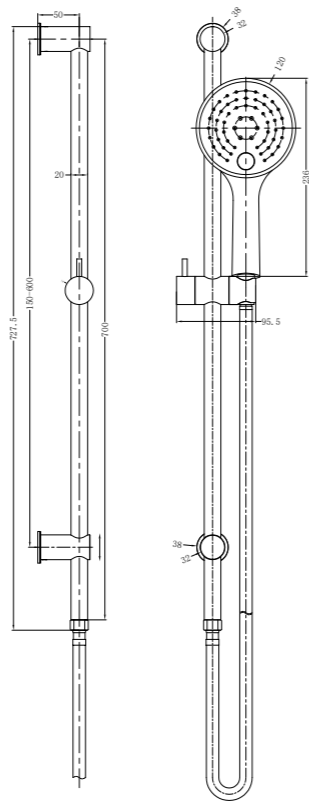

YSW314 Matte Black

Dolce 3 Function Rail Shower
Water Rating: 4 Star, 7.5L/Min
SKU:NR314MB
Colours Available:

YSW314 Brushed Nickel

Dolce 3 Function Rail Shower
Water Rating: 4 Star, 7.5L/Min
SKU:NR314BN
Colours Available:

YSW314 Gun Metal Grey

Dolce 3 Function Rail Shower
Water Rating: 4 Star, 7.5L/Min
SKU:NR314GM
Colours Available:

YSW314 Brushed Gold

Dolce 3 Function Rail Shower
Water Rating: 4 Star, 7.5L/Min
SKU:NR314BG
Colours Available: