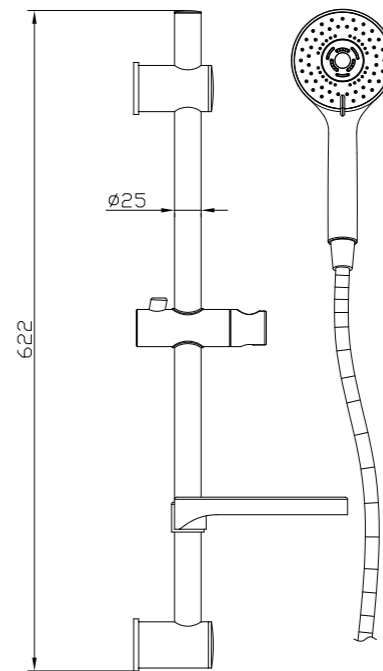

YSW315 Chrome

Budget Shower Rail
Water Rating: 7.5L/Min
SKU:NR315CH
Colours Available: