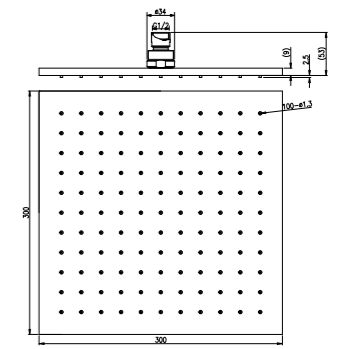

**ROB1202 Matte Black**

300mm Square Shower Head  
Water Rating: 3 Star, 9L/Min  
SKU:NRROB1202MB  
Colours Available:

**ROBo803 Matte Black**

200mm Square Shower Head  
Water Rating: 3 Star, 9L/Min  
SKU:NRROB0803MB  
Colours Available: