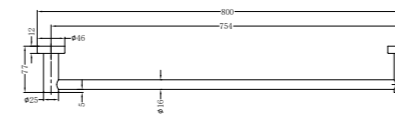

1930 Matte Black

Single Towel Rail 800mm
SKU:NR1930MB
Colours Available: