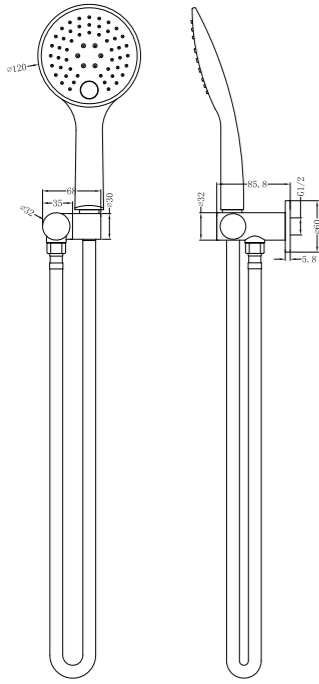

YSW305 Chrome

Rain 3 Function Rail Shower Bracket
Water Rating: 3 Star, 6L/Min
SKU:NR305CH
Colours Available: