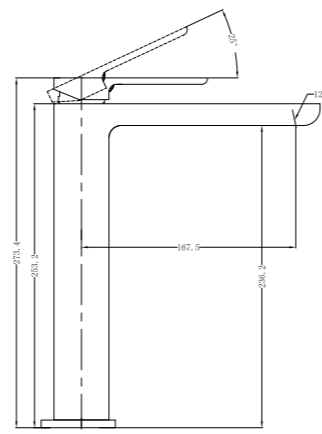

YSW2813-07 Chrome

Kitchen Mixer
Water Rating: 5 Star, 6L/Min
SKU:NR281307CH
Colours Available: