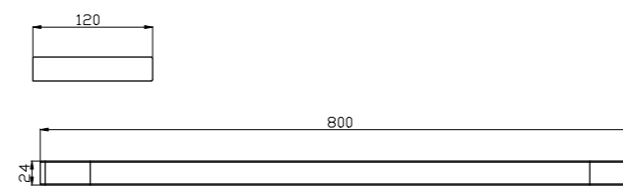

8030D Matte Black

Double Towel Rail 800mm
SKU:NR8030dMB
Colours Available: