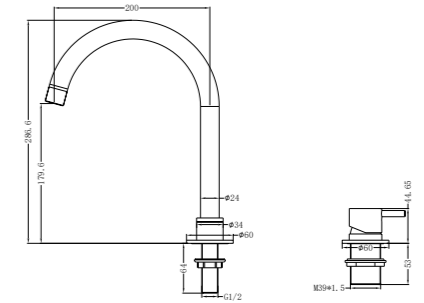

YSW2219-01B Brushed Gold

Hob Basin Mixer Round Spout
Water Rating: 6 Star, 4.5L/Min
SKU:NR221901bBG
Colours Available: