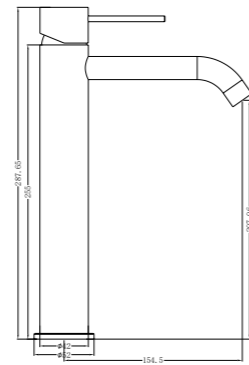

**YSW2219-07C Brushed Gold**

Wall Basin Mixer  
 Separate Back Plate 160/185/230mm Spout  
 Water Rating: 5 Star, 6L/Min  
 160mm SKU:NR221907c160BG  
 185mm SKU:NR221907c185BG  
 230mm SKU:NR221907c230BG  
 Colours Available: