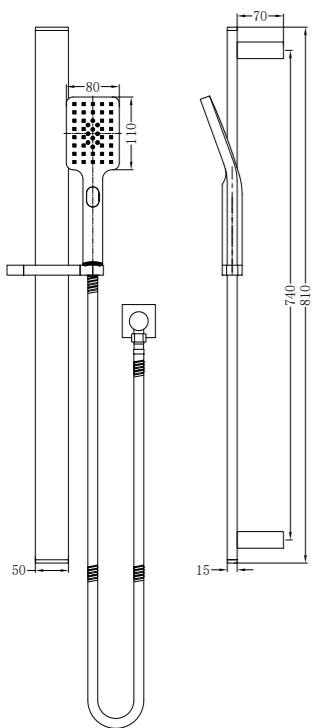

YSW316 Matte Black

Celia New Shower Rail
Water Rating: 4 Star, 6L/Min
SKU:NR316MB
Colours Available: