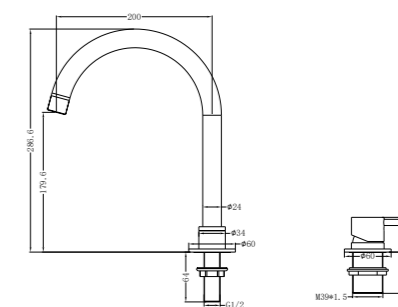

YSW2219-01B Chrome

Hob Basin Mixer Round Spout
Water Rating: 6 Star, 4.5L/Min
SKU:NR221901bCH
Colours Available: