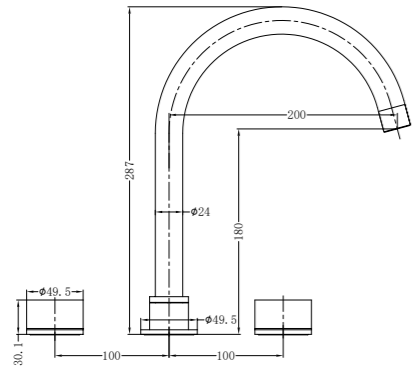

YSW2117-07 Chrome

Kitchen Set
Water Rating: 5 Star, 6L/Min
SKU:NR211707CH
Colours Available: