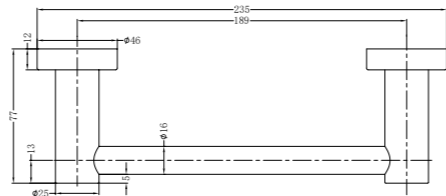

1980A Brushed Nickel

Hand Towel Rail
SKU:NR1980aBN
Colours Available: