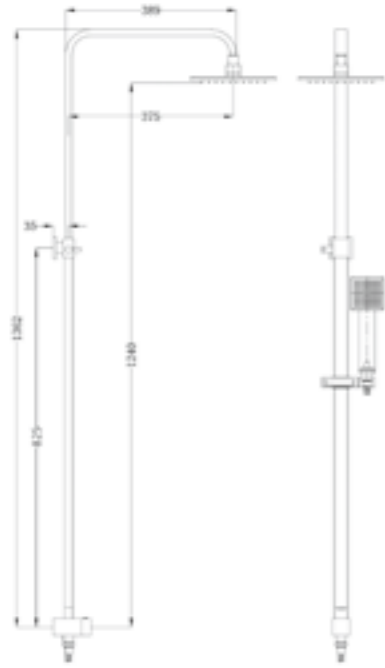

**YSW2007-05A Chrome**

Vibe Shower Set(Combine with Shower Mixer)  
 Water Rating: 3 Star, 8.5L/Min  
 SKU:NR200705aCH  
 Colours Available:

**YSW2007-05B Bottom Inlet Chrome**

Vibe Square Shower Set Bottom Inlet  
 Water Rating: 3 star, 9L/Min  
 SKU:NR200705bbCH  
 Colours Available: