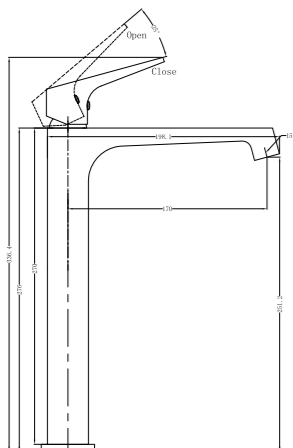

YSW2214-01A White

Tall Basin Mixer
Water Rating: 5 Star, 6L/Min
SKU:NR221401aWH
Colours Available: