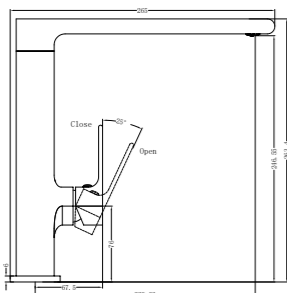

YSW3215-07 Chrome

Kitchen Mixer
Water Rating: 5 Star, 5L/Min
SKU:NR321507CH
Colours Available: