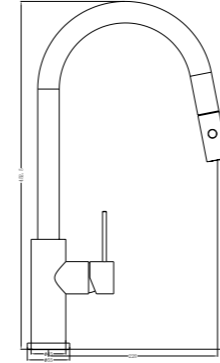

YSW2219-08 Matte Black

Pull Out Sink Mixer With Vegie Spray Function
Water Rating: 5 Star, 5L/Min
SKU:NR221908MB
Colours Available: