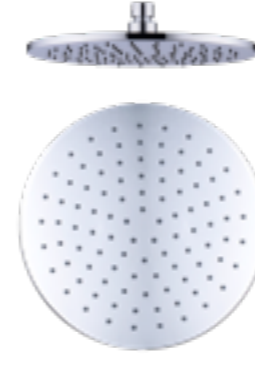

ROA0802 Chrome

200mm Round Shower Head
Water Rating: 3 Star, 9L/Min
SKU:NRROA0802CH
Colours Available: