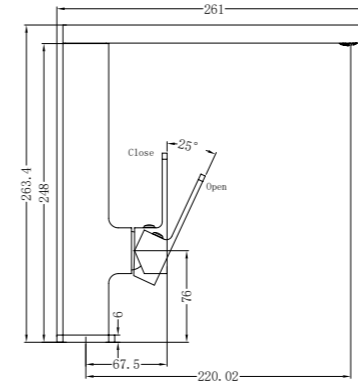

YSW3015-07 Chrome

Kitchen Mixer
Water Rating: 5 Star, 5L/Min
SKU:NR301507CH
Colours Available: