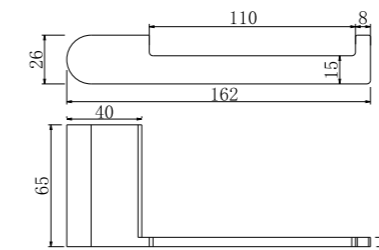

9086 Matte Black

Toilet Roll Holder
SKU:NR9086MB
Colours Available: