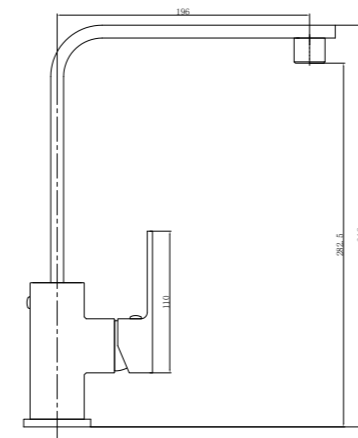

YSW3015-06 Chrome

Kitchen Mixer Builders Range
Water Rating: 4 Star, 7.5L/Min
SKU:NR301506CH
Colours Available: