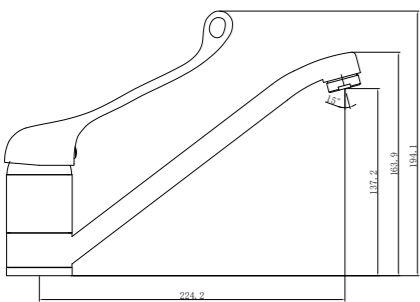

YSW1100-07D Chrome

Care Sink Mixer
Water Rating: 4 Star, 7.5L/Min
SKU:NR110007dCH
Colours Available: