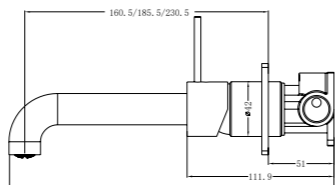

YSW2219-07B Brushed Gold

Wall Basin Mixer Handle Up 160/185/230mm
Water Rating: 5 Star, 6L/Min
160mm SKU:NR221907b160BG
185mm SKU:NR221907b185BG
230mm SKU:NR221907b230BG
Colours Available: