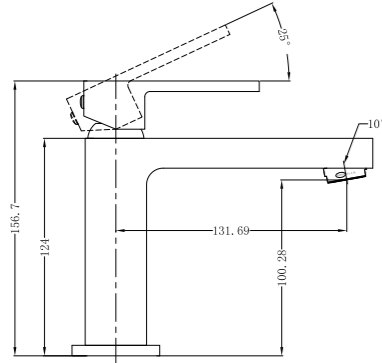

YSW3013-01 Chrome White

Basin Mixer
Water Rating: 5 Star, 6L/Min
SKU:NR301301CW
Colours Available: