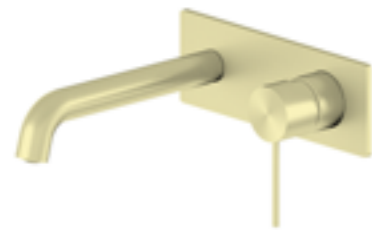

YSW2219-07D Brushed Gold

Wall Basin Mixer Handle Up
Separate Back Plate 160/185/230mm Spout
Water Rating: 5 Star, 6L/Min
160mm SKU:NR221907d160BG
185mm SKU:NR221907d185BG
230mm SKU:NR221907d230BG
Colours Available: