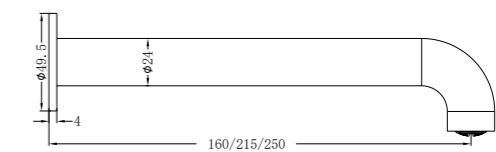

YSW2219-03 Brushed Nickel

Basin/Bath Spout Only 160/215/250mm
Water Rating: 5 Star, 6L/Min
160mm SKU:NR221903160BN
215mm SKU:NR221903215BN
250mm SKU:NR221903250BN
Colours Available: