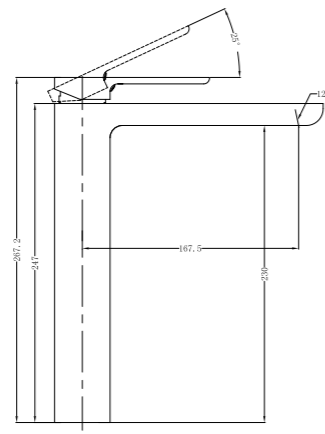

YSW2813-01A Chrome

Tall Basin Mixer
Water Rating: 5 Star, 6L/Min
SKU:NR281301aCH
Colours Available: