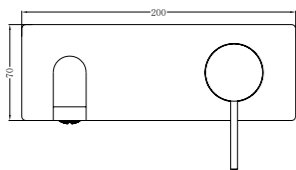

YSW2219-07A Brushed Gold

Wall Basin Mixer 160/185/230mm
Water Rating: 5 Star, 6L/Min
160mm SKU:NR221907a180BG
185mm SKU:NR221907a185BG
230mm SKU:NR221907a230BG
Colours Available: