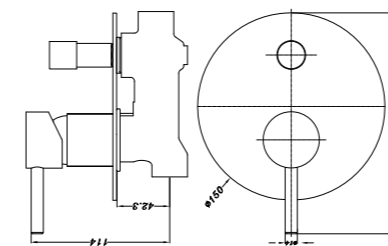

YSW2508-09A Brushed Nickel

Shower Mixer With Divertor
SKU:NR250809aBN
Colours Available: