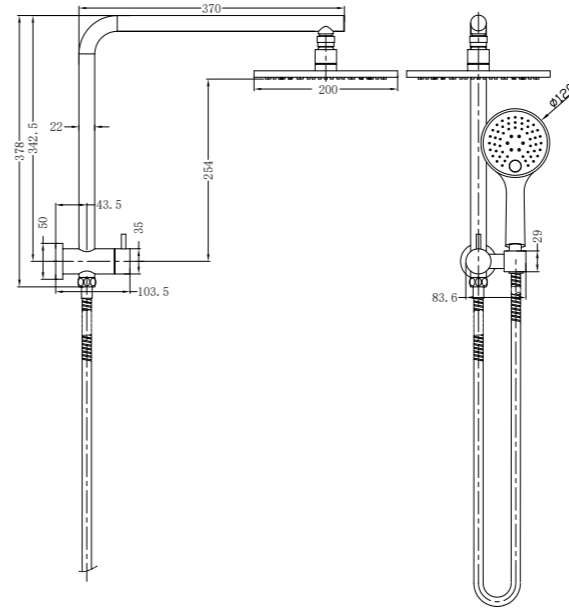

YSW2508-05B Chrome

Dolce 2 in 1 Shower
Water Rating: 3 star, 9L/Min
SKU:NR250805bCH
Colours Available: