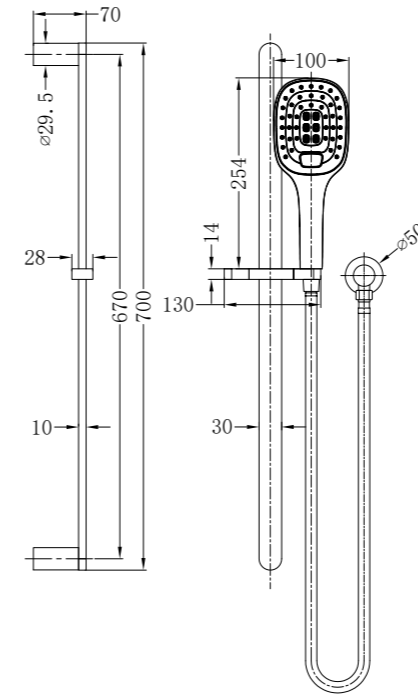

YSW308 Chrome

Ecco Shower Rail
Water Rating: 4 Star, 7.5L/Min
SKU:NR308CH
Colours Available: