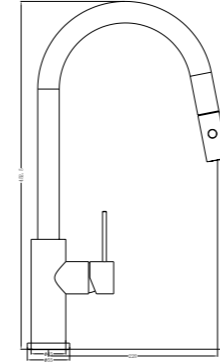

YSW2219-08 Gun Metal Grey

Pull Out Sink Mixer With Vegie Spray Function
Water Rating: 5 Star, 5L/Min
SKU:NR221908GM
Colours Available: