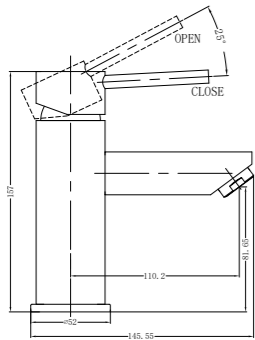

YSW2508-02 Matte Black

Basin Mixer Straight Spout
Water Rating: 5 Star, 6L/Min
SKU:NR250802MB
Colours Available: