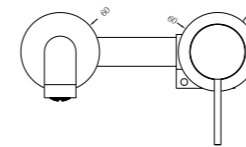

**YSW2219-07C Brushed Gold**

Wall Basin Mixer  
 Separate Back Plate 160/185/230mm Spout  
 Water Rating: 5 Star, 6L/Min  
 160mm SKU:NR221907c160BG  
 185mm SKU:NR221907c185BG  
 230mm SKU:NR221907c230BG  
 Colours Available: