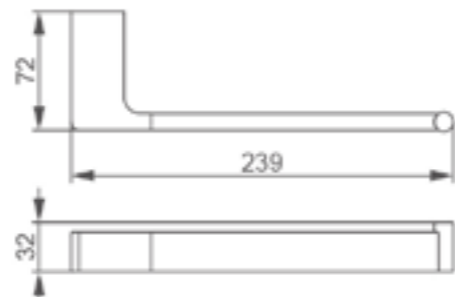

6080 Chrome

Hand Towel Rail
SKU:NR6080CH
Colours Available: