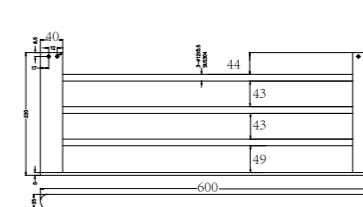

9089 Gun Metal Grey

Towel Rack
SKU:NR9089GM
Colours Available: