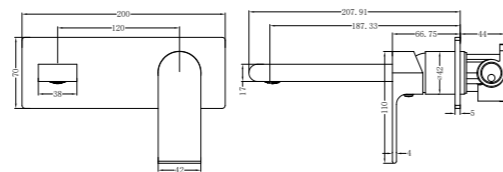

YSW3215-07A Gun Metal

Wall Basin Mixer
Water Rating: 5 Star, 5L/Min
SKU:NR321507aGM
Colours Available: