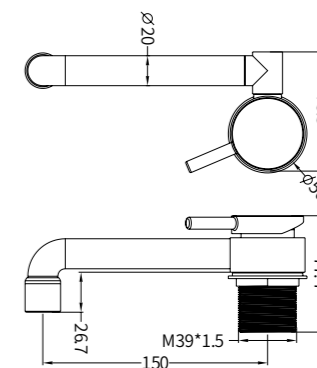

Commercial Range

Caravan Range