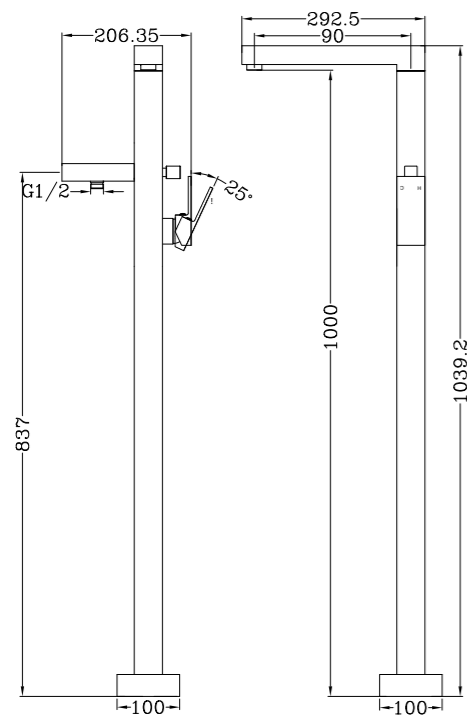

YSW3107-03A Chrome

Vibe Square Floormount Mixer With Handshower
Water Rating: 3 Star, 8.5L/Min
SKU:NR310703aCH
Colours Available:

YSW3107-03A Matte Black

Vibe Square Floormount Mixer With Handshower
Water Rating: 3 Star, 8.5L/Min
SKU:NR310703aCH
Colours Available:

YSW2109-03A Chrome

Nova Round Floormount Mixer With Handshower
Water Rating: 3 Star, 8.5L/Min
SKU:NR210903aCH
Colours Available:

YSW2109-03A Matte Black

Nova Round Floormount Mixer With Handshower
Water Rating: 3 Star, 8.5L/Min
SKU:NR210903aCH
Colours Available: