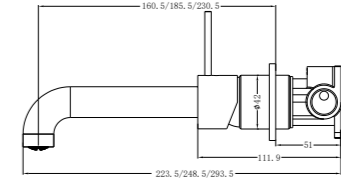

YSW2219-07D Matte Black

Wall Basin Mixer Handle Up
Separate Back Plate 160/185/230mm Spout
Water Rating: 5 Star, 6L/Min
160mm SKU:NR221907d160MB
185mm SKU:NR221907d185MB
230mm SKU:NR221907d230MB
Colours Available: