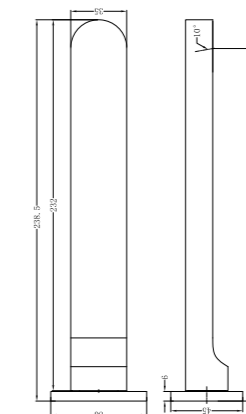

YSW3013-03 Matte Black

Bath Spout
SKU:NR301303MB
Colours Available: