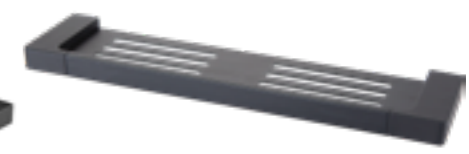

6030D Matte Black

Double Towel Rail 800mm
SKU:NR6030dMB
Colours Available: