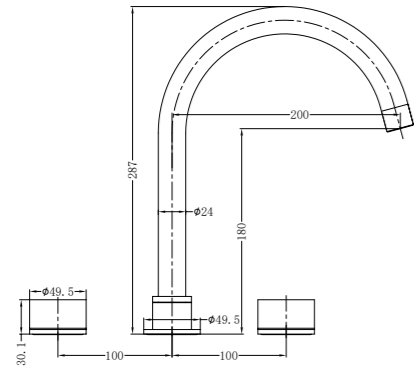

YSW2117-07 Brushed Nickel

Kitchen Set
Water Rating: 5 Star, 6L/Min
SKU:NR211707BN
Colours Available: