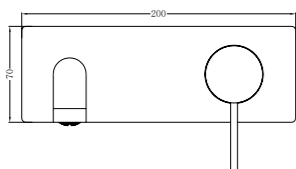

YSW2219-07A Chrome

Wall Basin Mixer 160/185/230mm
Water Rating: 5 Star, 6L/Min
160mm SKU:NR221907a160CH
185mm SKU:NR221907a185CH
230mm SKU:NR221907a230CH
Colours Available: