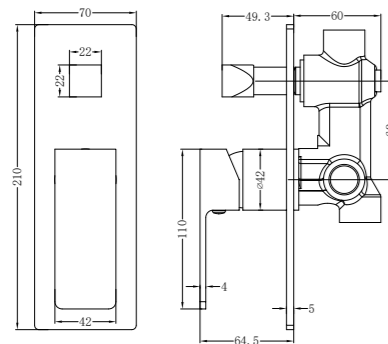

YSW3015-09A Matte Black

Shower Mixer with Divertor
SKU:NR301509aMB
Colours Available: