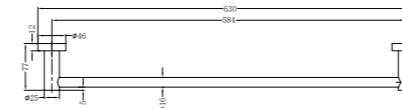

1924 Brushed Nickel

Single Towel Rail 600mm
SKU:NR1924BN
Colours Available: