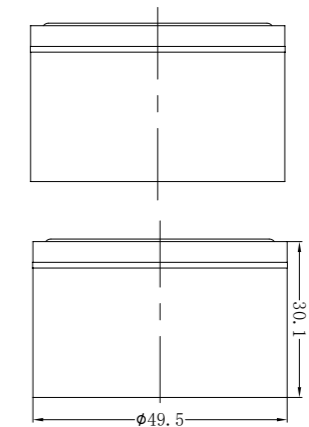

YSW2117-09 Brushed Nickel

Wall Top Assemblies
SKU:NR211709BN
Colours Available: