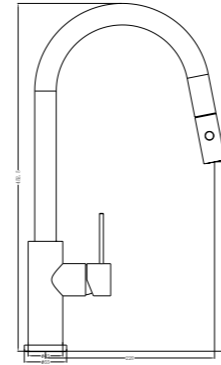

YSW2219-08 Brushed Nickel

Pull Out Sink Mixer With Vegie Spray Function
Water Rating: 5 Star, 5L/Min
SKU:NR221908BN
Colours Available: