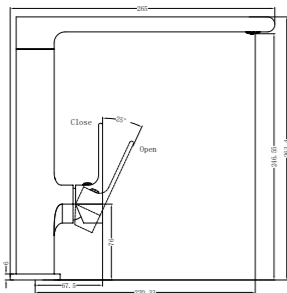

YSW3215-07 Matte Black

Kitchen Mixer
Water Rating: 5 Star, 5L/Min
SKU:NR321507MB
Colours Available: