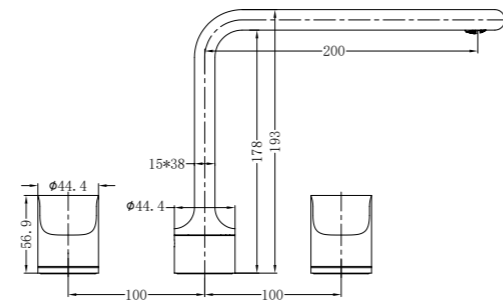

YSW2017-07 Gun Metal Grey

Kitchen Set
Water Rating: 6 Star, 4.5L/Min
SKU:NR201707GM
Colours Available: