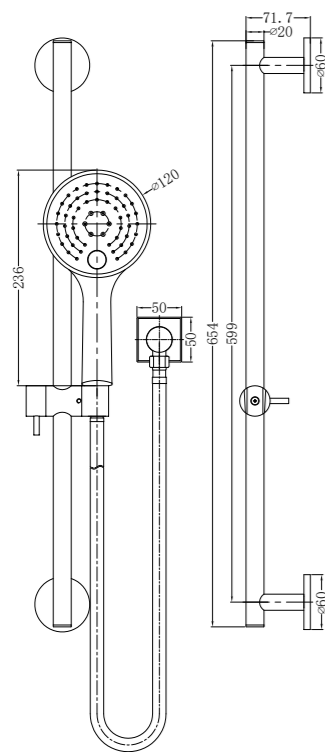

**YSW308 Matte Black**

Ecco Shower Rail  
 Water Rating: 4 Star, 7.5L/Min  
 SKU:NR308MB  
 Colours Available:

**YSW 310 Chrome**

Rain Shower Rail With Push Button Shower  
 Water Rating: 4 Star, 7.5L/Min  
 SKU:NR310CH  
 Colours Available: