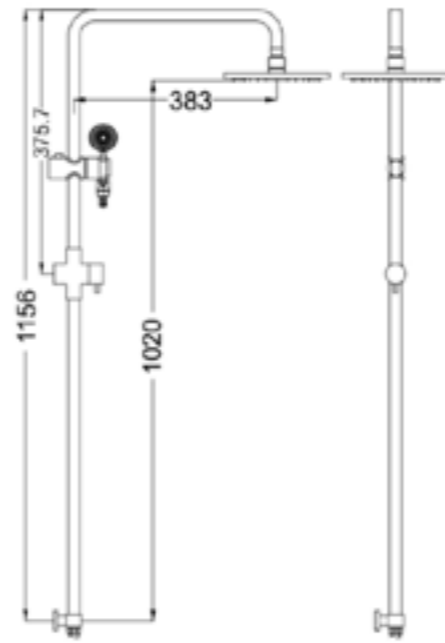

YSW2807-05C Chrome

Dolce Round Shower Set
Water Rating: 3 Star, 8.5L/Min
SKU:NR280705cCH
Colours Available: