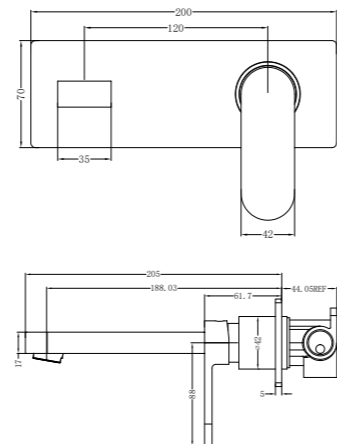

YSW3013-07A Chrome

Wall Basin Mixer
Water Rating: 5 Star, 6L/Min
SKU:NR301307aCH
Colours Available: