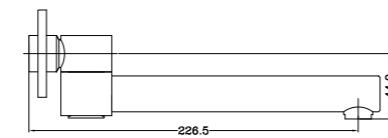

YSW202 Chrome

Wall Mounted Swivel Bath Spout
SKU:NR202CH
Colours Available: