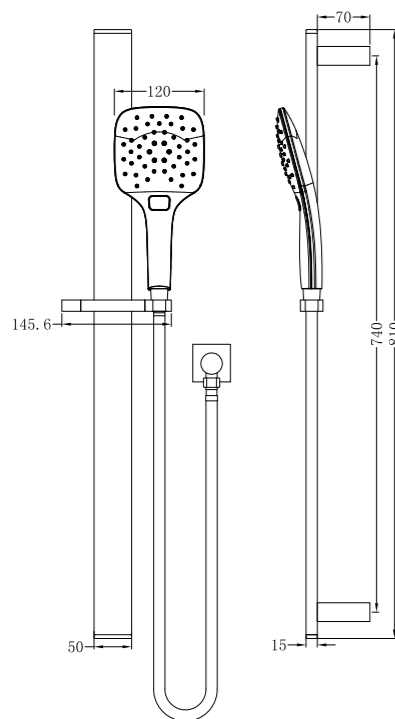

YSW304 Matte Black

Rain 3 Function Rail Shower
Water Rating: 3 Star, 8.5L/Min
SKU:NR304MB
Colours Available: