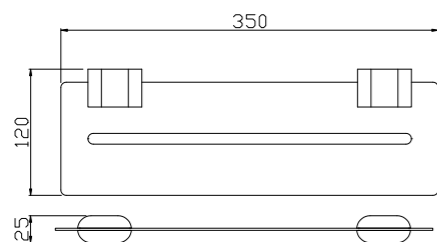

7087B Chrome

Metal Shelf
SKU:NR7087bCH
Colours Available: