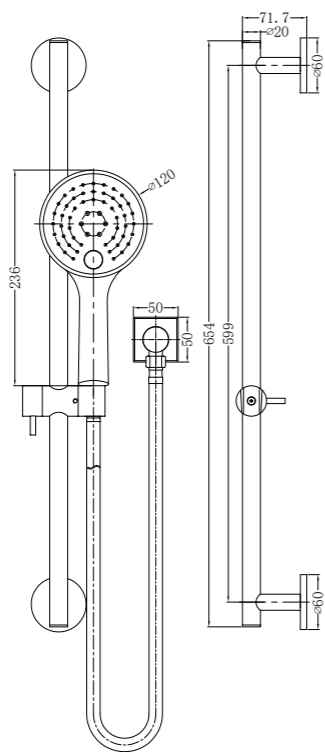

YSW310 Brushed Nickel

Rain Shower Rail With Push Button Shower
Water Rating: 4 Star, 7.5L/Min
SKU:NR310BN
Colours Available: