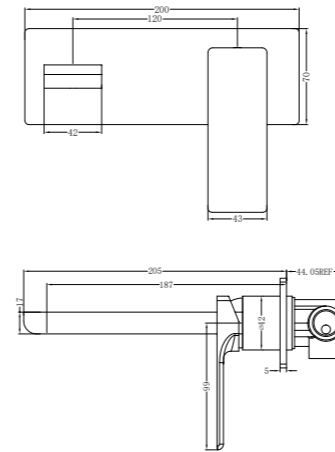

YSW2813-07A Matte Black

Wall Basin Mixer
Water Rating: 5 Star, 6L/Min
SKU:NR281307aMB
Colours Available: