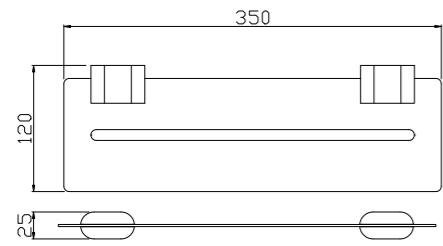

7087B Matte Black

Metal Shelf
SKU:NR7087bMB
Colours Available: