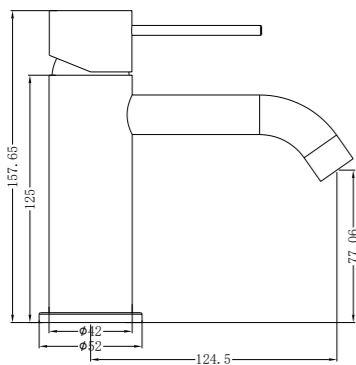

YSW2219-01 Gun Metal Grey

Basin Mixer
Water Rating: 5 Star, 5L/Min
SKU:NR221901GM
Colours Available: