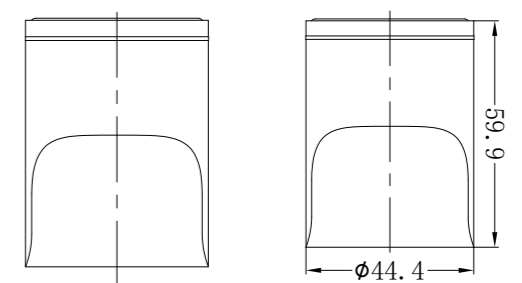

YSW2017-09 Gun Metal Grey

Wall Top Assemblies
SKU:NR201709GM
Colours Available: