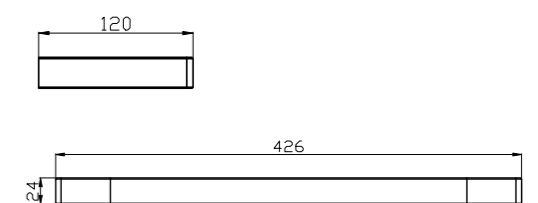

8087A Chrome

Metal Shelf
SKU:NR8087aCH
Colours Available: