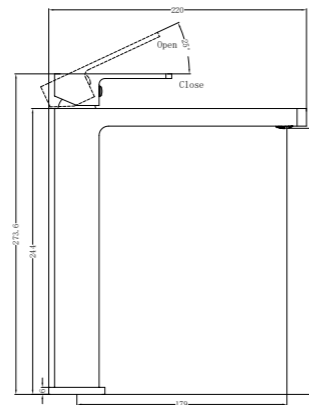

YSW3015-01A Matte Black

Tall Basin Mixer
Water Rating: 5 Star, 5L/Min
SKU:NR301501aMB
Colours Available: