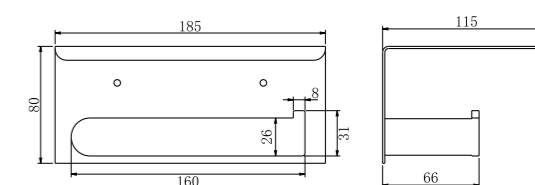

9086A Chrome

Toilet Roll Holder
SKU:NR9086aCH
Colours Available: