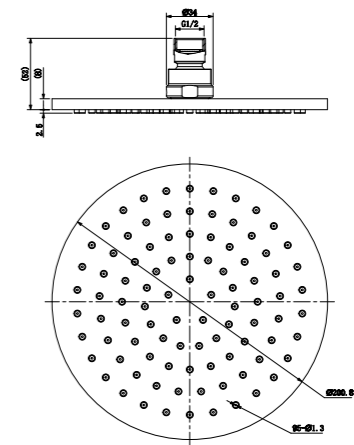

ROA1001 Brushed Rose Gold

250m Round Shower Head
Water Rating: 3 Star, 9L/Min
SKU:NRROA1001BRG
Colours Available: