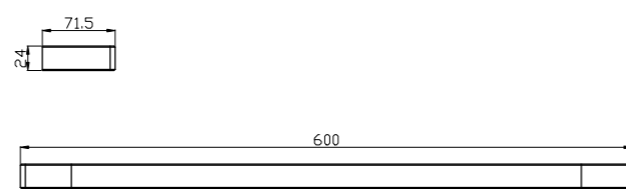

**8030 Chrome**

Single Towel Rail 800mm  
SKU:NR8030CH  
Colours Available:

**8081 Chrome**

Soap Dish Holder  
SKU:NR8081CH  
Colours Available:

**8024 Chrome**

Single Towel Rail 600mm  
SKU:NR8024CH  
Colours Available: