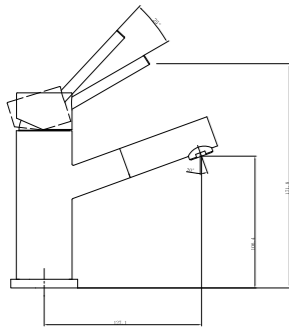

YSW2508-01 Chrome

Basin Mixer Angle Spout
Water Rating: 4 Star, 7.5L/Min
SKU:NR250801CH
Colours Available: