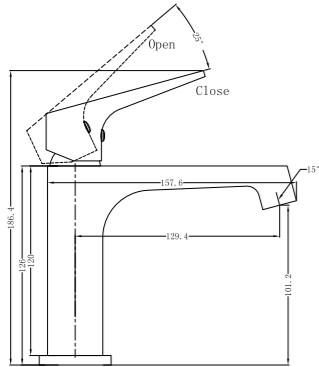

YSW2214-01 Chrome

Basin Mixer
Water Rating: 5 Star, 6L/Min
SKU:NR221401CH
Colours Available: