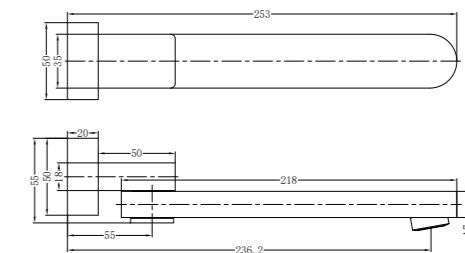

YSW207 Brushed Nickel

Swivel Bath Spout
SKU:NR207BN
Colours Available: