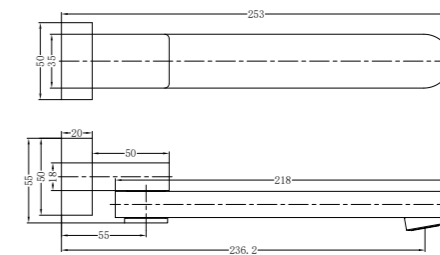

YSW207 Brushed Gold

Swivel Bath Spout
SKU:NR207BG
Colours Available: