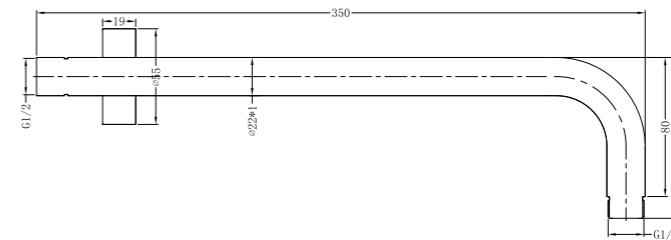

**YSW502 Brushed Rose Gold**

Round Shower Arm  
SKU:NR502BRG  
Colours Available:

**YSW502 Gun Metal Grey**

Round Shower Arm  
SKU:NR502GM  
Colours Available:

**YSW502 Brushed Gold**

Round Shower Arm  
SKU:NR502BG  
Colours Available: