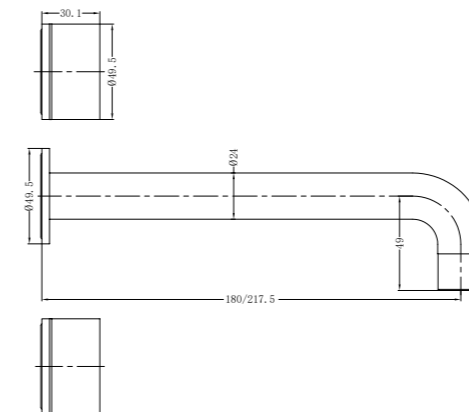

YSW2117-07A Matte Black

Wall Basin Set 180/217mm
Water Rating: 5 Star, 6L/Min
180mm SKU:NR211707a180MB
217mm SKU:NR211707a217MB
Colours Available: