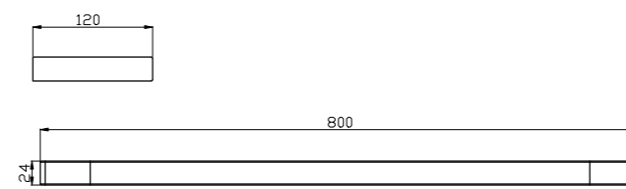

8030D Gun Metal Grey

Double Towel Rail 800mm
SKU:NR8030dGM
Colours Available: