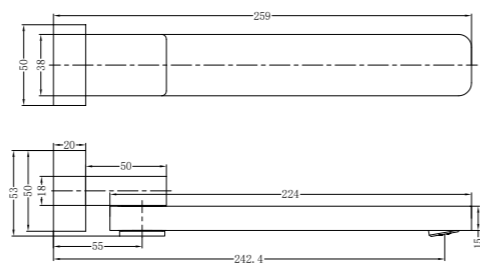

YSW206 Chrome

Swivel Bath Spout
SKU:NR206CH
Colours Available: