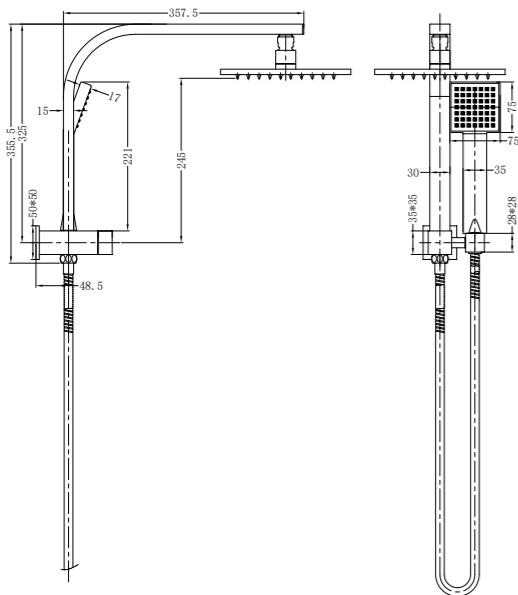

YSW2007-05C Chrome

Vibe Shower Column Set Short
Water Rating: 3 Star, 9L/Min
SKU:NR200705cCH
Colours Available: