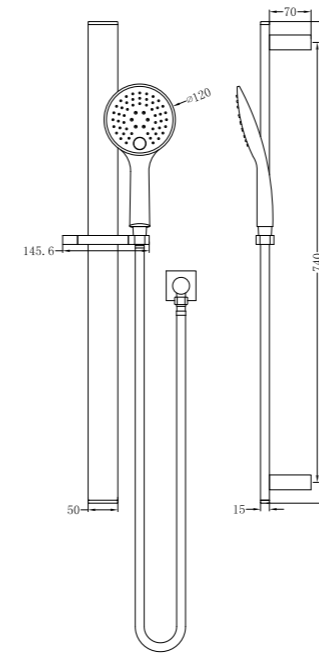

YSW303 Chrome

Rain 3 Function Rail Shower
Water Rating: 3 Star, 6L/Min
SKU:NR303CH
Colours Available: