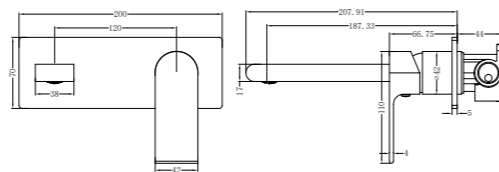

YSW3215-07A Chrome

Wall Basin Mixer
Water Rating: 5 Star, 5L/Min
SKU:NR321507aCH
Colours Available: