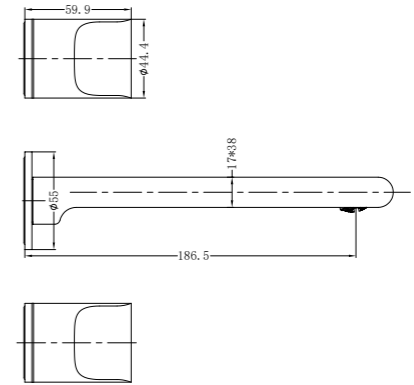

YSW2017-07A Chrome

Wall Basin Set
Water Rating: 6 Star, 4.5L/Min
SKU:NR201707aCH
Colours Available: