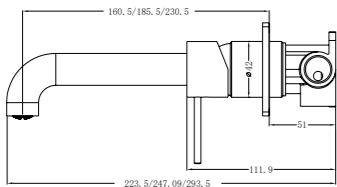

YSW2219-07A Matte Black

Wall Basin Mixer 160/185/230mm
Water Rating: 5 Star, 6L/Min
160mm SKU:NR221907a160MB
185mm SKU:NR221907a185MB
230mm SKU:NR221907a230MB
Colours Available: