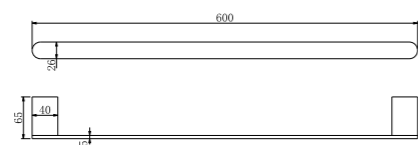

9024 Brushed Nickel

Single Towel Rail 600mm
SKU:NR9024BN
Colours Available: