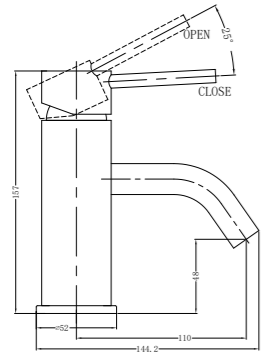

YSW2508-02A Brushed Nickel

Basin Mixer Stylish Spout
Water Rating: 5 Star, 6L/Min
SKU:NR250802aBN
Colours Available: