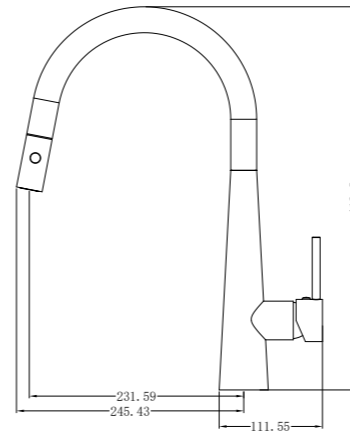

YSW5810-09C Gun Metal Grey

Dolce Pull Out Sink Mixer With Vegie Spray
Water Rating: 5 Star, 6L/Min
SKU:NR581009cGM
Colours Available: