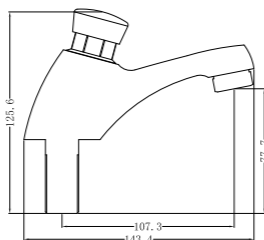

YSW2912-01 Chrome
Auto Stop Taps
Water Rating: 5 Star, 6.5L/Min
SKU:NR291201CH
Colours Available: