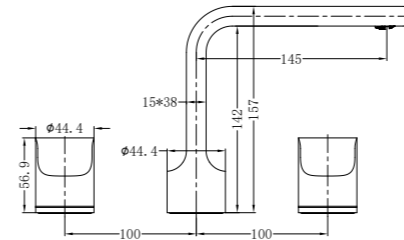

YSW2017-01 Brushed Rose Gold

Basin Set
Water Rating: 6 Star, 4.5L/Min
SKU:NR201701BRG
Colours Available: