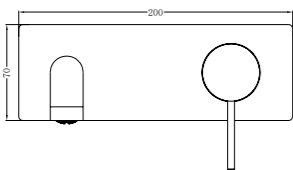

YSW2219-07A Gun Metal Grey

Wall Basin Mixer 160/185/230mm
Water Rating: 5 Star, 6L/Min
160mm SKU:NR221907a160GM
185mm SKU:NR221907a185GM
230mm SKU:NR221907a230GM
Colours Available: