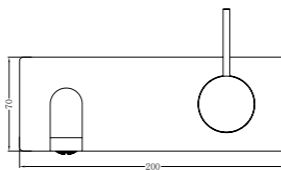

YSW2219-07B Gun Metal Grey

Wall Basin Mixer Handle Up 160/185/230mm
Water Rating: 5 Star, 6L/Min
160mm SKU:NR221907b160GM
185mm SKU:NR221907b185GM
230mm SKU:NR221907b230GM
Colours Available: