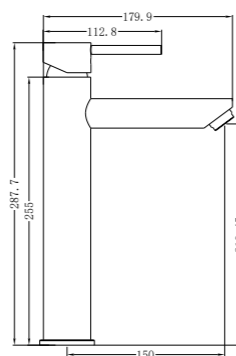

YSW2508-04 Chrome

Tall Basin Mixer
Water Rating: 5 Star, 6L/Min
SKU:NR250804CH
Colours Available: