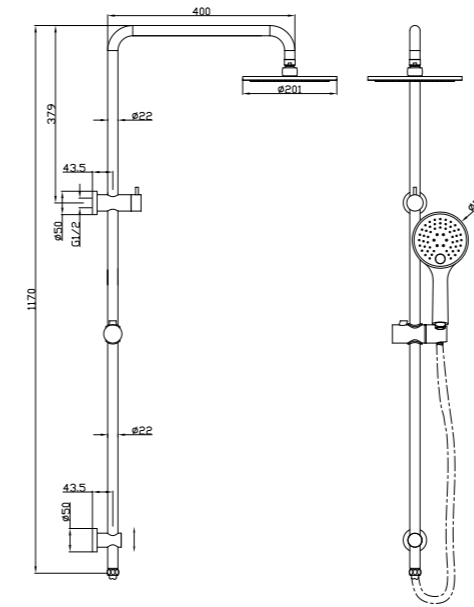

YSW2508-05A Gun Metal Grey

Dolce/Mecca Shower Set
Water Rating: 3 Star, 9L/Min
SKU:NR250805aGM
Colours Available: