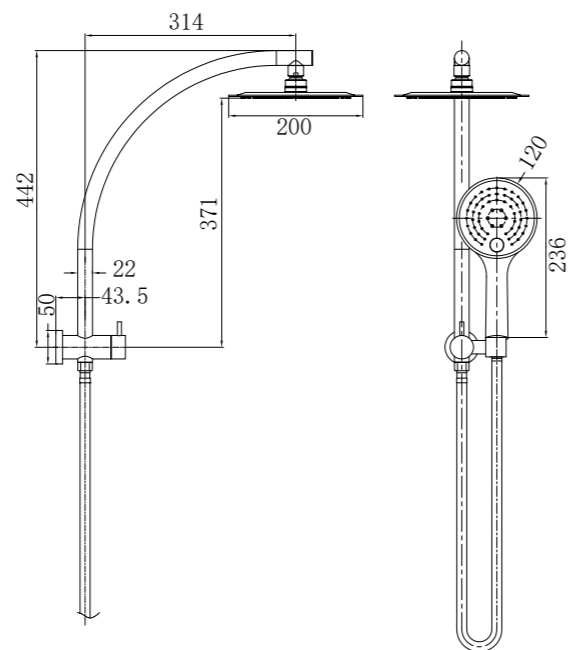

**YSW2007-05C Chrome**

Vibe Shower Column Set Short  
 Water Rating: 3 Star, 9L/Min  
 SKU:NR200705cCH  
 Colours Available:

**YSW2508-05B Chrome**

Dolce 2 in 1 Shower  
 Water Rating: 3 star, 9L/Min  
 SKU:NR250805bCH  
 Colours Available: