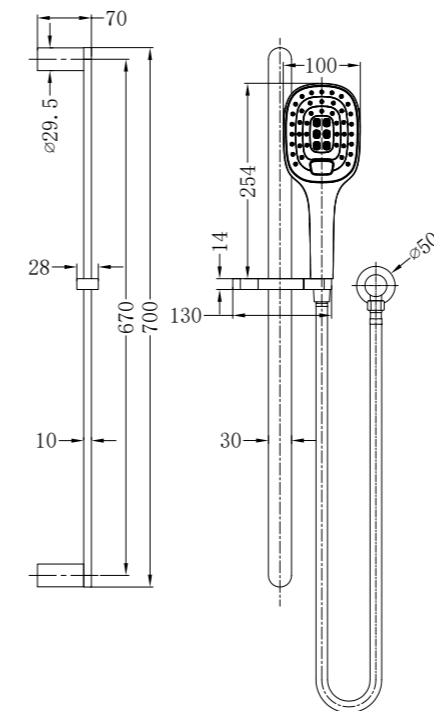

**YSW308 Matte Black**

Ecco Shower Rail  
 Water Rating: 4 Star, 7.5L/Min  
 SKU:NR308MB  
 Colours Available:

**YSW 310 Chrome**

Rain Shower Rail With Push Button Shower  
 Water Rating: 4 Star, 7.5L/Min  
 SKU:NR310CH  
 Colours Available: