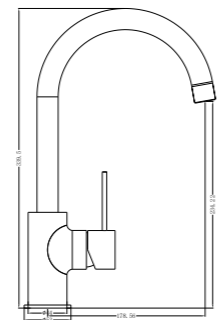

YSW2219-07 Gun Metal Grey

Kitchen Mixer
Water Rating: 6 Star, 4.5L/Min
SKU:NR221907GM
Colours Available: