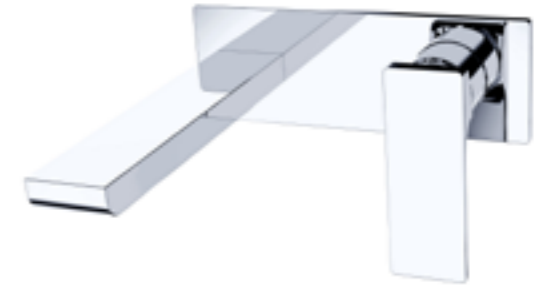

YSW2813-07A Chrome

Wall Basin Mixer
Water Rating: 5 Star, 6L/Min
SKU:NR281307aCH
Colours Available: