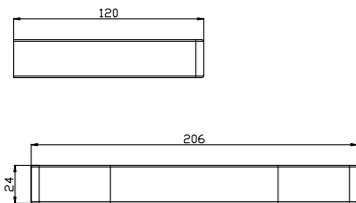

8081 Matte Black

Soap Dish Holder
SKU:NR8081MB
Colours Available: