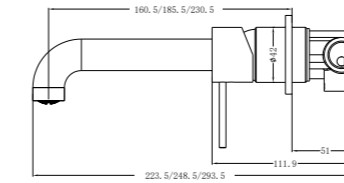

**YSW2219-07C Brushed Gold**

Wall Basin Mixer  
 Separate Back Plate 160/185/230mm Spout  
 Water Rating: 5 Star, 6L/Min  
 160mm SKU:NR221907c160BG  
 185mm SKU:NR221907c185BG  
 230mm SKU:NR221907c230BG  
 Colours Available: