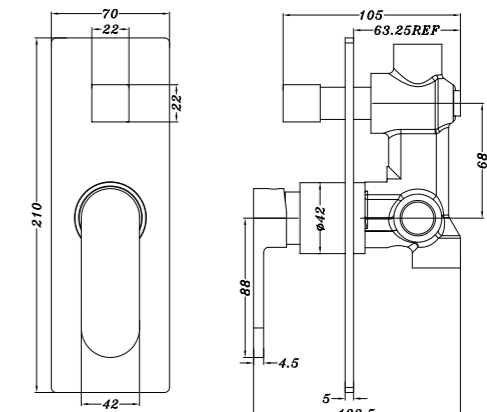

YSW3013-09A Chrome White

Shower Mixer With Divertor
SKU:NR301309aCW
Colours Available: