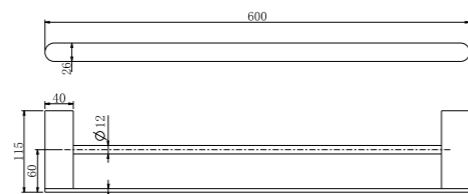

9024D Matte Black

Double Towel Rail 600mm
SKU:NR9024dMB
Colours Available: