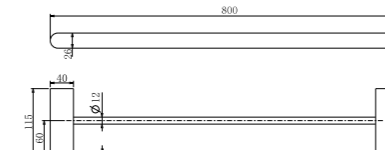

9030D Gun Metal Grey

Double Towel Rail 800mm
SKU:NR9030dGM
Colours Available: