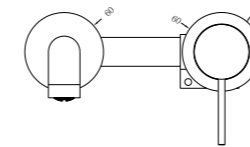

YSW2219-07C Brushed Nickel

Wall Basin Mixer
Separate Back Plate 160/185/230mm Spout
Water Rating: 5 Star, 6L/Min
160mm SKU:NR221907c160BN
185mm SKU:NR221907c185BN
230mm SKU:NR221907c230BN
Colours Available: