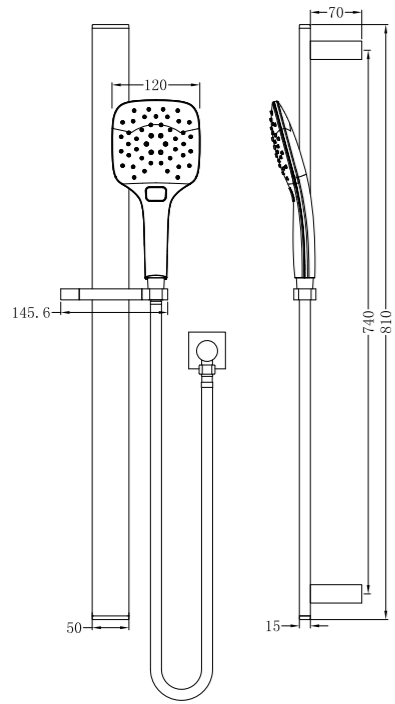

YSW304 Chrome

Rain 3 Function Rail Shower
Water Rating: 3 Star, 8.5L/Min
SKU:NR304CH
Colours Available: