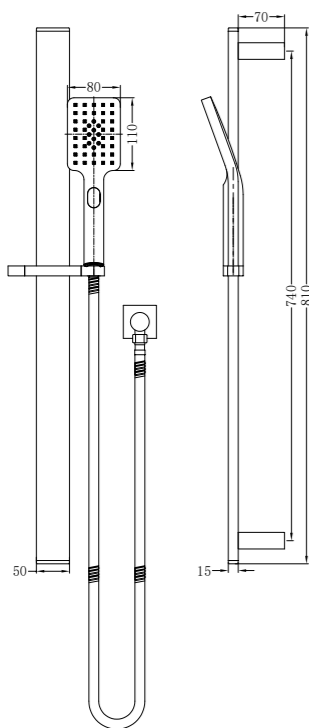

**YSW314 Brushed Gold**

Dolce 3 Function Rail Shower  
Water Rating: 4 Star, 7.5L/Min  
SKU:NR314BG  
Colours Available:

**YSW316 Chrome**

Celia New Shower Rail  
Water Rating: 4 Star, 6L/Min  
SKU:NR316CH  
Colours Available: