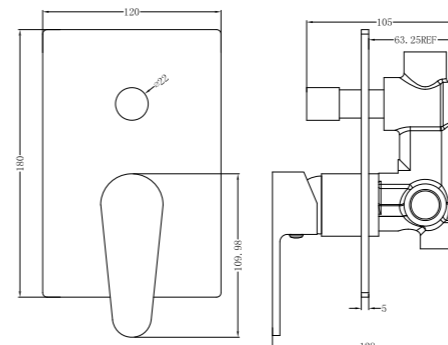

YSW2214-09A Matte Black

Shower Mixer with Divertor
SKU:NR221409aMB
Colours Available: