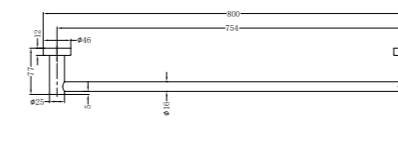

1930 Brushed Gold

Single Towel Rail 800mm
SKU:NR1930BG
Colours Available: