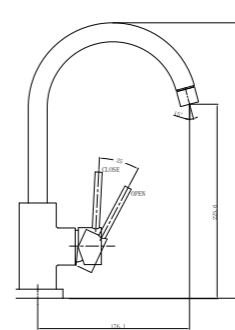

YSW2508-07 Chrome

Kitchen Mixer Gooseneck
Water Rating: 4 Star, 7.5L/Min
SKU:NR250807CH
Colours Available: