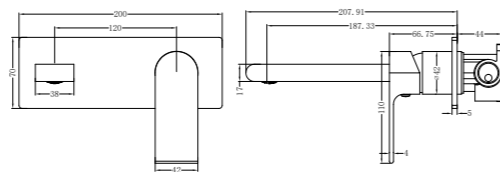

YSW3215-07A Brushed Nickel

Wall Basin Mixer
Water Rating: 5 Star, 5L/Min
SKU:NR321507aBN
Colours Available: