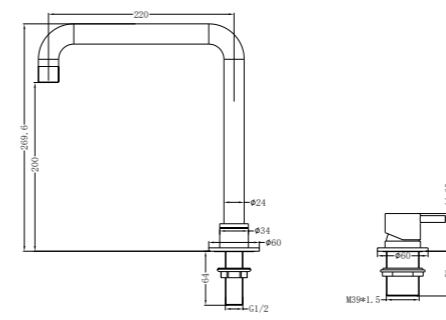

YSW2219-01C Brushed Gold

Hob Basin Mixer Square Spout
Water Rating: 6 Star, 4.5L/Min
SKU:NR221901cBG
Colours Available: