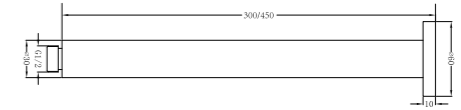

YSW503 Gun Metal Grey

Round Ceiling Arm 300mm
SKU:NR503300GM
Colours Available: