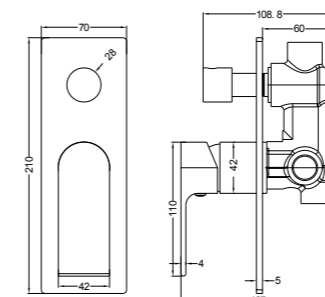

YSW3215-09A Brushed Rose Gold

Shower Mixer with Divertor
SKU:NR321509aBRG
Colours Available: