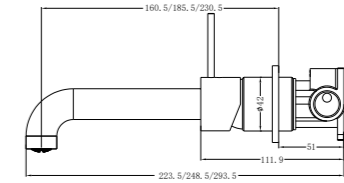

YSW2219-07D Brushed Gold

Wall Basin Mixer Handle Up
Separate Back Plate 160/185/230mm Spout
Water Rating: 5 Star, 6L/Min
160mm SKU:NR221907d160BG
185mm SKU:NR221907d185BG
230mm SKU:NR221907d230BG
Colours Available: