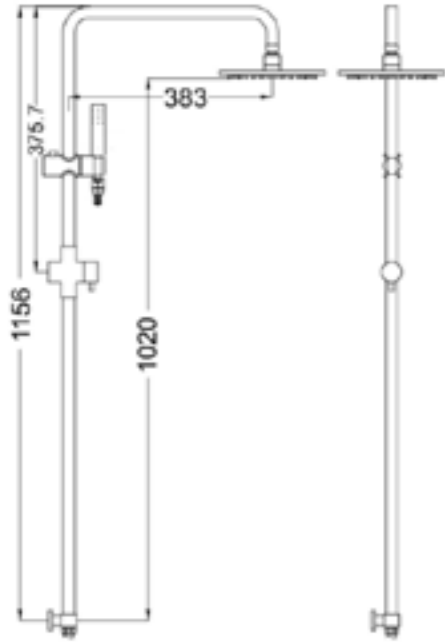

YSW2807-05CS Chrome

Nova Shower Column Set With Slim Hand Pcs
Water Rating: 3 Star, 9L/Min
SKU:NR280705csCH
Colours Available: