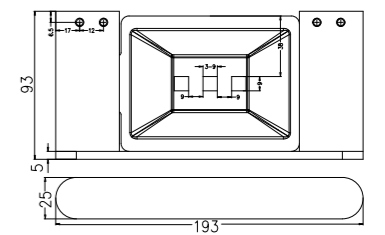

9081 Gun Metal Grey

Soap Dish Holder
SKU:NR9081GM
Colours Available: