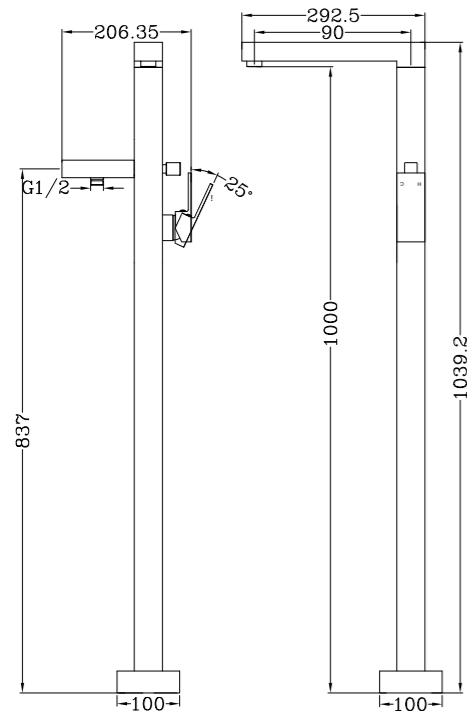

YSW3107-03A Chrome

Vibe Square Floormount Mixer With Handshower
Water Rating: 3 Star, 8.5L/Min
SKU:NR310703aCH
Colours Available:

YSW3107-03A Matte Black

Vibe Square Floormount Mixer With Handshower
Water Rating: 3 Star, 8.5L/Min
SKU:NR310703aCH
Colours Available: