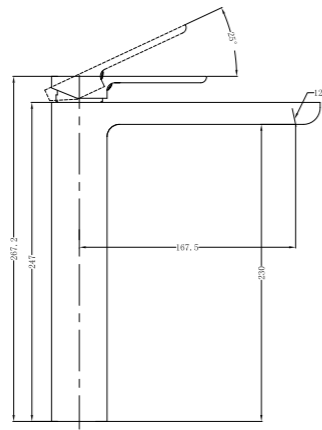

YSW2813-01A Matte Black

Tall Basin Mixer
Water Rating: 5 Star, 6L/Min
SKU:NR281301aMB
Colours Available: