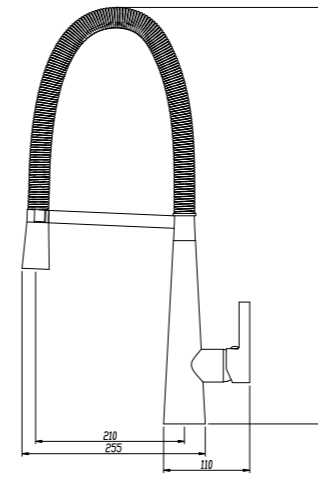

FD0029-CCT Chrome

Macro Pull Out Sink Mixer
Water Rating: 5 Star, 6L/Min
SKU:NR130017CH
Colours Available: