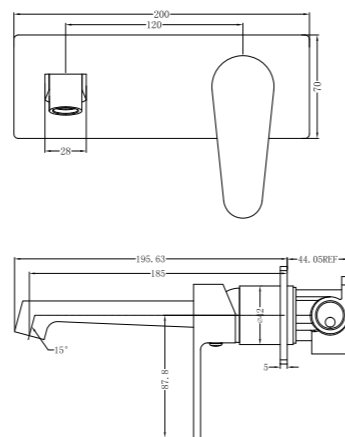

YSW2214-07A Chrome

Wall Basin Mixer
Water Rating: 5 Star, 6L/Min
SKU:NR221407aCH
Colours Available: