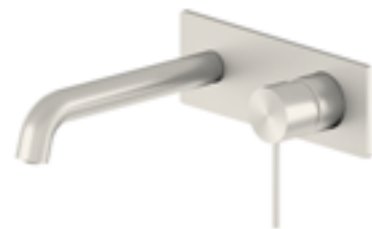

YSW2219-07D Brushed Nickel

Wall Basin Mixer Handle Up
Separate Back Plate 160/185/230mm Spout
Water Rating: 5 Star, 6L/Min
160mm SKU:NR221907d160BN
185mm SKU:NR221907d185BN
230mm SKU:NR221907d230BN
Colours Available: