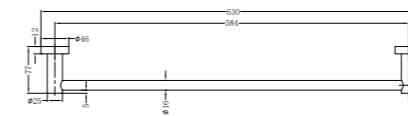

1924 Gun Metal Grey

Single Towel Rail 600mm
SKU:NR1924GM
Colours Available: