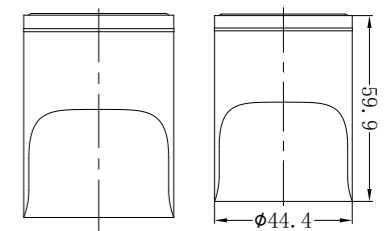

YSW2017-09 Brushed Rose Gold

Wall Top Assemblies
SKU:NR201709BRG
Colours Available: