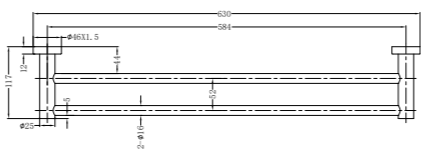

1924D Brushed Gold

Double Towel Rail 600mm
SKU:NR1924dBG
Colours Available: