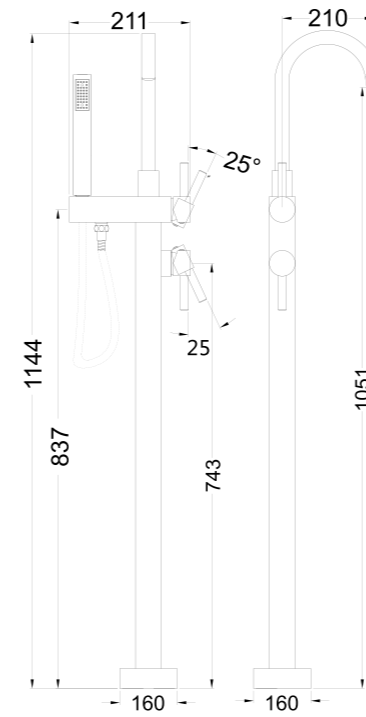

YSW2109-03A Chrome

Nova Round Floormount Mixer With Handshower
Water Rating: 3 Star, 8.5L/Min
SKU:NR210903aCH
Colours Available:

YSW2109-03A Matte Black

Nova Round Floormount Mixer With Handshower
Water Rating: 3 Star, 8.5L/Min
SKU:NR210903aCH
Colours Available: