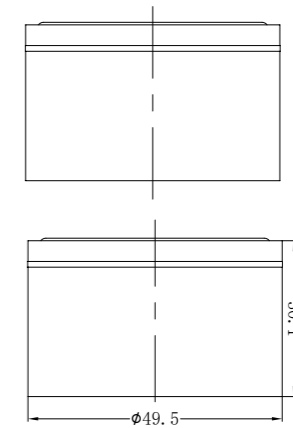

YSW2117-09 Chrome

Wall Top Assemblies
SKU:NR211709CH
Colours Available: