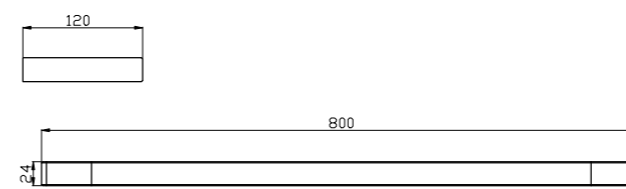

8030D Chrome

Double Towel Rail 800mm
SKU:NR8030dCH
Colours Available: