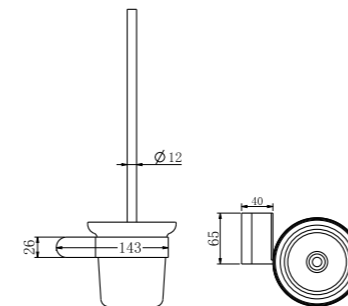

**9024 Brushed Gold**

Single Towel Rail 600mm  
SKU:NR9024BG  
Colours Available:

**9024D Brushed Gold**

Double Towel Rail 600mm  
SKU:NR9024dBG  
Colours Available:

**9088 Brushed Gold**

Toilet Brush Holder  
SKU:NR9088BG  
Colours Available: