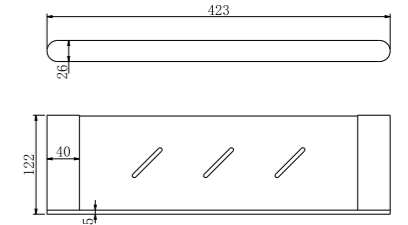

9087A Brushed Gold

Shower Shelf
SKU:NR9087aBG
Colours Available: