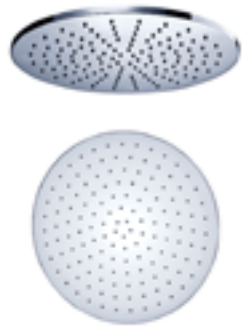

ROA1202 Chrome

300mm Round Shower Head
Water Rating: 3 Star, 9L/Min
SKU:NRROA1202CH
Colours Available: