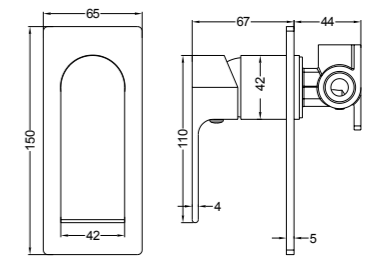

YSW3215-09 Gun Metal Grey

Shower Mixer
SKU:NR321509GM
Colours Available: