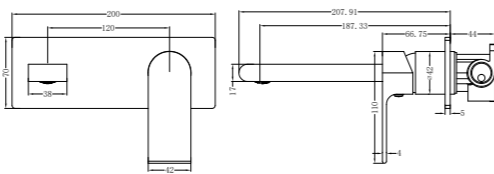

YSW3215-07A Matte Black

Wall Basin Mixer
Water Rating: 5 Star, 5L/Min
SKU:NR321507aMB
Colours Available: