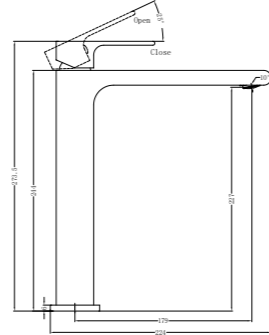

YSW3215-01A Chrome

Tall Basin Mixer
Water Rating: 5 Star, 5L/Min
SKU:NR321501aCH
Colours Available: