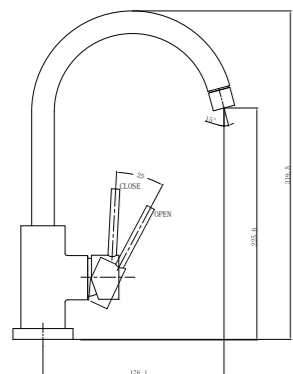

YSW2508-07 Brushed Nickel

Kitchen Mixer Gooseneck
Water Rating: 4 Star, 7.5L/Min
SKU:NR250807BN
Colours Available: