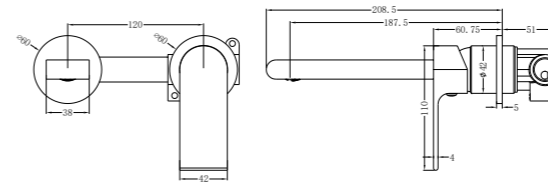

YSW3215-09E Gun Metal Grey

Wall Basin Mixer Separate Back Plate
Water Rating: 5 Star, 5L/Min
SKU:NR321509eGM
Colours Available: