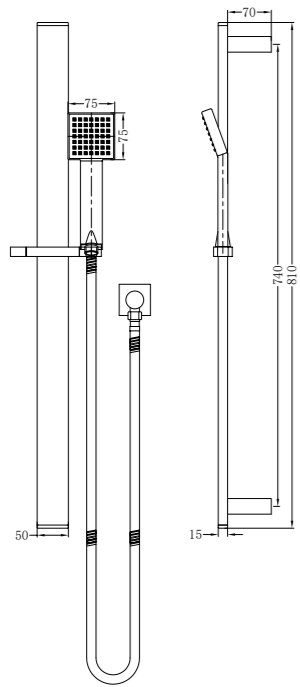

YSW301 Chrome

Vibe Square Rail Shower
Water Rating: 3 Star, 8.5L/Min
SKU:NR301CH
Colours Available: