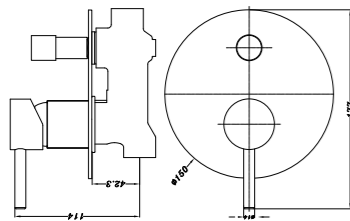

YSW2508-09A Chrome

Shower Mixer With Divertor
SKU:NR250809aCH
Colours Available: