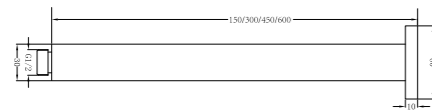

YSW503 Brushed Nickel

Round Ceiling Arm 300mm
SKU:NR503300BN
Colours Available: