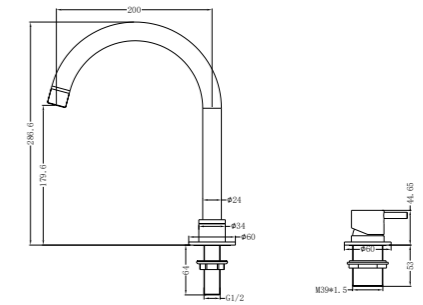

YSW2219-01B Gun Metal Grey

Hob Basin Mixer Round Spout
Water Rating: 6 Star, 4.5L/Min
SKU:NR221901bGM
Colours Available: