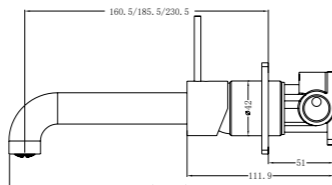

YSW2219-07B Brushed Nickel

Wall Basin Mixer Handle Up 160/185/230mm
Water Rating: 5 Star, 6L/Min
160mm SKU:NR221907b160BN
185mm SKU:NR221907b185BN
230mm SKU:NR221907b230BN
Colours Available: