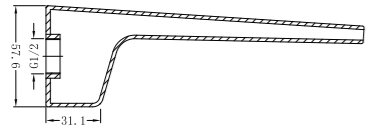

YSW203 Chrome

Waterfall Spout
SKU:NR203CH
Colours Available: