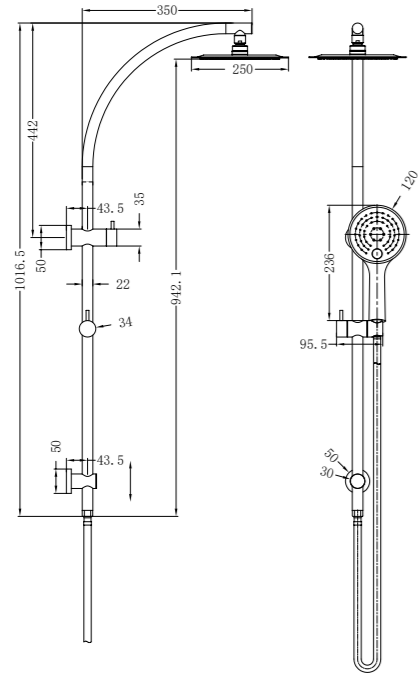

YSW2807-05E Chrome

Dolce Shower Column Set
Water Rating: 3 Star, 8.5L/Min
SKU:NR280705eCH
Colours Available: