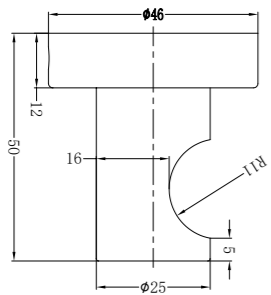

1982 Brushed Gold

Robe Hook
SKU:NR1982BG
Colours Available: