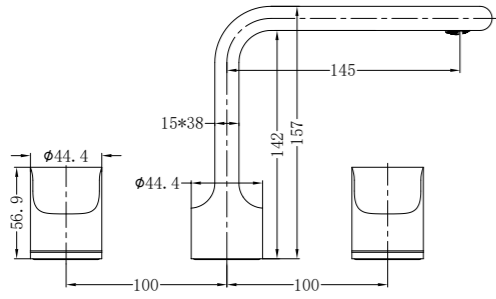

YSW2017-01 Chrome

Basin Set
Water Rating: 6 Star, 4.5L/Min
SKU:NR201701CH
Colours Available: