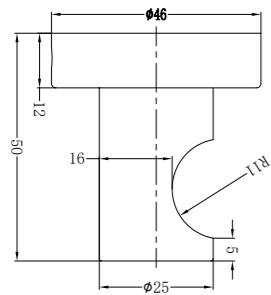

1982 Gun Metal Grey

Robe Hook
SKU:NR1982GM
Colours Available: