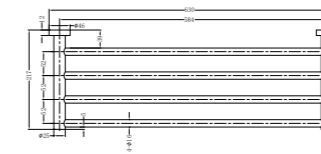

1989 Brushed Gold

Towel Rack
SKU:NR1989BG
Colours Available: