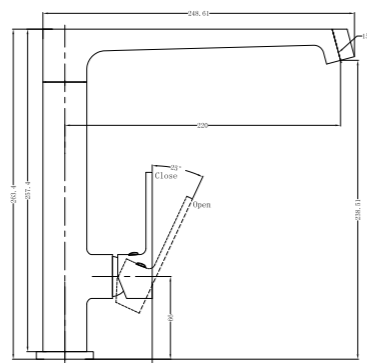

YSW2214-07 White

Kitchen Mixer
Water Rating: 5 Star, 6L/Min
SKU:NR221407WH
Colours Available: