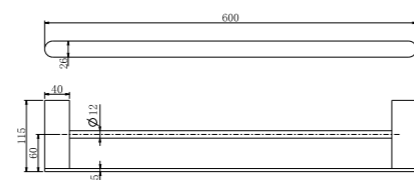

9024D Brushed Gold

Double Towel Rail 600mm
SKU:NR9024dBG
Colours Available: