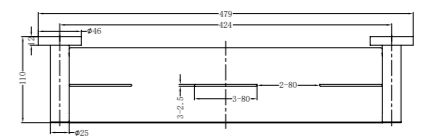

1987A Gun Metal Grey

Shower Shelf
SKU:NR1987aGM
Colours Available: