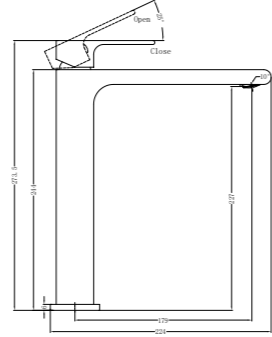

YSW3215-01A Matte Black

Tall Basin Mixer
Water Rating: 5 Star, 5L/Min
SKU:NR321501aMB
Colours Available: