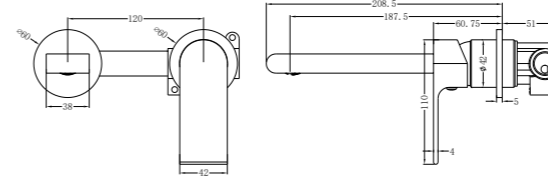

YSW3215-09E Matte Black

Wall Basin Mixer Separate Back Plate
Water Rating: 5 Star, 5L/Min
SKU:NR321509eMB
Colours Available: