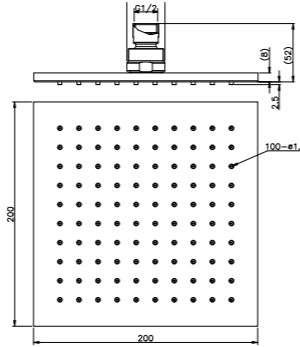

ROB1003 Chrome

250mm Square Shower Head
Water Rating: 3 Star, 9L/Min
SKU:NRROB1003CH
Colours Available: