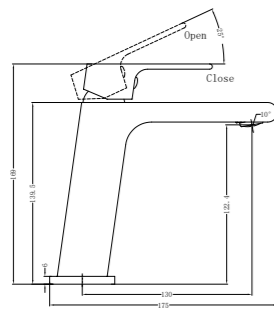

Swivel Bath Spout  
SKU:NR207MB  
Colours Available:

**YSW3215-01 Brushed Nickel**

Basin Mixer  
 Water Rating: 5 Star, 5L/Min  
 SKU:NR321501BN  
 Colours Available:

**YSW3215-01A Brushed Nickel**

Tall Basin Mixer  
 Water Rating: 5 Star, 5L/Min  
 SKU:NR321501aBN  
 Colours Available: