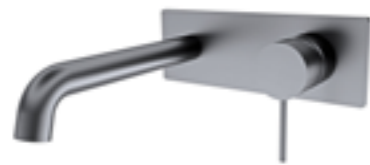

YSW2219-07D Gun Metal Grey

Wall Basin Mixer Handle Up
Separate Back Plate 160/185/230mm Spout
Water Rating: 5 Star, 6L/Min
160mm SKU:NR221907d160GM
185mm SKU:NR221907d185GM
230mm SKU:NR221907d230GM
Colours Available: