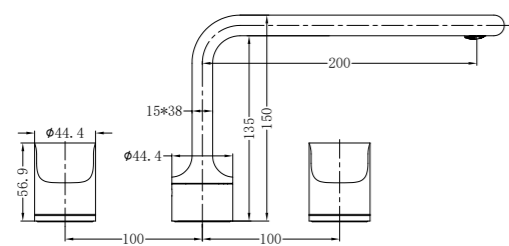

YSW2017-03 Chrome

Bath Set
SKU:NR201703CH
Colours Available: