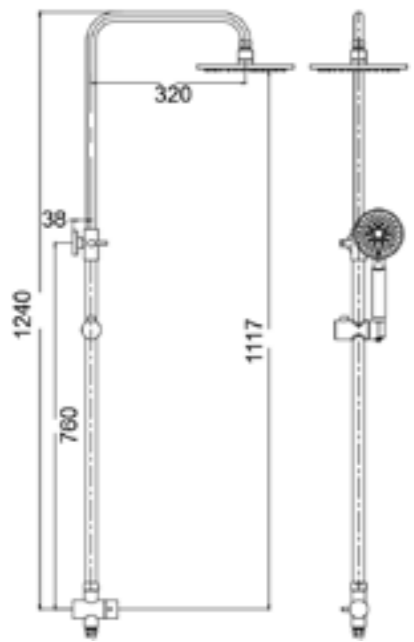

YSW2807-05C Bottom Inlet Chrome

Dolce Round Shower Set Bottom Inlet
Water Rating: 3 Star, 9L/Min
SKU:NR280705cbCH
Colours Available: