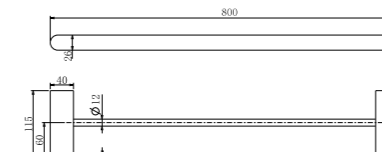

9030D Brushed Gold

Double Towel Rail 800mm
SKU:NR9030dBG
Colours Available: