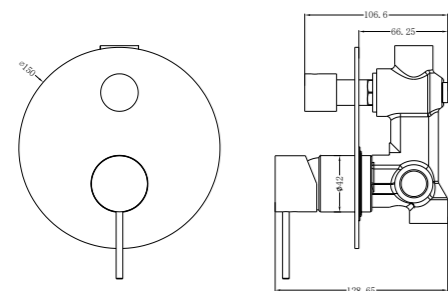

YSW2219-09A Brushed Gold

Shower Mixer With Divertor
SKU:NR221909aBG
Colours Available: