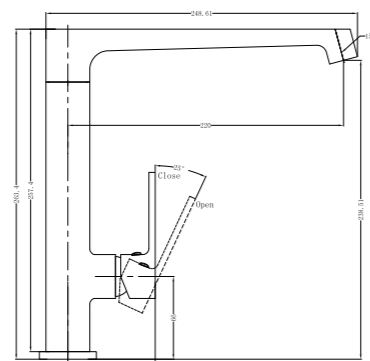

YSW2214-07 Matte Black

Kitchen Mixer
Water Rating: 5 Star, 6L/Min
SKU:NR221407MB
Colours Available: