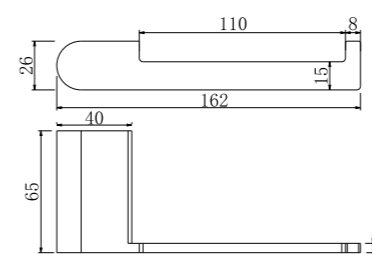

9086 Chrome

Toilet Roll Holder
SKU:NR9086CH
Colours Available: