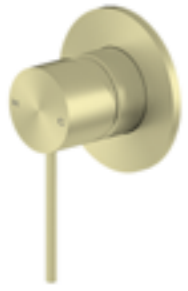

Basin/Bath Spout Only 160/215/250mm  
 Water Rating: 5 Star, 6L/Min  
 160mm SKU:NR221903160BG  
 215mm SKU:NR221903215BG  
 250mm SKU:NR221903250BG  
 Colours Available:

**YSW2219-09 Brushed Gold**

Shower Mixer  
SKU:NR221909BG  
Colours Available: