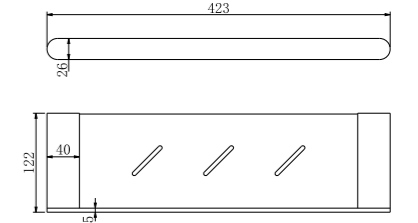

9087A Gun Metal Grey

Shower Shelf
SKU:NR9087aGM
Colours Available: