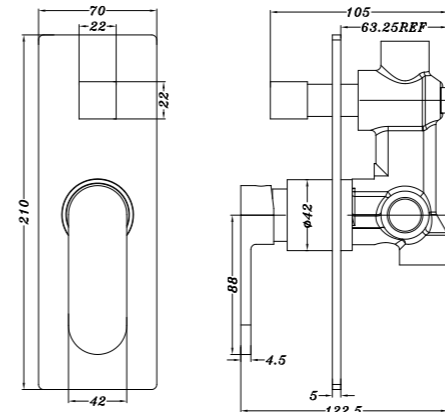

YSW3013-09A Chrome

Shower Mixer With Divertor
SKU:NR301309aCH
Colours Available: