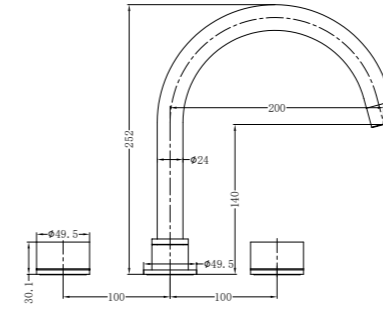

YSW2117-03 Chrome

Bath Set
SKU:NR211703CH
Colours Available: