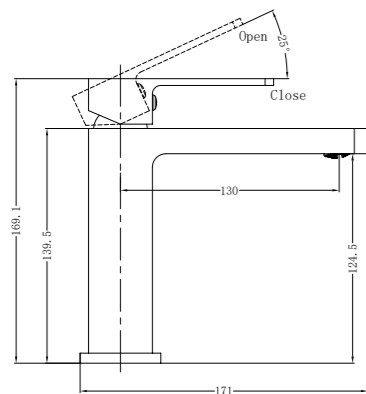

YSW3015-02 Matte Black

Basin Mixer Builders Range
Water Rating: 5 Star, 6L/Min
SKU:NR301502MB
Colours Available: