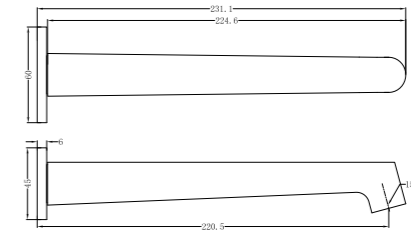

YSW2214-03 Chrome

Bath Spout
SKU:NR221403CH
Colours Available: