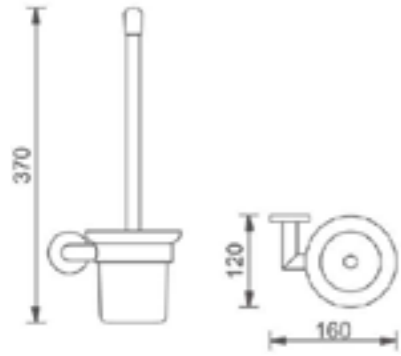

3688 Chrome

Toilet Brush Holder
SKU:NR3688CH
Colours Available: