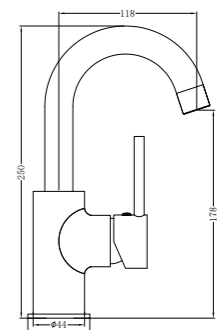

YSW2508-07-1 Chrome

Swivel Basin Mixer
Water Rating: 5 Star, 6L/Min
SKU:NR25080701CH
Colours Available: