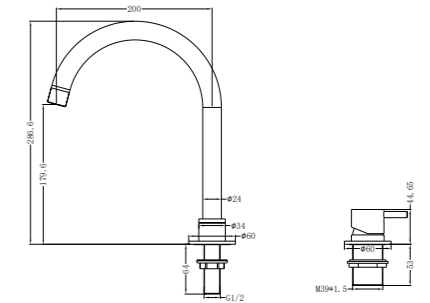

**YSW2219-01B Matte Black**

Hob Basin Mixer Round Spout  
Water Rating: 6 Star, 4.5L/Min  
SKU:NR221901bMB  
Colours Available:

**YSW2219-01C Matte Black**

Hob Basin Mixer Square Spout  
Water Rating: 6 Star, 4.5L/Min  
SKU:NR221901cMB  
Colours Available: