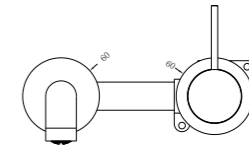

YSW2219-07D Chrome

Wall Basin Mixer Handle Up
Separate Back Plate 160/185/230mm Spout
Water Rating: 5 Star, 6L/Min
160mm SKU:NR221907d160CH
185mm SKU:NR221907d185CH
230mm SKU:NR221907d230CH
Colours Available: