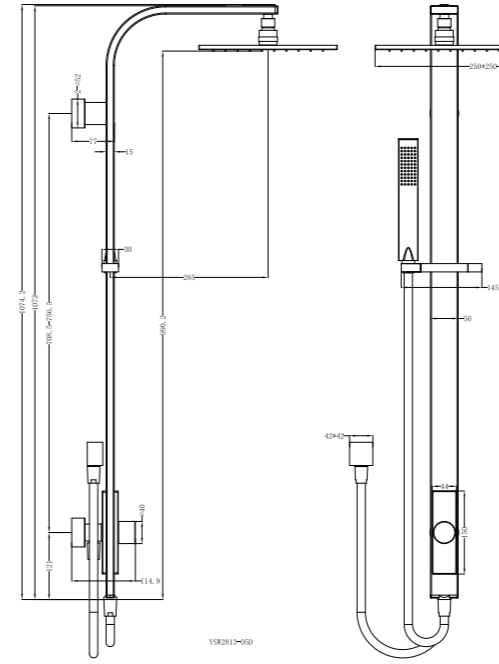

YSW2813-05D Chrome

Rain Square Shower Set Double Hose
Water Rating: 3 Star, 8.5L/Min
SKU:NR281305dCH
Colours Available: