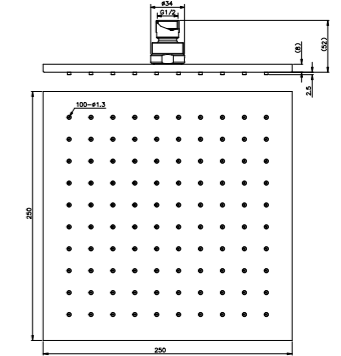

ROB1003 Gun Metal Grey

250mm Square Shower Head
Water Rating: 3 Star, 9L/Min
SKU:NRROB1003GM
Colours Available: