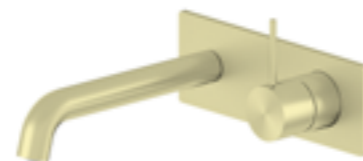

YSW2219-07A Brushed Gold

Wall Basin Mixer 160/185/230mm
Water Rating: 5 Star, 6L/Min
160mm SKU:NR221907a180BG
185mm SKU:NR221907a185BG
230mm SKU:NR221907a230BG
Colours Available: