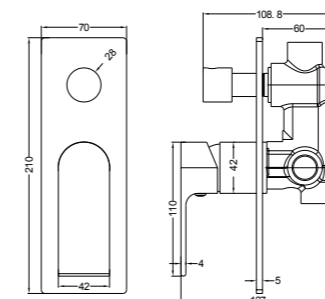

YSW3215-09A Gun Metal Grey

Shower Mixer with Divertor
SKU:NR321509aGM
Colours Available: