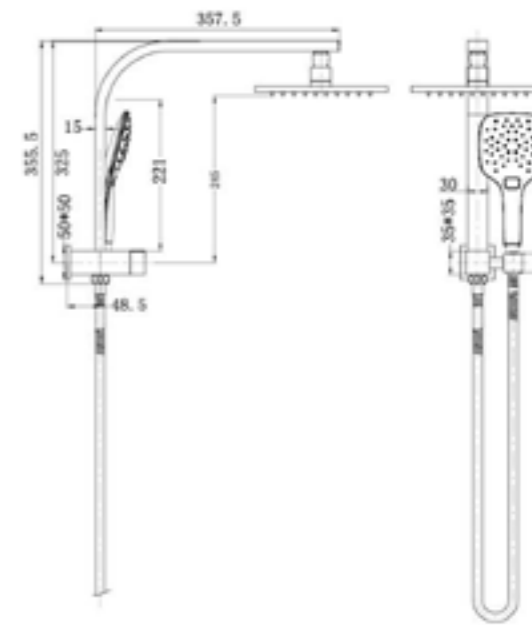

YSW2807-05F Chrome

Dolce Shower Column Set Short
Water Rating: 3 Star, 8.5L/Min
SKU:NR280705fCH
Colours Available:

YSW2807-05D Chrome

Nova Shower Column Set Short
Water Rating: 3 Star, 9L/Min
SKU:NR280705dCH
Colours Available:

YSW2807-05F Matte Black

Dolce Shower Column Set Short
Water Rating: 3 Star, 8.5L/Min
SKU:NR280705fMB
Colours Available:

YSW2807-05F Brushed Nickel

Dolce Shower Column Set Short
Water Rating: 3 Star, 8.5L/Min
SKU:NR280705fBN
Colours Available:

YSW2807-05F Gun Metal Grey

Dolce Shower Column Set Short
Water Rating: 3 Star, 8.5L/Min
SKU:NR280705fGM
Colours Available:

YSW3015-05B Chrome

Celia 2 In 1 Shower
Water Rating: 3 Star, 9L/Min
SKU:NR301505bCH
Colours Available: