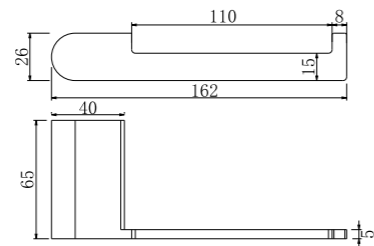

9086 Brushed Rose Gold

Toilet Roll Holder
SKU:NR9086BRG
Colours Available: