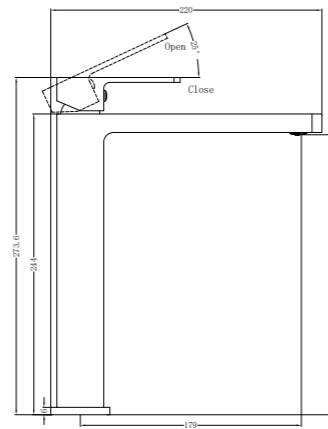

YSW3015-01A Chrome

Tall Basin Mixer
Water Rating: 5 Star, 5L/Min
SKU:NR301501aCH
Colours Available: