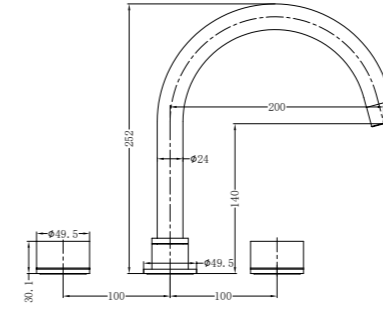

YSW2117-03 Matte Black

Bath Set
SKU:NR211703MB
Colours Available: