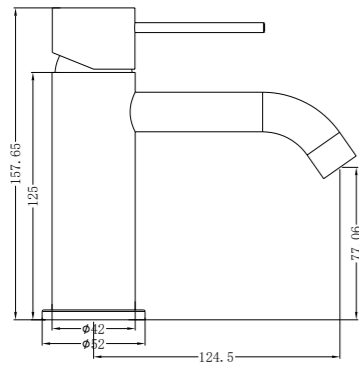

**YSW2219-01A Matte Black**

Tall Basin Mixer  
 Water Rating: 5 Star, 5L/Min  
 SKU:NR221901aMB  
 Colours Available:

**YSW2219-07C Matte Black**

Wall Basin Mixer  
 Separate Back Plate 160/185/230mm Spout  
 Water Rating: 5 Star, 6L/Min  
 160mm SKU:NR221907c160MB  
 185mm SKU:NR221907c185MB  
 230mm SKU:NR221907c230MB  
 Colours Available: