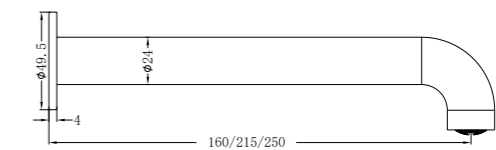

YSW2219-03 Gun Metal Grey

Basin/Bath Spout Only 160/215/250mm
Water Rating: 5 Star, 6L/Min
160mm SKU:NR221903160GM
215mm SKU:NR221903215GM
250mm SKU:NR221903250GM
Colours Available: