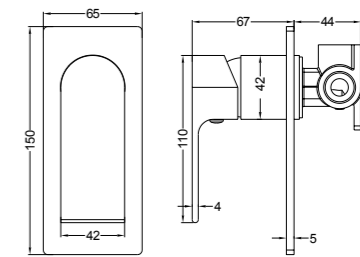

YSW3215-09 Brushed Rose Gold

Shower Mixer
SKU:NR321509BRG
Colours Available: