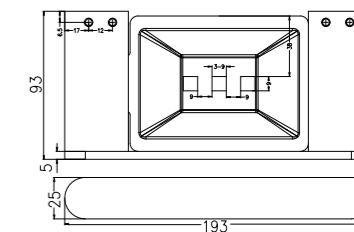

9081 Brushed Nickel

Soap Dish Holder
SKU:NR9081BN
Colours Available: