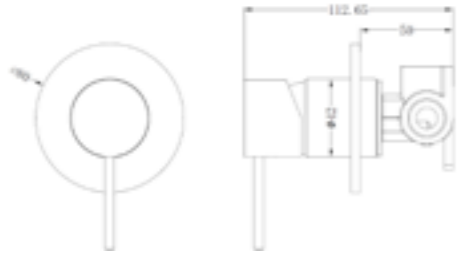

Basin/Bath Spout Only 160/215/250mm  
 Water Rating: 5 Star, 6L/Min  
 160mm SKU:NR221903160BG  
 215mm SKU:NR221903215BG  
 250mm SKU:NR221903250BG  
 Colours Available:

**YSW2219-09 Brushed Gold**

Shower Mixer  
SKU:NR221909BG  
Colours Available: