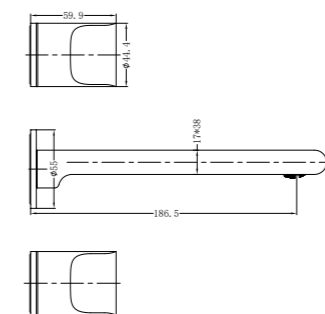

YSW2017-07A Brushed Rose Gold

Wall Basin Set
Water Rating: 6 Star, 4.5L/Min
SKU:NR201707aBRG
Colours Available: