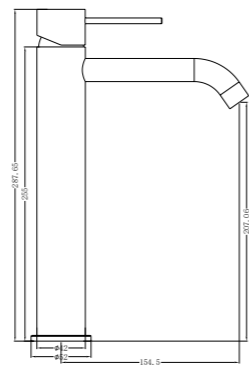

YSW2219-01A Gun Metal Grey

Tall Basin Mixer
Water Rating: 5 Star, 5L/Min
SKU:NR221901aGM
Colours Available: