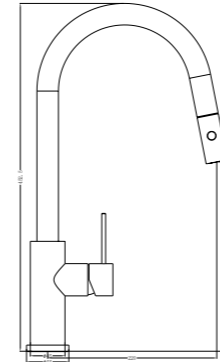

YSW2219-08 Brushed Gold

Pull Out Sink Mixer With Vegie Spray Function
Water Rating: 5 Star, 5L/Min
SKU:NR221908BG
Colours Available: