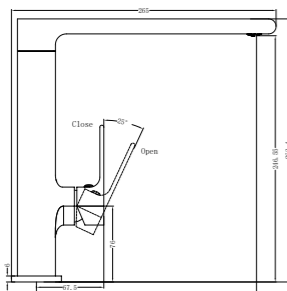

YSW3215-07 Brushed Rose Gold

Kitchen Mixer
Water Rating: 5 Star, 5L/Min
SKU:NR321507BRG
Colours Available: