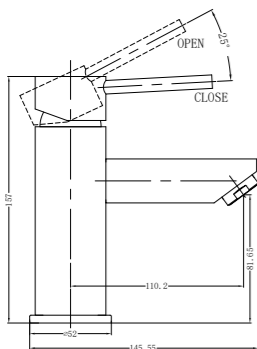

YSW2508-02 Chrome

Basin Mixer Straight Spout
Water Rating: 5 Star, 6L/Min
SKU:NR250802CH
Colours Available: