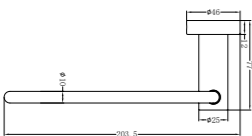

1980 Brushed Nickel

Towel Ring
SKU:NR1980BN
Colours Available: