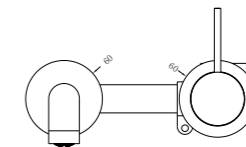

YSW2219-07D Brushed Gold

Wall Basin Mixer Handle Up
Separate Back Plate 160/185/230mm Spout
Water Rating: 5 Star, 6L/Min
160mm SKU:NR221907d160BG
185mm SKU:NR221907d185BG
230mm SKU:NR221907d230BG
Colours Available: