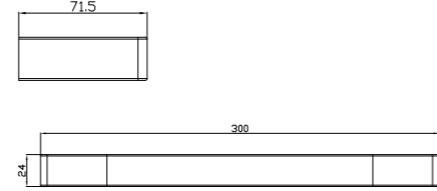

8080 Gun Metal Grey

Hand Towel Rail
SKU:NR8080GM
Colours Available: