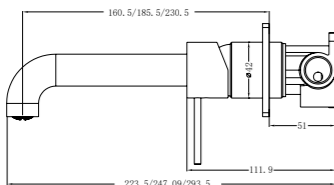

YSW2219-07A Brushed Gold

Wall Basin Mixer 160/185/230mm
Water Rating: 5 Star, 6L/Min
160mm SKU:NR221907a180BG
185mm SKU:NR221907a185BG
230mm SKU:NR221907a230BG
Colours Available: