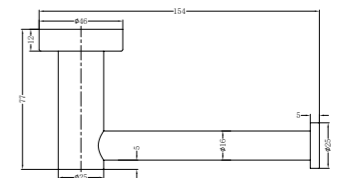

1986 Gun Metal Grey

Toilet Roll Holder
SKU:NR1986GM
Colours Available: