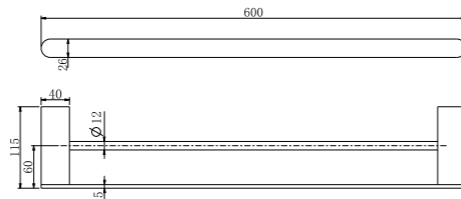

**9024 Chrome**

Single Towel Rail 600mm  
SKU:NR9024CH  
Colours Available:

**9030 Chrome**

Single Towel Rail 800mm  
SKU:NR9030CH  
Colours Available:

**9024D Chrome**

Double Towel Rail 600mm  
SKU:NR9024dCH  
Colours Available: