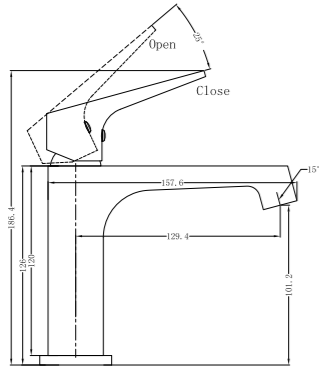

YSW2214-01 White

Basin Mixer
Water Rating: 5 Star, 6L/Min
SKU:NR221401WH
Colours Available: