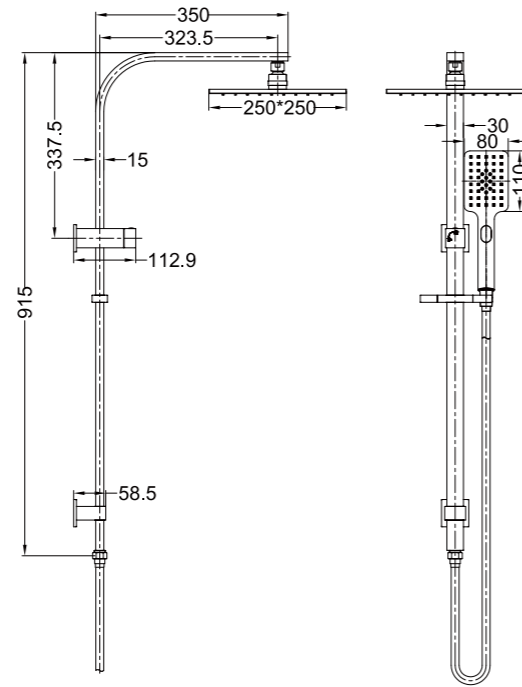

All of the products in our Shower collection are made of solid brass, and they also come with water saving features to minimise wastage and keep those water bills to a minimum.

**YSW3015-05C Chrome**

Celia/Bianca New Shower Set Square Head  
Water Rating: 4 Star, 7.5L/Min  
SKU:NR301505cCH  
Colours Available: