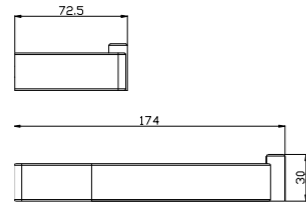

8086 Chrome

Toilet Roll Holder
SKU:NR8086CH
Colours Available: