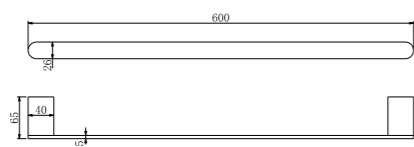

9024 Brushed Gold

Single Towel Rail 600mm
SKU:NR9024BG
Colours Available: