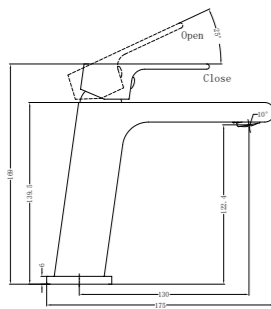

YSW3215-01 Gun Metal Grey

Basin Mixer
Water Rating: 5 Star, 5L/Min
SKU:NR321501GM
Colours Available: