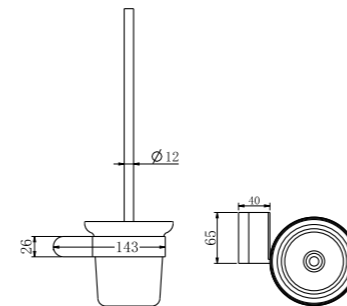

**9024 Gun Metal Grey**

Single Towel Rail 600mm  
SKU:NR9024GM  
Colours Available:

**9024D Gun Metal Grey**

Double Towel Rail 600mm  
SKU:NR9024dGM  
Colours Available:

**9088 Gun Metal Grey**

Toilet Brush Holder  
SKU:NR9088GM  
Colours Available: