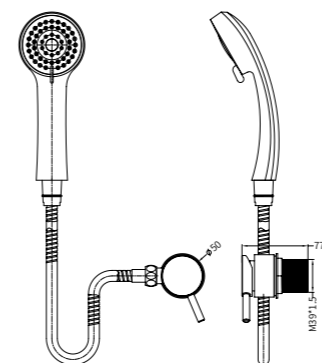

Commercial Range

Caravan Range