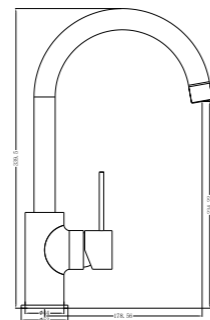

YSW2219-07 Brushed Gold

Kitchen Mixer
Water Rating: 6 Star, 4.5L/Min
SKU:NR221907BG
Colours Available: