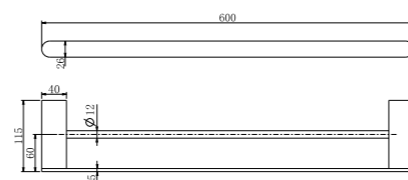

**9080 Brushed Nickel**

Hand Towel Rail  
SKU:NR9080BN  
Colours Available:

**9024 Brushed Nickel**

Single Towel Rail 600mm  
SKU:NR9024BN  
Colours Available:

**9024D Brushed Nickel**

Double Towel Rail 600mm  
SKU:NR9024dBN  
Colours Available: