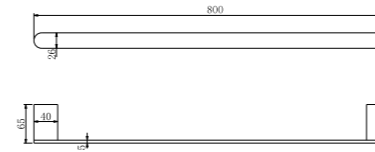

**9086A Brushed Gold**

Toilet Roll Holder  
SKU:NR9086aBG  
Colours Available:

**9086 Brushed Gold**

Toilet Roll Holder  
SKU:NR9086BG  
Colours Available:

**9030 Brushed Gold**

Single Towel Rail 800mm  
SKU:NR9030BG  
Colours Available: