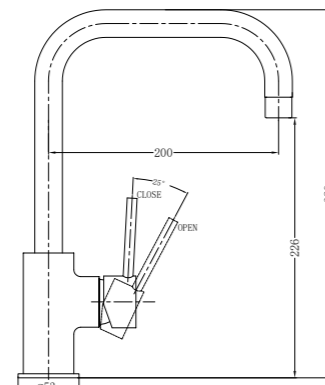

YSW2508-06 Brushed Nickel

Kitchen Mixer Square Shape
Water Rating: 5 Star, 6L/Min
SKU:NR250806BN
Colours Available: