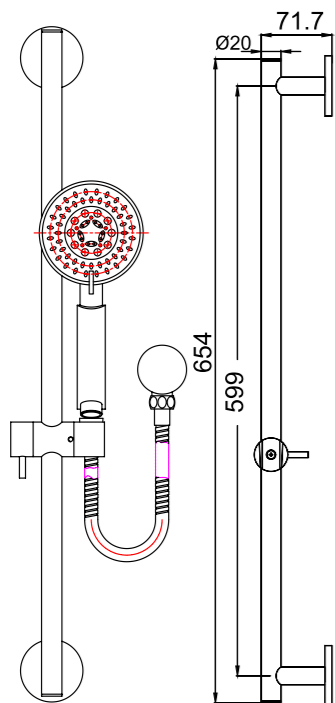

YSW302 Chrome

Nova 3 Function Rail Shower
Water Rating: 3 Star, 8.5L/Min
SKU:NR302CH
Colours Available: