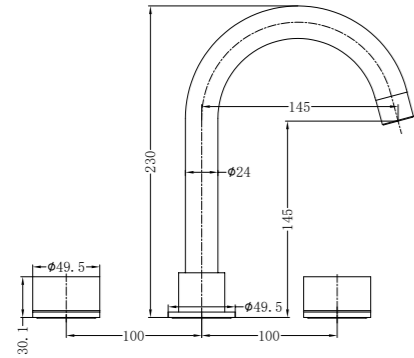

YSW2117-01 Brushed Nickel

Basin Set
Water Rating: 5 Star, 6L/Min
SKU:NR211701BN
Colours Available: