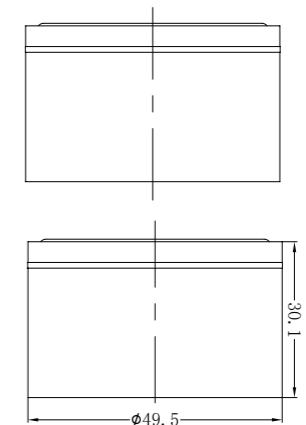

YSW2117-09 Matte Black

Wall Top Assemblies
SKU:NR211709MB
Colours Available: