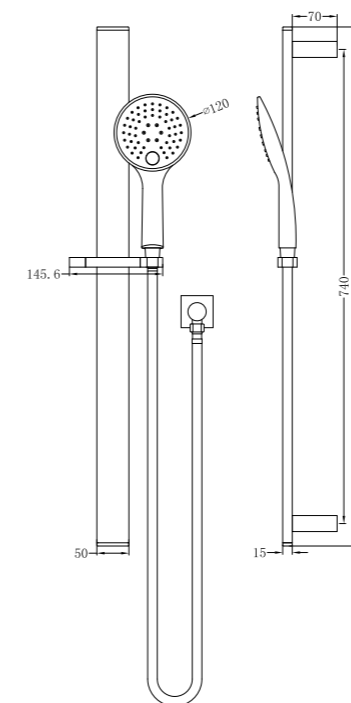

YSW303 Matte Black

Rain 3 Function Rail Shower
Water Rating: 3 Star, 6L/Min
SKU:NR303MB
Colours Available: