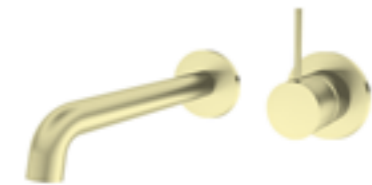

**YSW2219-07C Brushed Gold**

Wall Basin Mixer  
 Separate Back Plate 160/185/230mm Spout  
 Water Rating: 5 Star, 6L/Min  
 160mm SKU:NR221907c160BG  
 185mm SKU:NR221907c185BG  
 230mm SKU:NR221907c230BG  
 Colours Available: