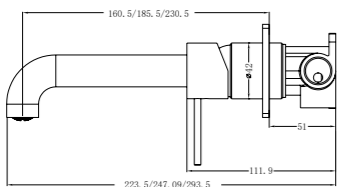

YSW2219-07A Chrome

Wall Basin Mixer 160/185/230mm
Water Rating: 5 Star, 6L/Min
160mm SKU:NR221907a160CH
185mm SKU:NR221907a185CH
230mm SKU:NR221907a230CH
Colours Available: