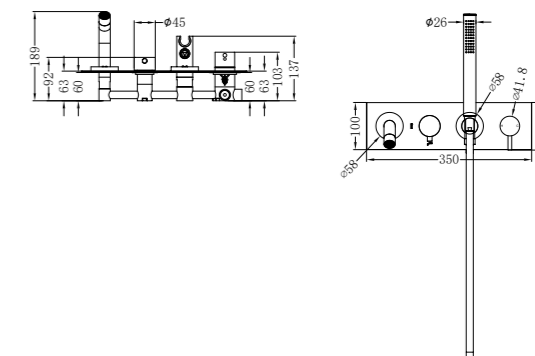

YSW2219-03D Chrome

Wall Mount Bath Mixer With Handshower
Water Rating: 3 Star, 9L/Min
SKU:NR221903dCH
Colours Available: