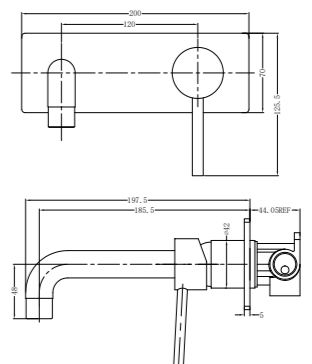

YSW2508-07B Chrome

Wall Basin Mixer (Stylish Spout)
Water Rating: 5 Star, 6L/Min
SKU:NR250807bCH
Colours Available: