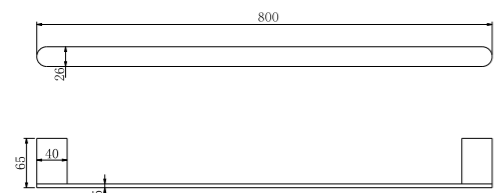

**9080 Matte Black**

Hand Towel Rail  
 SKU:NR9080MB  
 Colours Available:

**9024 Matte Black**

Single Towel Rail 600mm  
SKU:NR9024MB  
Colours Available:

**9030 Matte Black**

Single Towel Rail 800mm  
SKU:NR9030MB  
Colours Available: