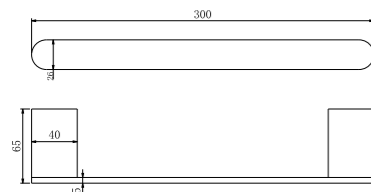

**9030D Brushed Gold**

Double Towel Rail 800mm  
SKU:NR9030dBG  
Colours Available:

**9087A Brushed Gold**

Shower Shelf  
SKU:NR9087aBG  
Colours Available:

**9080 Brushed Gold**

Hand Towel Rail  
SKU:NR9080BG  
Colours Available: