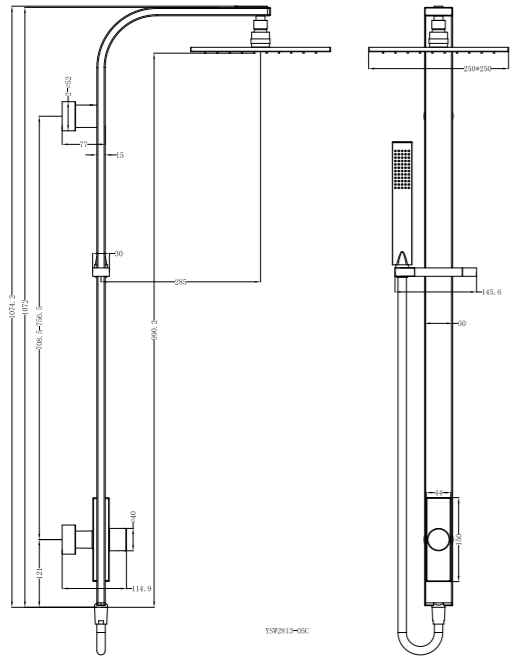

YSW2813-05C Chrome

Rain Square Shower Set Single Hose
Water Rating: 3 Star, 8.5L/Min
SKU:NR281305cCH
Colours Available: