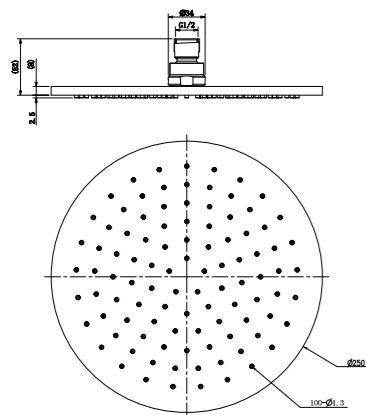

ROA1001 Chrome

250m Round Shower Head
Water Rating: 3 Star, 9L/Min
SKU:NRROA1001CH
Colours Available:

ROA1001 Matte Black

250m Round Shower Head
Water Rating: 3 Star, 9L/Min
SKU:NRROA1001MB
Colours Available:

ROA1001 Brushed Nickel

250m Round Shower Head
Water Rating: 3 Star, 9L/Min
SKU:NRROA1001BN
Colours Available:

ROA0802 Chrome

200mm Round Shower Head
Water Rating: 3 Star, 9L/Min
SKU:NRROA0802CH
Colours Available:

ROA1001 Brushed Rose Gold

250m Round Shower Head
Water Rating: 3 Star, 9L/Min
SKU:NRROA1001BRG
Colours Available:

ROA1001 Gun Metal Grey

250m Round Shower Head
Water Rating: 3 Star, 9L/Min
SKU:NRROA1001GM
Colours Available:

ROA1001 Brushed Gold

250m Round Shower Head
Water Rating: 3 Star, 9L/Min
SKU:NRROA1001BG
Colours Available:

ROA0802 Matte Black

200mm Round Shower Head
Water Rating: 3 Star, 9L/Min
SKU:NRROA0802MB
Colours Available:

ROA0802 Brushed Rose Gold

200mm Round Shower Head
Water Rating: 3 Star, 9L/Min
SKU:NRROA0802BRG
Colours Available: