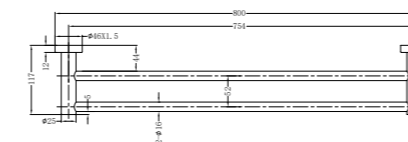

**1980 Brushed Gold**

Towel Ring  
SKU:NR1980BG  
Colours Available:

**1924D Brushed Gold**

Double Towel Rail 600mm  
SKU:NR1924dBG  
Colours Available:

**1930D Brushed Gold**

Double Towel Rail 800mm  
SKU:NR1930dBG  
Colours Available: