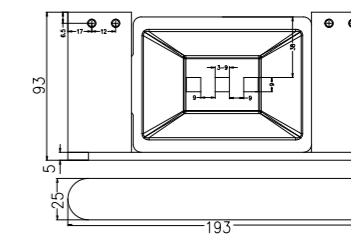

9081 Matte Black

Soap Dish Holder
SKU:NR9081MB
Colours Available: