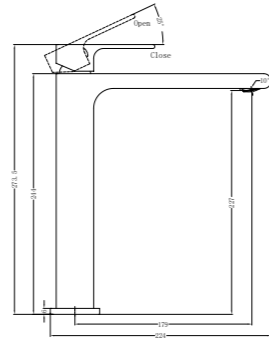

YSW3215-01A Brushed Rose Gold

Tall Basin Mixer
Water Rating: 5 Star, 5L/Min
SKU:NR321501aBRG
Colours Available: