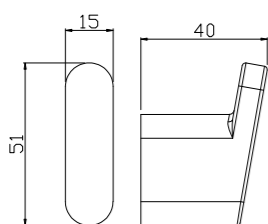

7082A Chrome

Robe Hook
SKU:NR7082aCH
Colours Available: