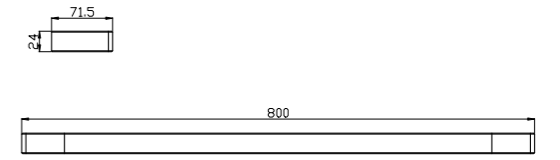

8030 Gun Metal Grey

Single Towel Rail 800mm
SKU:NR8030GM
Colours Available: