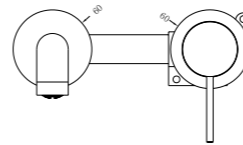

**YSW2219-07C Chrome**

Wall Basin Mixer  
Separate Back Plate 160/185/230mm Spout  
Water Rating: 5 Star, 6L/Min  
160mm SKU:NR221907c160CH  
185mm SKU:NR221907c185CH  
230mm SKU:NR221907c230CH  
Colours Available: