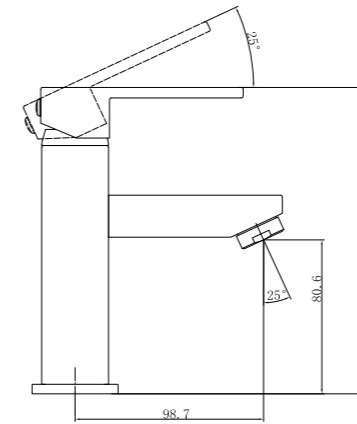

YSW2007-01 Chrome

Basin Mixer
Water Rating: 4 Star, 7.5L/Min
SKU:NR200701CHz
Colours Available: