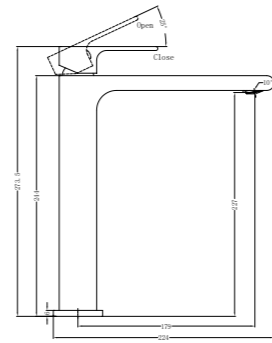

Swivel Bath Spout  
SKU:NR207MB  
Colours Available:

**YSW3215-01 Brushed Nickel**

Basin Mixer  
 Water Rating: 5 Star, 5L/Min  
 SKU:NR321501BN  
 Colours Available:

**YSW3215-01A Brushed Nickel**

Tall Basin Mixer  
 Water Rating: 5 Star, 5L/Min  
 SKU:NR321501aBN  
 Colours Available: