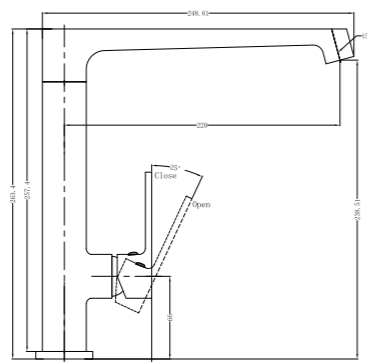

YSW2214-07 Chrome

Kitchen Mixer
Water Rating: 5 Star, 6L/Min
SKU:NR221407CH
Colours Available: