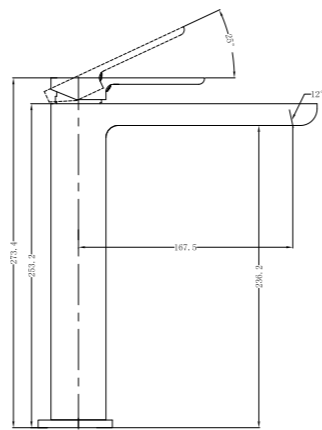

YSW2813-07 Matte Black

Kitchen Mixer
Water Rating: 5 Star, 6L/Min
SKU:NR281307MB
Colours Available: