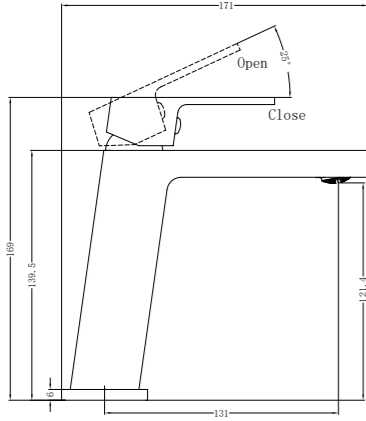

YSW3015-01 Matte Black

Basin Mixer Angle Spout
Water Rating: 5 Star, 5L/Min
SKU:NR301501MB
Colours Available: