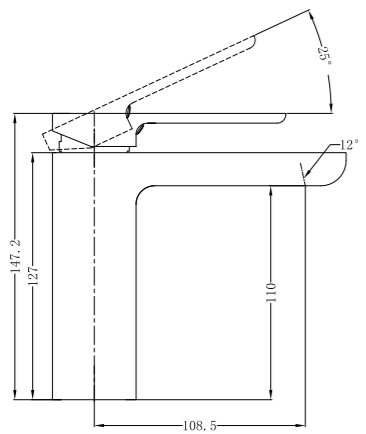

YSW2813-01 Chrome

Basin Mixer
Water Rating: 5 Star, 6L/Min
SKU:NR281301CH
Colours Available: