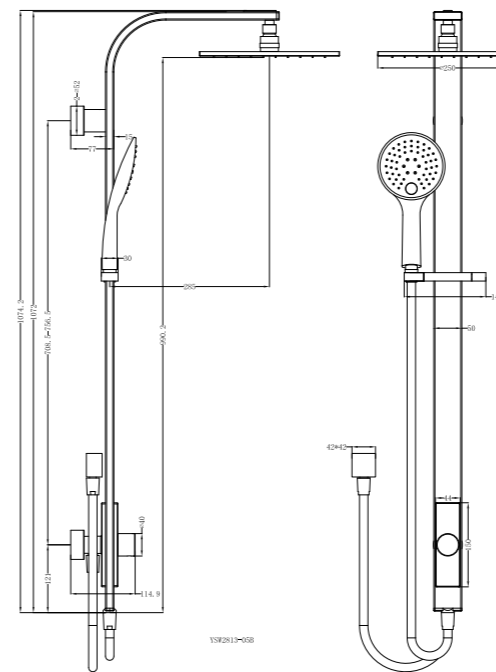

YSW2813-05B Matte Black

Rain Round Shower Set Double Hose
Water Rating: 3 Star, 8.5L/Min
SKU:NR281305bMB
Colours Available: