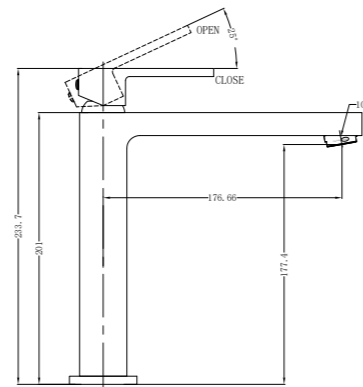

YSW3013-07 Chrome White

Kitchen Mixer
Water Rating: 5 Star, 6L/Min
SKU:NR301307CW
Colours Available: