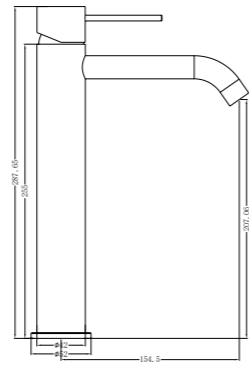

**YSW2219-01A Matte Black**

Tall Basin Mixer  
 Water Rating: 5 Star, 5L/Min  
 SKU:NR221901aMB  
 Colours Available:

**YSW2219-07C Matte Black**

Wall Basin Mixer  
 Separate Back Plate 160/185/230mm Spout  
 Water Rating: 5 Star, 6L/Min  
 160mm SKU:NR221907c160MB  
 185mm SKU:NR221907c185MB  
 230mm SKU:NR221907c230MB  
 Colours Available: