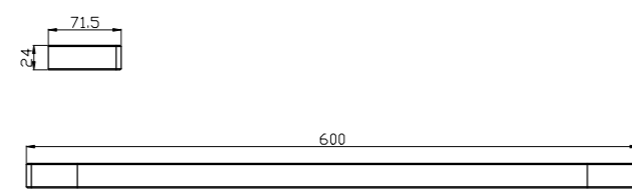

**8030 Matte Black**

Single Towel Rail 800mm  
SKU:NR8030MB  
Colours Available:

**8081 Matte Black**

Soap Dish Holder  
SKU:NR8081MB  
Colours Available:

**8024 Matte Black**

Single Towel Rail 600mm  
SKU:NR8024MB  
Colours Available: