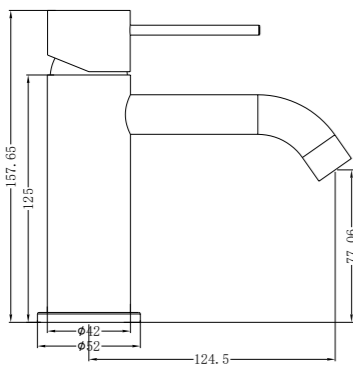

YSW2219-01 Chrome

Basin Mixer
Water Rating: 5 Star, 5L/Min
SKU:NR221901CH
Colours Available: