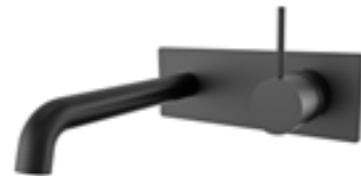

YSW2219-07A Matte Black

Wall Basin Mixer 160/185/230mm
Water Rating: 5 Star, 6L/Min
160mm SKU:NR221907a160MB
185mm SKU:NR221907a185MB
230mm SKU:NR221907a230MB
Colours Available: