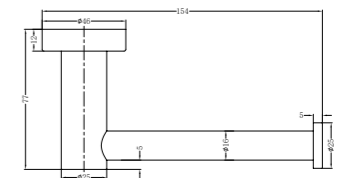

**1924 Brushed Gold**

Single Towel Rail 600mm  
SKU:NR1924BG  
Colours Available:

**1989 Brushed Gold**

Towel Rack  
SKU:NR1989BG  
Colours Available:

**1986 Brushed Gold**

Toilet Roll Holder  
SKU:NR1986BG  
Colours Available: