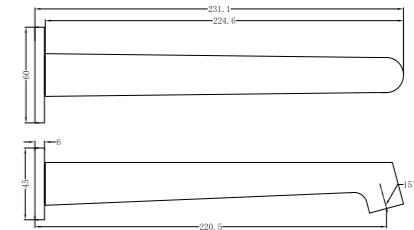

YSW2214-03 Matte Black

Bath Spout
SKU:NR221403MB
Colours Available: