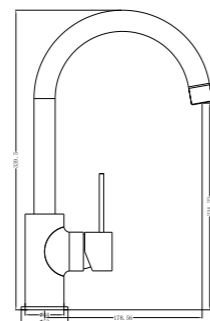

YSW2219-07 Brushed Nickel

Kitchen Mixer
Water Rating: 6 Star, 4.5L/Min
SKU:NR221907BN
Colours Available: