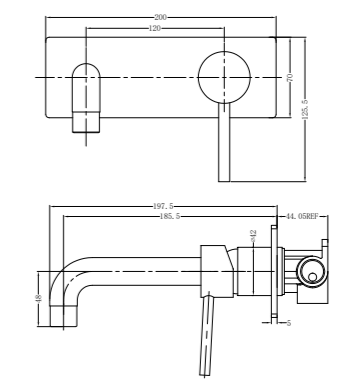

YSW2508-07B Matte Black

Wall Basin Mixer (Stylish Spout)
Water Rating: 5 Star, 6L/Min
SKU:NR250807bMB
Colours Available: