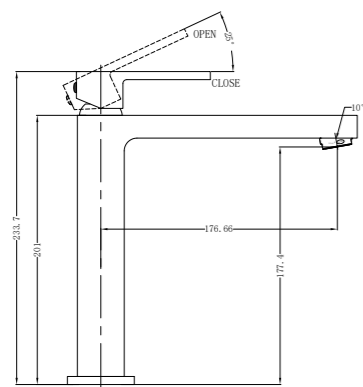

YSW3013-01A Chrome White

Tall Basin Mixer
Water Rating: 5 Star, 6L/Min
SKU:NR301301aCW
Colours Available: