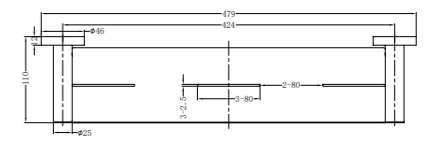

1987A Brushed Gold

Shower Shelf
SKU:NR1987aBG
Colours Available: