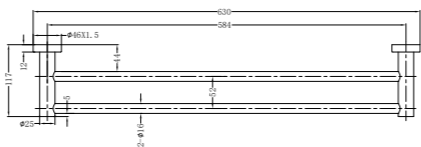

**1930D Brushed Nickel**

Double Towel Rail 800mm  
SKU:NR1930dBN  
Colours Available:

**1930 Brushed Nickel**

Single Towel Rail 800mm  
SKU:NR1930BN  
Colours Available:

**1987A Brushed Nickel**

Shower Shelf  
SKU:NR1987aBN  
Colours Available: