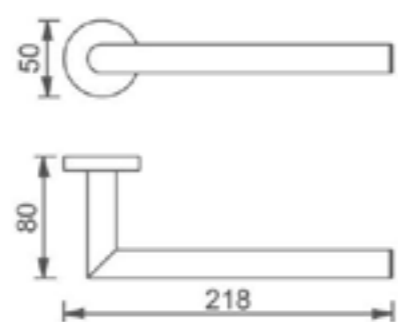

3680 Brushed Nickel

Hand Towel Rail
SKU:NR3680BN
Colours Available: