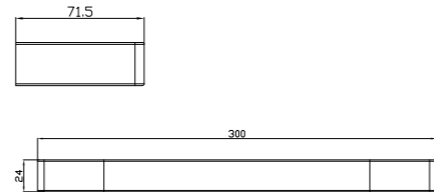

8080 Chrome

Hand Towel Rail
SKU:NR8080CH
Colours Available: