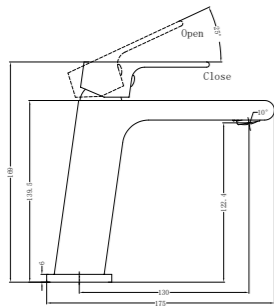

YSW3215-01 Brushed Gold

Basin Mixer
Water Rating: 5 Star, 5L/Min
SKU:NR321501BG
Colours Available: