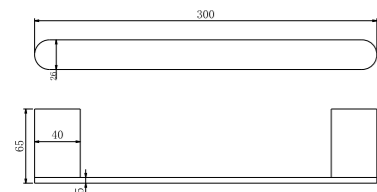

**9030D Gun Metal Grey**

Double Towel Rail 800mm  
SKU:NR9030dGM  
Colours Available:

**9087A Gun Metal Grey**

Shower Shelf  
SKU:NR9087aGM  
Colours Available:

**9080 Gun Metal Grey**

Hand Towel Rail  
SKU:NR9080GM  
Colours Available: