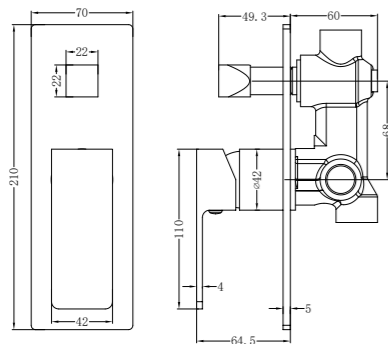

YSW3015-09A Chrome

Shower Mixer with Divertor
SKU:NR301509aCH
Colours Available: