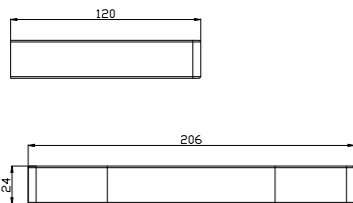

8081 Chrome

Soap Dish Holder
SKU:NR8081CH
Colours Available: