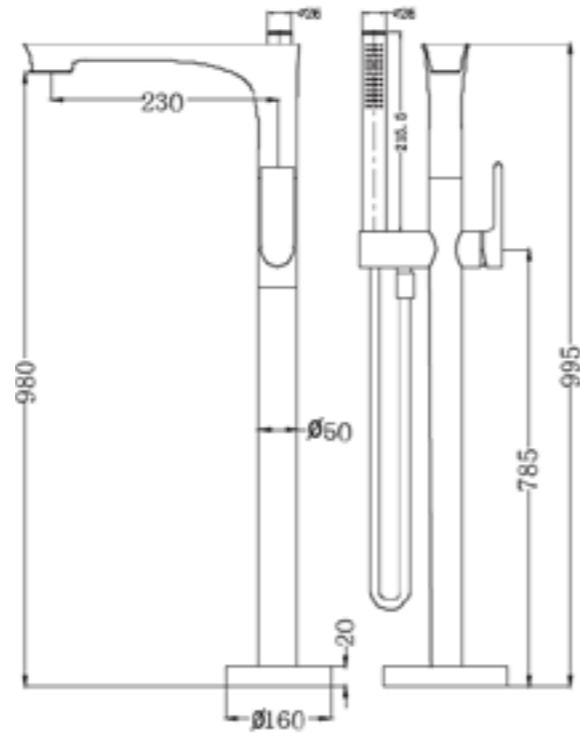

**ROB1003 Brushed Nickel**

250mm Square Shower Head  
Water Rating: 3 Star, 9L/Min  
SKU:NRROB1003BN  
Colours Available:

**YSW3215-03A Chrome**

Bianca Floor Standing Bath Mixer  
 Water Rating: 4 Star, 7.5L/Min  
 SKU:NR321503aCH  
 Colours Available: