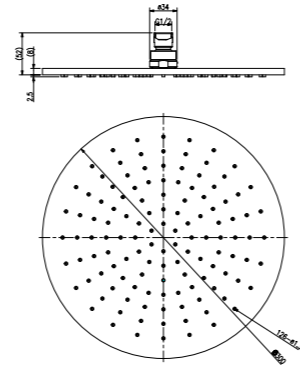

ROB1202 Chrome

300mm Square Shower Head
Water Rating: 3 Star, 9L/Min
SKU:NRROB1202CH
Colours Available: