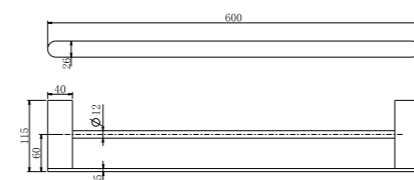

9024D Gun Metal Grey

Double Towel Rail 600mm
SKU:NR9024dGM
Colours Available: