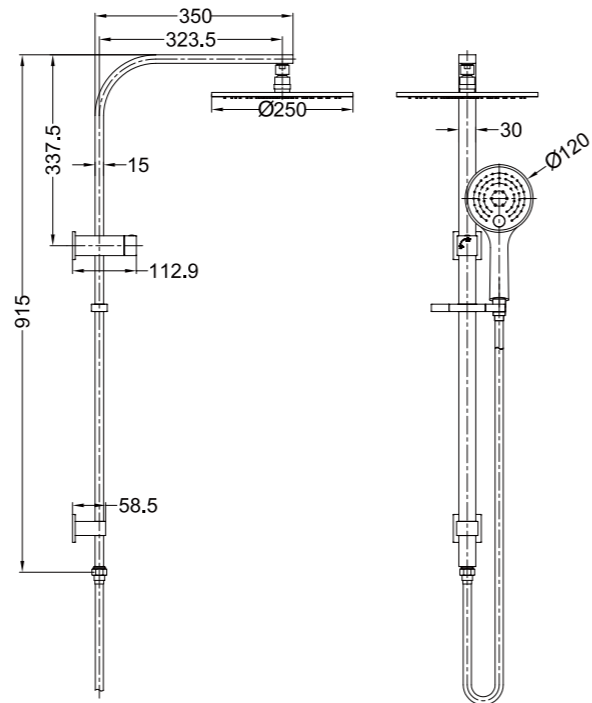

YSW2508-05C Chrome

Mecca/Bianca Shower Set Round Head
Water Rating: 3 Star, 9L/Min
SKU:NR250805cCH
Colours Available: