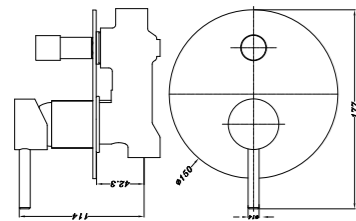

YSW2508-09A Matte Black

Shower Mixer With Divertor
SKU:NR250809aMB
Colours Available: