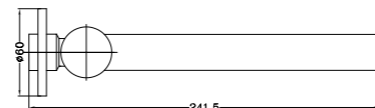

YSW202 Chrome

Wall Mounted Swivel Bath Spout
SKU:NR202CH
Colours Available: