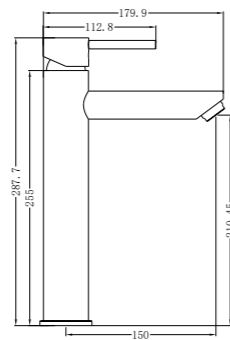

YSW2508-04 Matte Black

Tall Basin Mixer
Water Rating: 5 Star, 6L/Min
SKU:NR250804MB
Colours Available: