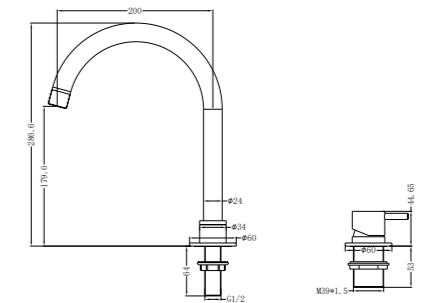

**YSW2219-01B Brushed Nickel**

Hob Basin Mixer Round Spout  
Water Rating: 6 Star, 4.5L/Min  
SKU:NR221901bBN  
Colours Available:

**YSW2219-01C Brushed Nickel**

Hob Basin Mixer Square Spout  
Water Rating: 6 Star, 4.5L/Min  
SKU:NR221901cBN  
Colours Available: