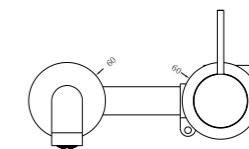

YSW2219-07D Gun Metal Grey

Wall Basin Mixer Handle Up
Separate Back Plate 160/185/230mm Spout
Water Rating: 5 Star, 6L/Min
160mm SKU:NR221907d160GM
185mm SKU:NR221907d185GM
230mm SKU:NR221907d230GM
Colours Available: