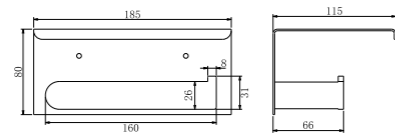

9086A Gun Metal Grey

Toilet Roll Holder
SKU:NR9086aGM
Colours Available: