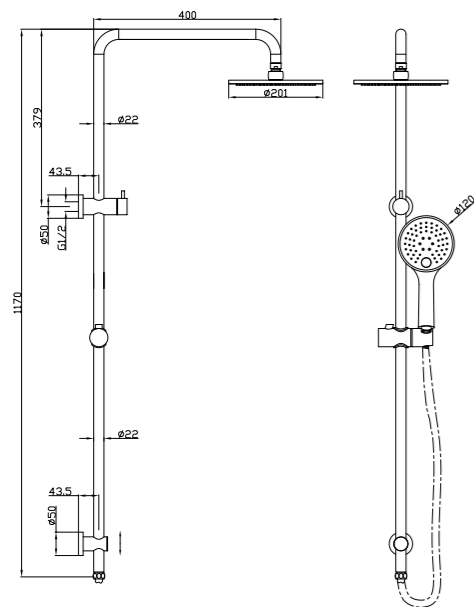

YSW2508-05A Matte Black

Dolce/Mecca Shower Set
Water Rating: 3 Star, 9L/Min
SKU:NR250805aMB
Colours Available: