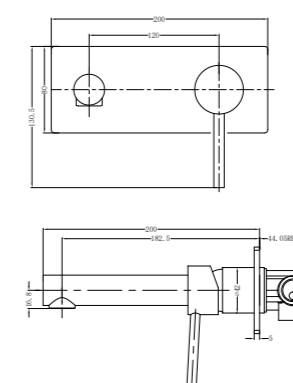

YSW2508-07A Matte Black

Wall Basin Mixer (Straight Spout)
Water Rating: 5 Star, 6L/Min
SKU:NR250807aMB
Colours Available: