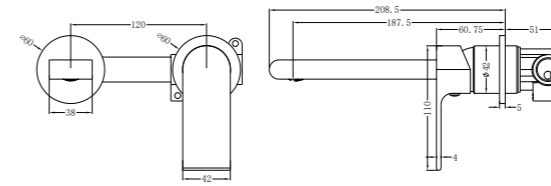

YSW3215-09E Brushed Nickel

Wall Basin Mixer Separate Back Plate
Water Rating: 5 Star, 5L/Min
SKU:NR321509eBN
Colours Available: