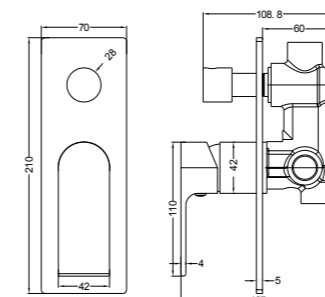

YSW3215-09A Brushed Gold

Shower Mixer with Divertor
SKU:NR321509aBG
Colours Available: