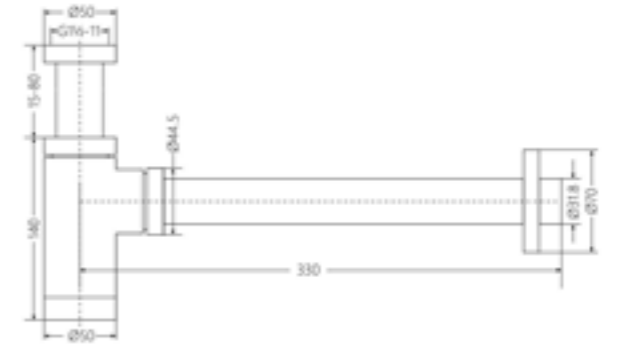

# Accessories

**A186 Chrome**  
Bottle Trap (32mm)  
SKU:NRA186CH  
Colours Available:  
● ●

**A186 Matte Black**  
Bottle Trap (32mm)  
SKU:NRA186MB  
Colours Available:  
● ●

**A186-E Chrome**  
Bottle Trap (40mm)  
SKU:NRA186eCH  
Colours Available:  
● ● ● ● ●