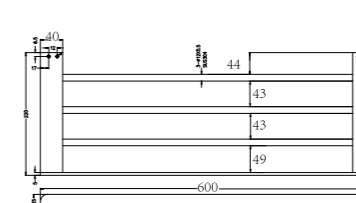

9089 Brushed Gold

Towel Rack
SKU:NR9089BG
Colours Available: