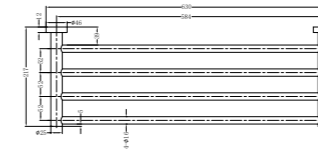

**1980A Brushed Nickel**

Hand Towel Rail  
SKU:NR1980aBN  
Colours Available:

**1924 Brushed Nickel**

Single Towel Rail 600mm  
SKU:NR1924BN  
Colours Available:

**1989 Brushed Nickel**

Towel Rack  
SKU:NR1989BN  
Colours Available: