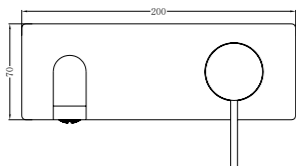

YSW2219-07A Brushed Nickel

Wall Basin Mixer 160/185/230mm
Water Rating: 5 Star, 6L/Min
160mm SKU:NR221907a160BN
185mm SKU:NR221907a185BN
230mm SKU:NR221907a230BN
Colours Available: