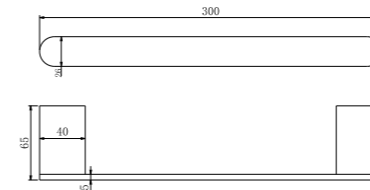

9080 Brushed Rose Gold

Hand Towel Rail
SKU:NR9080BRG
Colours Available: