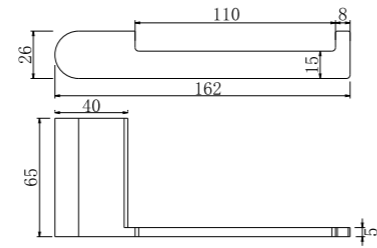

9086 Brushed Gold

Toilet Roll Holder
SKU:NR9086BG
Colours Available: