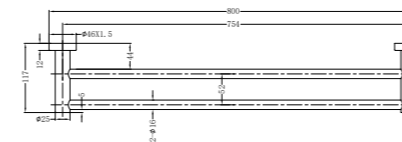

**1930D Brushed Nickel**

Double Towel Rail 800mm  
SKU:NR1930dBN  
Colours Available:

**1930 Brushed Nickel**

Single Towel Rail 800mm  
SKU:NR1930BN  
Colours Available:

**1987A Brushed Nickel**

Shower Shelf  
SKU:NR1987aBN  
Colours Available: