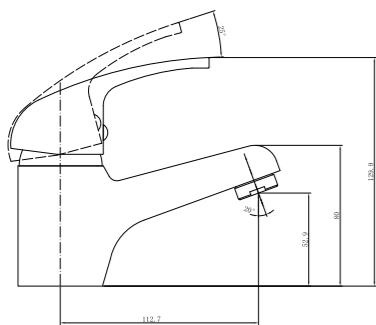

YSW1100-01 Chrome

Basin Mixer
Water Rating: 4 Star, 7.5L/Min
SKU:NR110001CH
Colours Available: