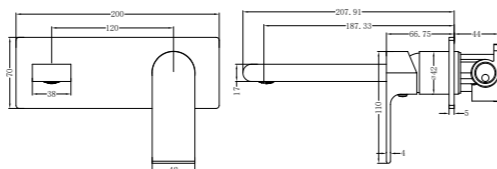

YSW3215-07A Brushed Rose Gold

Wall Basin Mixer
Water Rating: 5 Star, 5L/Min
SKU:NR321507aBRG
Colours Available: