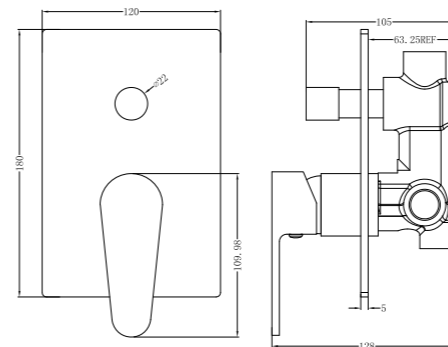

YSW2214-09A Chrome

Shower Mixer with Divertor
SKU:NR221409aCH
Colours Available: