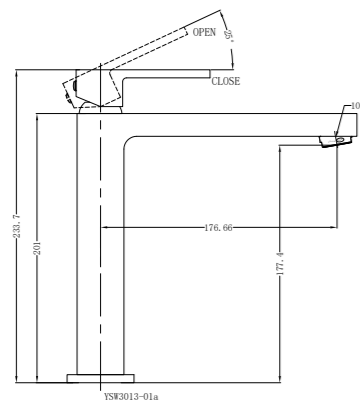

YSW3013-01A Chrome

Tall Basin Mixer
Water Rating: 5 Star, 6L/Min
SKU:NR301301aCH
Colours Available: