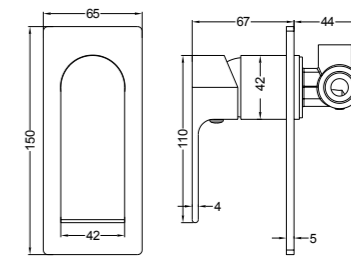

YSW3215-09 Brushed Gold

Shower Mixer
SKU:NR321509BG
Colours Available: