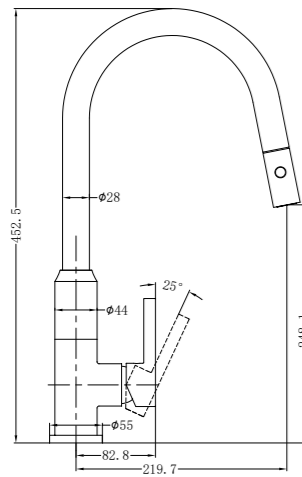

YSW2317-o8 Matt Black

Pearl Pull Out Sink Mixer With Vegie Spray Function
Water Rating: 5 Star, 6L/Min
SKU:NR231708MB
Colours Available: