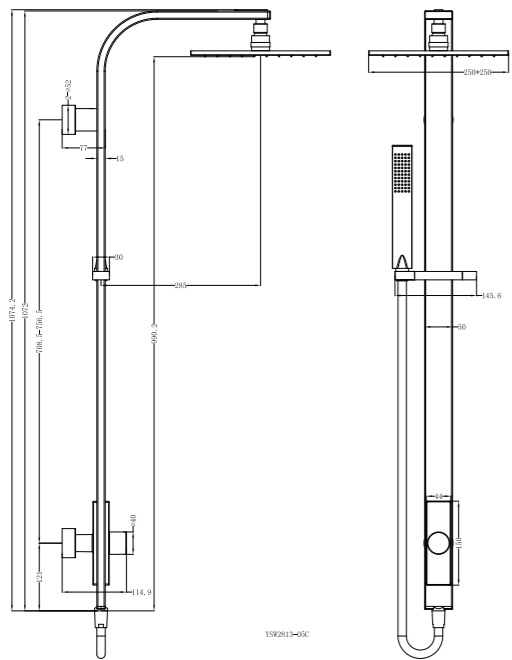

YSW2813-05C Matte Black

Rain Square Shower Set Single Hose
Water Rating: 3 Star, 8.5L/Min
SKU:NR281305cMB
Colours Available: