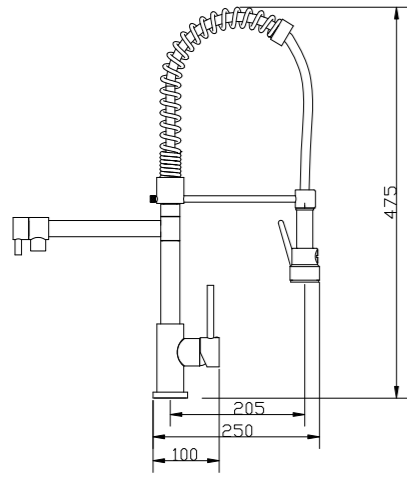

FD0020-CCT Chrome

Gamma Pull Out Spray Sink Mixer
Water Rating: 4 Star, 7L/Min
SKU:NR130077CH
Colours Available: