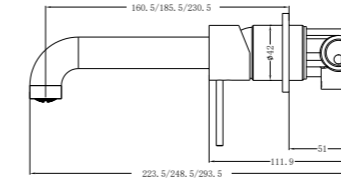

**YSW2219-01A Matte Black**

Tall Basin Mixer  
 Water Rating: 5 Star, 5L/Min  
 SKU:NR221901aMB  
 Colours Available:

**YSW2219-07C Matte Black**

Wall Basin Mixer  
 Separate Back Plate 160/185/230mm Spout  
 Water Rating: 5 Star, 6L/Min  
 160mm SKU:NR221907c160MB  
 185mm SKU:NR221907c185MB  
 230mm SKU:NR221907c230MB  
 Colours Available: