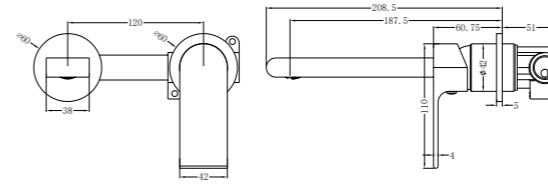

YSW3215-09E Brushed Gold

Wall Basin Mixer Separate Back Plate
Water Rating: 5 Star, 5L/Min
SKU:NR321509eBG
Colours Available: