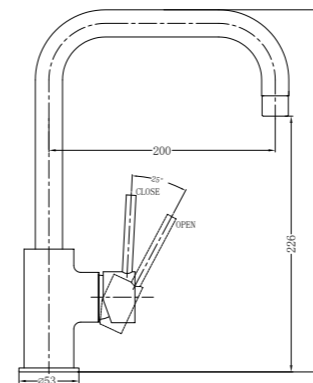

YSW2508-06 Matte Black

Kitchen Mixer Square Shape
Water Rating: 5 Star, 6L/Min
SKU:NR250806MB
Colours Available: