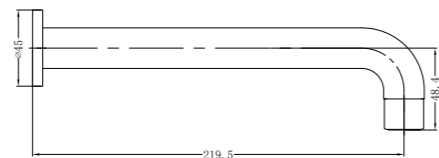

**YSW2508-09 Matte Black**

Shower Mixer  
SKU:NR250809MB  
Colours Available:

**YSW2508-09A Matte Black**

Shower Mixer With Divertor  
SKU:NR250809aMB  
Colours Available:

**YSW2508-03 Matte Black**

Basin/Bath Spout Only 200mm  
Water Rating: 5 Star, 6L/Min  
SKU:NR250803200MB  
Colours Available: