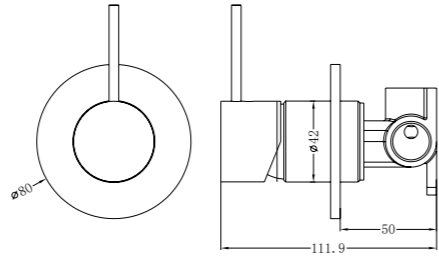

YSW2219-09B Brushed Nickel

Shower Mixer Handle Up
SKU:NR221909bBN
Colours Available: