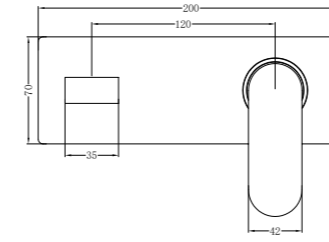

YSW3013-07A Chrome White

Wall Basin Mixer
Water Rating: 5 Star, 6L/Min
SKU:NR301307aCW
Colours Available: