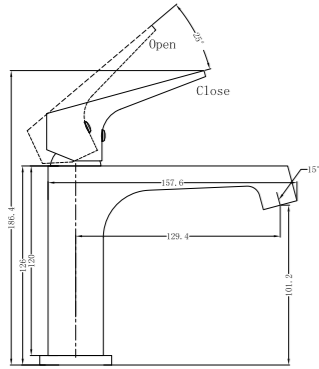

YSW2214-01 Matte Black

Basin Mixer
Water Rating: 5 Star, 6L/Min
SKU:NR221401MB
Colours Available: