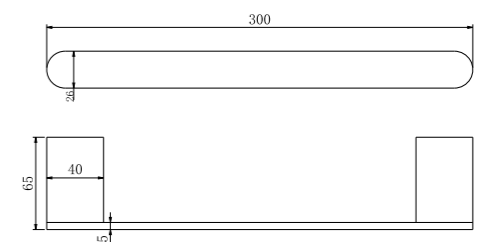

9080 Matte Black

Hand Towel Rail
SKU:NR9080MB
Colours Available: