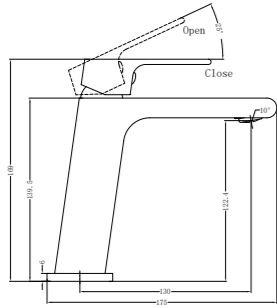

YSW3215-01 Chrome

Basin Mixer
Water Rating: 5 Star, 5L/Min
SKU:NR321501CH
Colours Available: