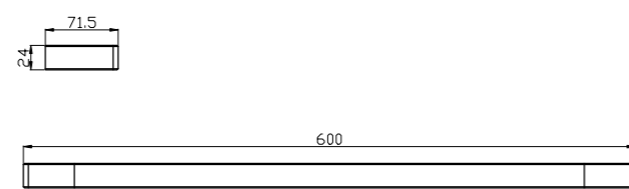

**8030 Gun Metal Grey**

Single Towel Rail 800mm  
SKU:NR8030GM  
Colours Available:

**8081 Gun Metal Grey**

Soap Dish Holder  
SKU:NR8081GM  
Colours Available:

**8024 Gun Metal Grey**

Single Towel Rail 600mm  
SKU:NR8024GM  
Colours Available: