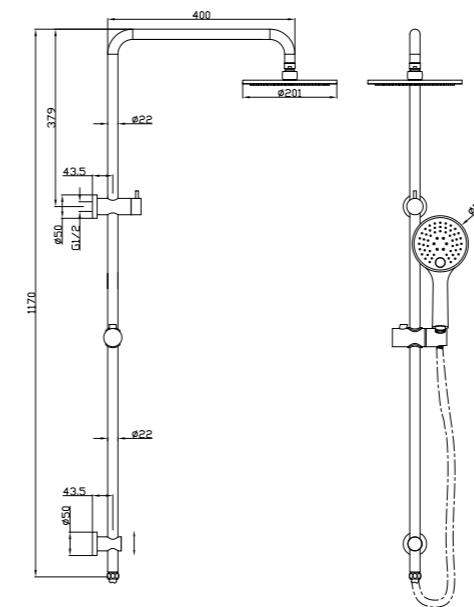

YSW2508-05A Brushed Gold

Dolce/Mecca Shower Set
Water Rating: 3 Star, 9L/Min
SKU:NR250805aBG
Colours Available: