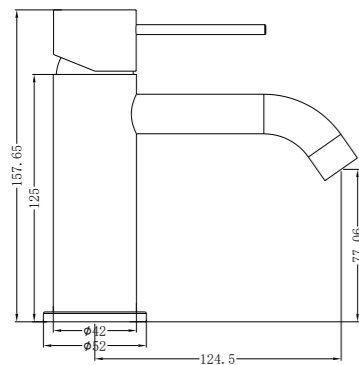

YSW2219-01 Brushed Nickel

Basin Mixer
Water Rating: 5 Star, 5L/Min
SKU:NR221901BN
Colours Available: