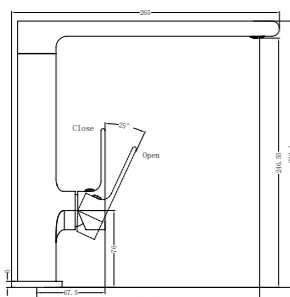

YSW3215-07 Brushed Gold

Kitchen Mixer
Water Rating: 5 Star, 5L/Min
SKU:NR321507BG
Colours Available: