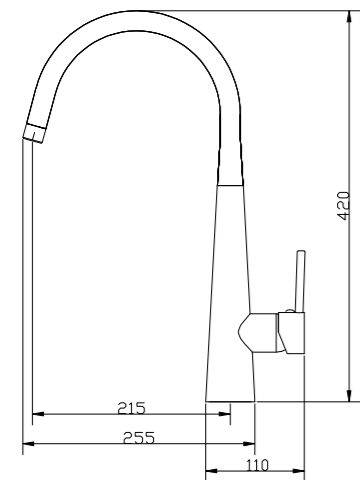

2283 Chrome

Ava Sink Mixer (35mm Cartridge)
Water Rating: 5 Star, 6L/Min
SKU:NR2283CH
Colours Available: