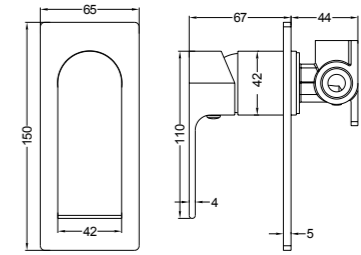

YSW3215-09 Chrome

Shower Mixer
SKU:NR321509CH
Colours Available: