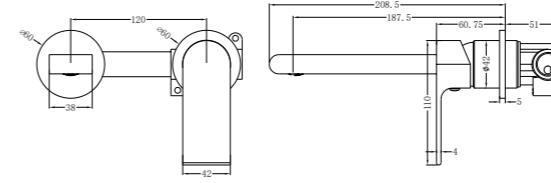

YSW3215-09E Chrome

Wall Basin Mixer Separate Back Plate
Water Rating: 5 Star, 5L/Min
SKU:NR321509eCH
Colours Available: