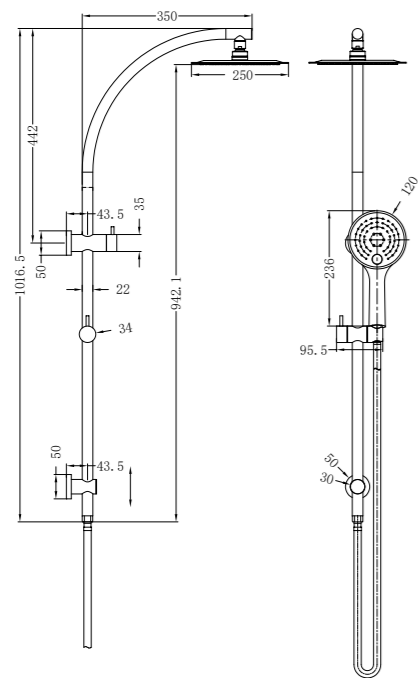

YSW2807-05E Matte Black

Dolce Shower Column Set
Water Rating: 3 Star, 8.5L/Min
SKU:NR280705eMB
Colours Available: