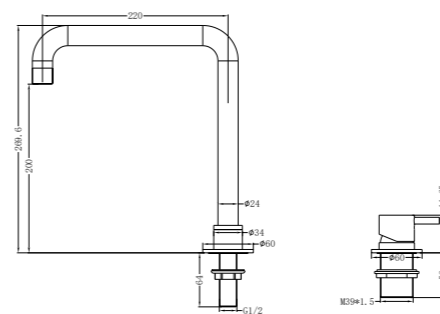

**YSW2219-01B Brushed Nickel**

Hob Basin Mixer Round Spout  
Water Rating: 6 Star, 4.5L/Min  
SKU:NR221901bBN  
Colours Available:

**YSW2219-01C Brushed Nickel**

Hob Basin Mixer Square Spout  
Water Rating: 6 Star, 4.5L/Min  
SKU:NR221901cBN  
Colours Available: