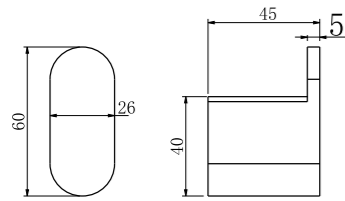

9082 Brushed Gold

Robe Hook
SKU:NR9082BG
Colours Available: