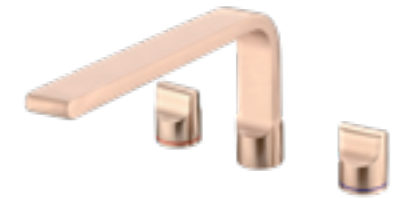

YSW2017-07 Brushed Rose Gold

Kitchen Set
Water Rating: 6 Star, 4.5L/Min
SKU:NR201707BRG
Colours Available: