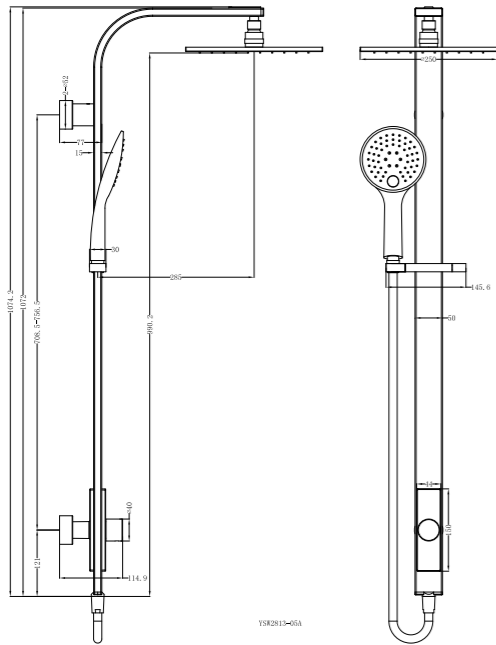

YSW2813-05A Matte Black

Rain Round Shower Set Single Hose
Water Rating: 3 Star, 8.5L/Min
SKU:NR281305aMB
Colours Available: