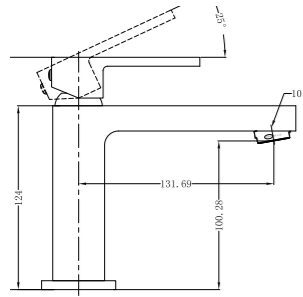

YSW3013-01 Chrome

Basin Mixer
Water Rating: 5 Star, 6L/Min
SKU:NR301301CH
Colours Available: