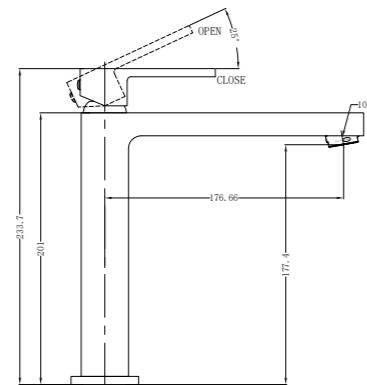

YSW3013-07 Matte Black

Kitchen Mixer
Water Rating: 5 Star, 6L/Min
SKU:NR301307MB
Colours Available: