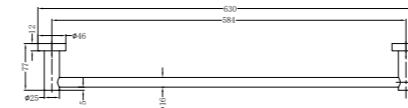

1924 Matte Black

Single Towel Rail 600mm
SKU:NR1924MB
Colours Available: