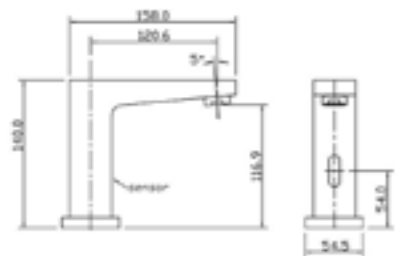

YSW403 Chrome
Electronic Basin Tap
Water Rating: 6 Star, 6L/Min
SKU:NR403CH
Colours Available: