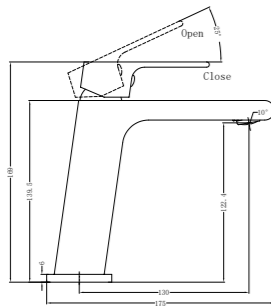

YSW3215-01 Brushed Rose Gold

Basin Mixer
Water Rating: 5 Star, 5L/Min
SKU:NR321501BRG
Colours Available: