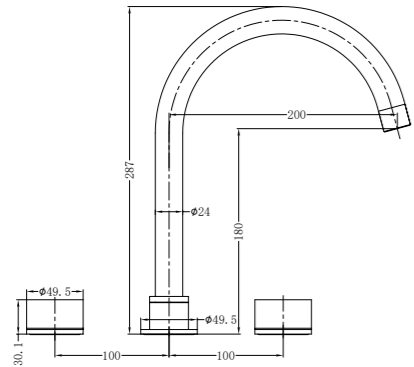

YSW2117-07 Matte Black

Kitchen Set
Water Rating: 5 Star, 6L/Min
SKU:NR211707MB
Colours Available: