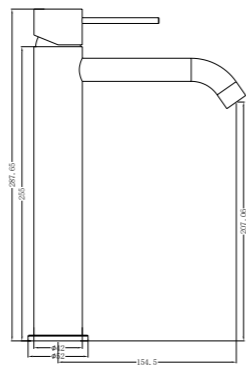

**YSW2219-07C Chrome**

Wall Basin Mixer  
Separate Back Plate 160/185/230mm Spout  
Water Rating: 5 Star, 6L/Min  
160mm SKU:NR221907c160CH  
185mm SKU:NR221907c185CH  
230mm SKU:NR221907c230CH  
Colours Available: