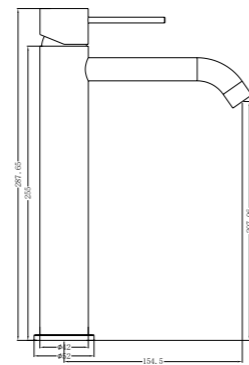

YSW2219-01A Brushed Nickel

Tall Basin Mixer
Water Rating: 5 Star, 5L/Min
SKU:NR221901aBN
Colours Available: