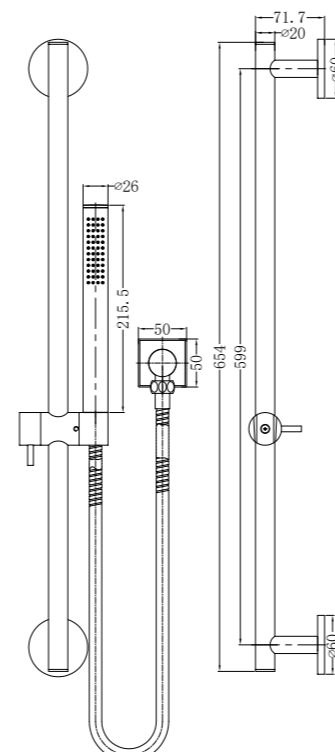

YSW311 Brushed Rose Gold

Dolce Shower Rail With Slim Hand Shower
Water Rating: 3 Star, 9L/Min
SKU:NR311BRG
Colours Available: