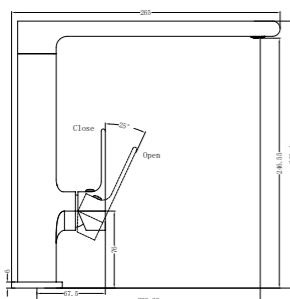

YSW3215-07 Gun Metal Grey

Kitchen Mixer
Water Rating: 5 Star, 5L/Min
SKU:NR321507GM
Colours Available: