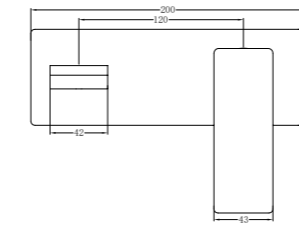

YSW2813-07A Chrome

Wall Basin Mixer
Water Rating: 5 Star, 6L/Min
SKU:NR281307aCH
Colours Available: