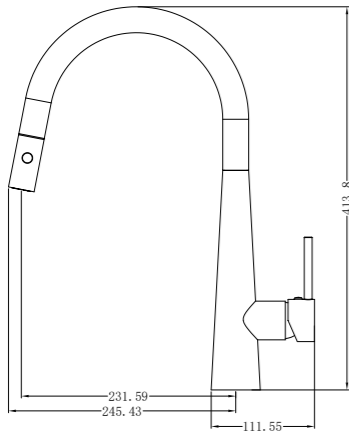

YSW5810-09C Chrome

Dolce Pull Out Sink Mixer With Vegie Spray
Water Rating: 5 Star, 6L/Min
SKU:NR581009cCH
Colours Available: