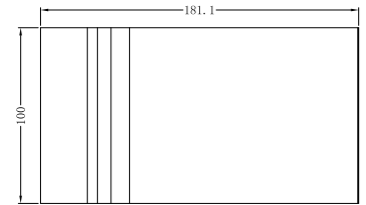

YSW203 Chrome

Waterfall Spout
SKU:NR203CH
Colours Available: