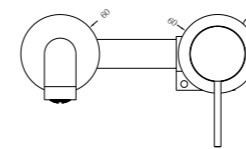

YSW2219-07C Gun Metal Grey

Wall Basin Mixer
Separate Back Plate 160/185/230mm Spout
Water Rating: 5 Star, 6L/Min
160mm SKU:NR221907c160GM
185mm SKU:NR221907c185GM
230mm SKU:NR221907c230GM
Colours Available: