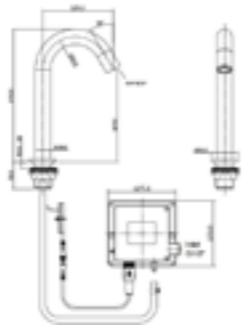

Commercial Range

Caravan Range