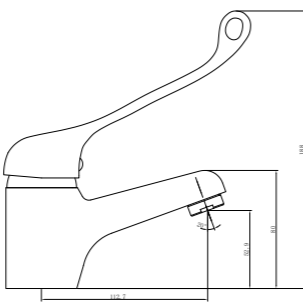

YSW1100-01D Chrome

Care Basin Mixer
Water Rating: 4 Star, 7.5L/Min
SKU:NR110001dCH
Colours Available: