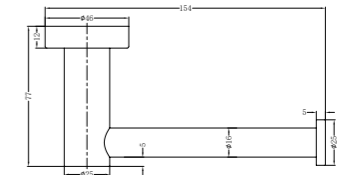

1986 Brushed Nickel

Toilet Roll Holder
SKU:NR1986BN
Colours Available: