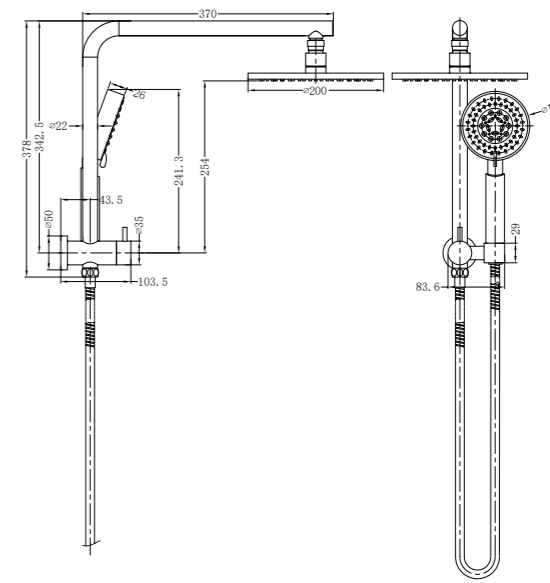

YSW2807-05F Matte Black

Dolce Shower Column Set Short
Water Rating: 3 Star, 8.5L/Min
SKU:NR280705fMB
Colours Available: