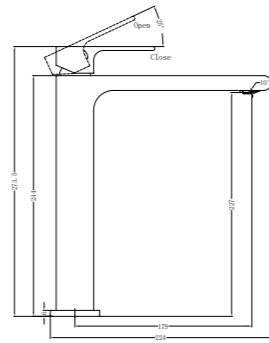

YSW3215-01A Gun Metal Grey

Tall Basin Mixer
Water Rating: 5 Star, 5L/Min
SKU:NR321501aGM
Colours Available: