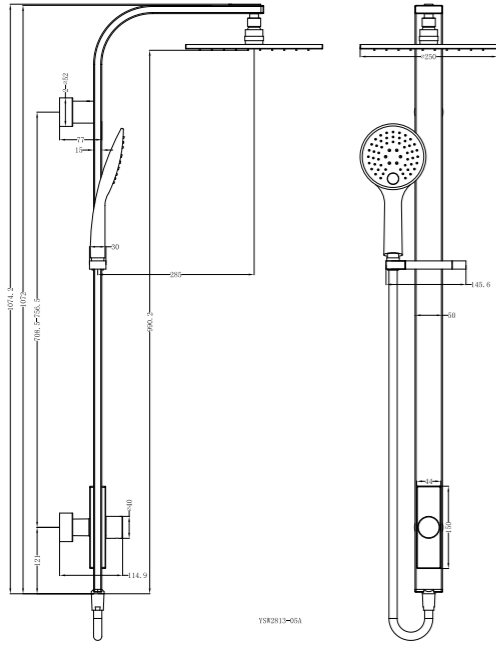

YSW2813-05A Chrome

Rain Round Shower Set Single Hose
Water Rating: 3 Star, 8.5L/Min
SKU:NR281305aCH
Colours Available: