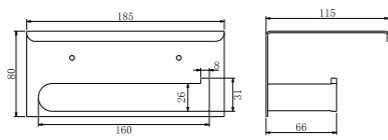

9086A Brushed Gold

Toilet Roll Holder
SKU:NR9086aBG
Colours Available: