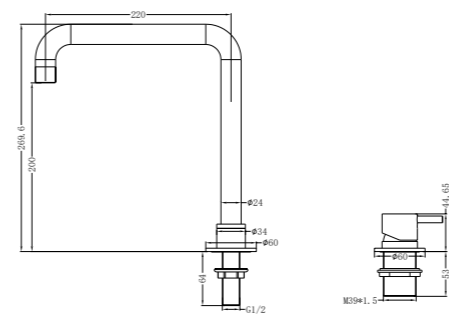

**YSW2219-01B Matte Black**

Hob Basin Mixer Round Spout  
Water Rating: 6 Star, 4.5L/Min  
SKU:NR221901bMB  
Colours Available:

**YSW2219-01C Matte Black**

Hob Basin Mixer Square Spout  
Water Rating: 6 Star, 4.5L/Min  
SKU:NR221901cMB  
Colours Available: