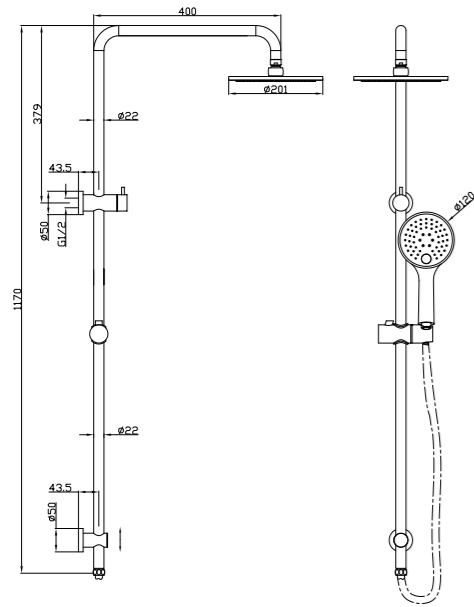

**YSW2807-05E Gun Metal Grey**

Dolce Shower Column Set  
Water Rating: 3 Star, 8.5L/Min  
SKU:NR280705eGM  
Colours Available:

**YSW2508-05A Chrome**

Dolce/Mecca Shower Set  
Water Rating: 3 Star, 9L/Min  
SKU:NR250805aCH  
Colours Available: