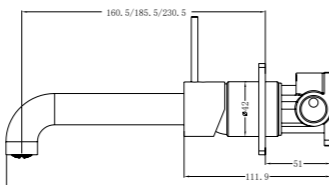

YSW2219-07B Gun Metal Grey

Wall Basin Mixer Handle Up 160/185/230mm
Water Rating: 5 Star, 6L/Min
160mm SKU:NR221907b160GM
185mm SKU:NR221907b185GM
230mm SKU:NR221907b230GM
Colours Available: