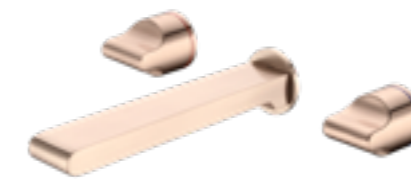

YSW2017-03 Brushed Rose Gold

Bath Set
SKU:NR201703BRG
Colours Available: