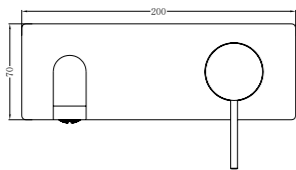

YSW2219-07A Matte Black

Wall Basin Mixer 160/185/230mm
Water Rating: 5 Star, 6L/Min
160mm SKU:NR221907a160MB
185mm SKU:NR221907a185MB
230mm SKU:NR221907a230MB
Colours Available: