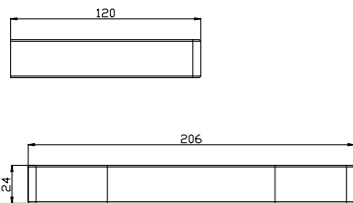

8081 Gun Metal Grey

Soap Dish Holder
SKU:NR8081GM
Colours Available: