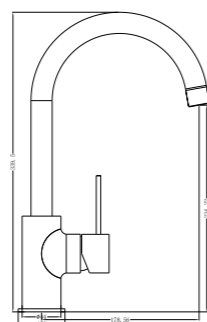

YSW2219-07 Chrome

Kitchen Mixer
Water Rating: 6 Star, 4.5L/Min
SKU:NR221907CH
Colours Available: