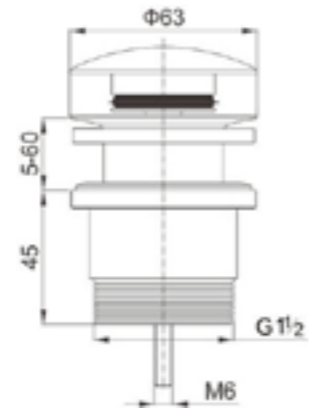

A186 Matte Black
Bottle Trap (32mm)
SKU:NRA186MB
Colours Available:
● ●

A706 Chrome

Universal Pop Up Waste
SKU:NRA706CH
Colours Available: