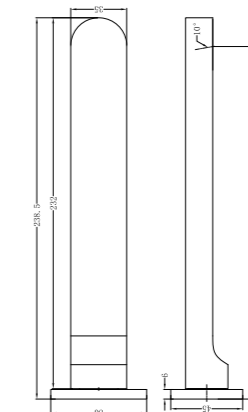

YSW3013-03 Chrome

Bath Spout
SKU:NR301303CH
Colours Available: