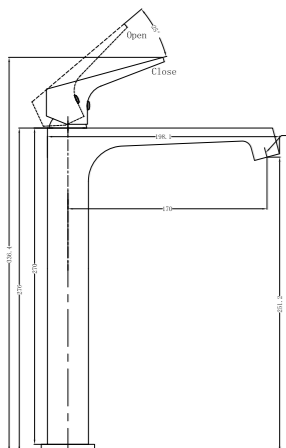

YSW2214-01A Matte Black

Tall Basin Mixer
Water Rating: 5 Star, 6L/Min
SKU:NR221401aMB
Colours Available: