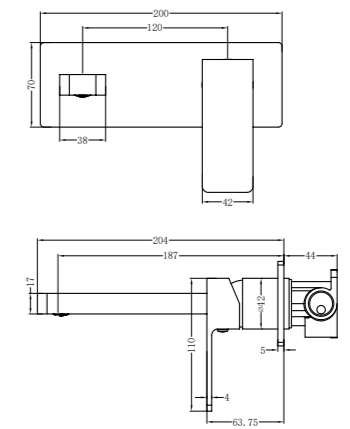

YSW3015-07A Chrome

Wall Basin Mixer
Water Rating: 5 Star, 5L/Min
SKU:NR301507aCH
Colours Available: