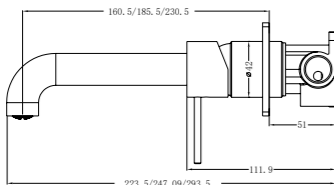

YSW2219-07A Brushed Nickel

Wall Basin Mixer 160/185/230mm
Water Rating: 5 Star, 6L/Min
160mm SKU:NR221907a160BN
185mm SKU:NR221907a185BN
230mm SKU:NR221907a230BN
Colours Available: