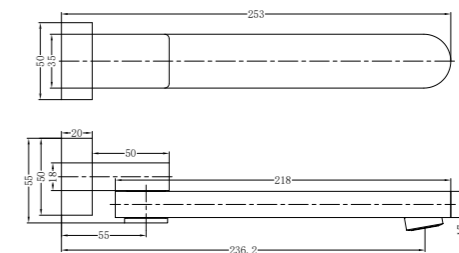

YSW207 Brushed Rose Gold

Swivel Bath Spout
SKU:NR207BRG
Colours Available: