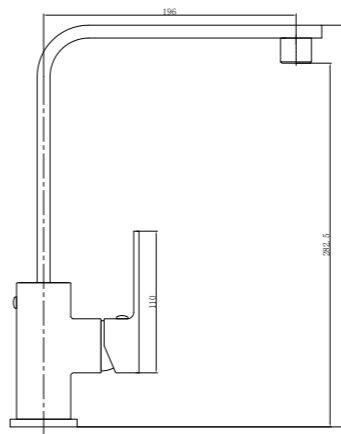

YSW3015-06 Matte Black

Kitchen Mixer Builders Range
Water Rating: 4 Star, 7.5L/Min
SKU:NR301506MB
Colours Available: