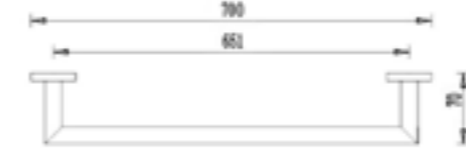

3630 Brushed Nickel

Single Towel Rail 700mm
SKU:NR3630BN
Colours Available: