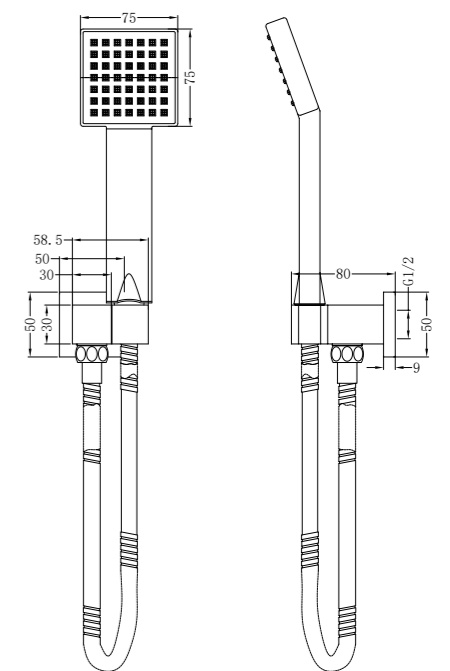

YSW301-1 Chrome

Vibe Shower Bracket
Water Rating: 3 Star, 9L/Min
SKU:NR30101CH
Colours Available: