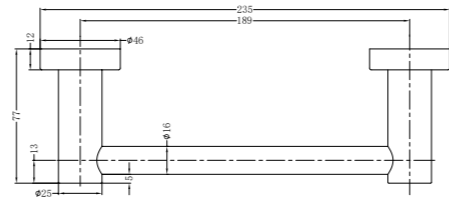

1980A Chrome

Hand Towel Rail
SKU:NR1980aCH
Colours Available: