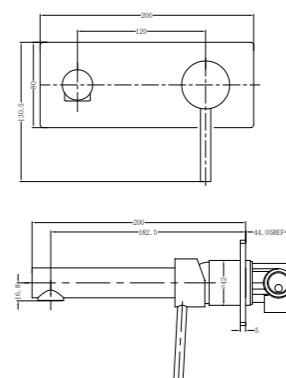

YSW2508-07A Chrome

Wall Basin Mixer (Straight Spout)
Water Rating: 5 Star, 6L/Min
SKU:NR250807aCH
Colours Available: