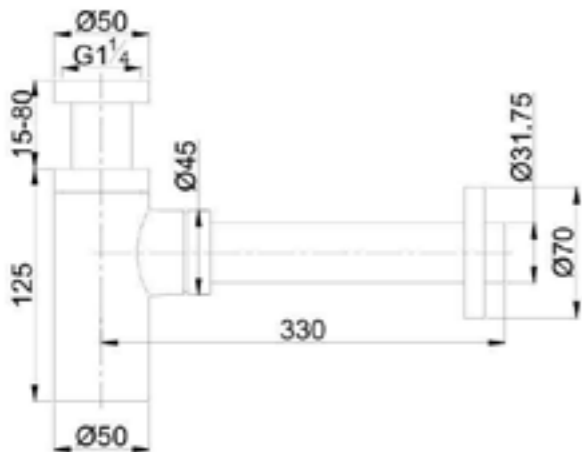

Accessories

A186 Chrome
Bottle Trap (32mm)
SKU:NRA186CH
Colours Available:
● ●

A186-E Chrome
Bottle Trap (40mm)
SKU:NRA186eCH
Colours Available:
● ● ● ● ●

A186-E Matte Black
Bottle Trap (40mm)
SKU:NRA186eMB
Colours Available:
● ● ● ● ●

A186-E Brushed Nickel
Bottle Trap (40mm)
SKU:NRA186eBN
Colours Available:
● ● ● ● ●