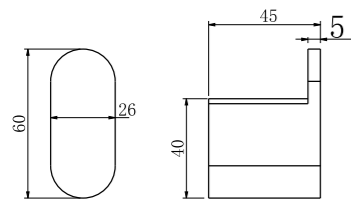

9082 Brushed Rose Gold

Robe Hook
SKU:NR9082BRG
Colours Available: