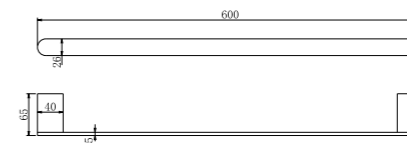

9024 Brushed Rose Gold

Single Towel Rail 600mm
SKU:NR9024BRG
Colours Available: