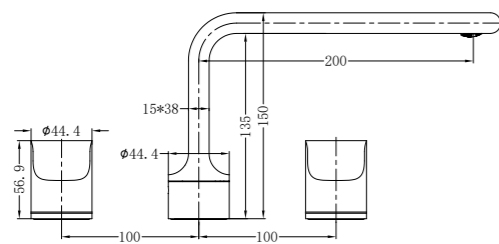

YSW2017-03 Gun Metal Grey

Bath Set
SKU:NR201703GM
Colours Available: