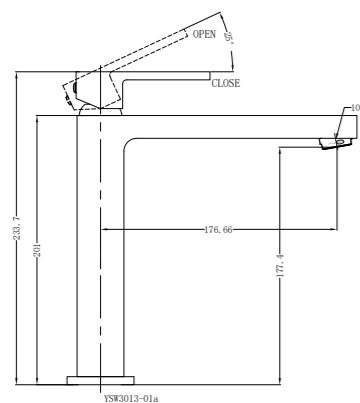

YSW3013-01A Matte Black

Tall Basin Mixer
Water Rating: 5 Star, 6L/Min
SKU:NR301301aMB
Colours Available: