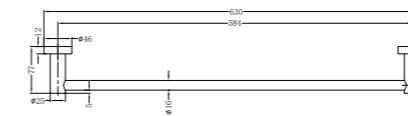

1924 Brushed Gold

Single Towel Rail 600mm
SKU:NR1924BG
Colours Available: