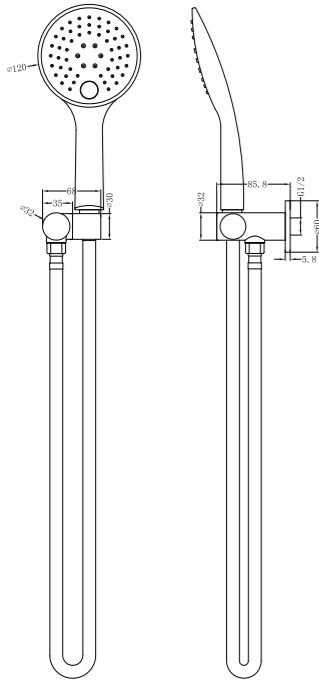

YSW305 Matte Black

Rain 3 Function Rail Shower Bracket
Water Rating: 3 Star, 6L/Min
SKU:NR305MB
Colours Available: