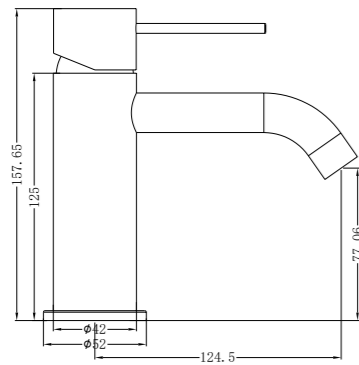

YSW2219-01 Brushed Gold

Basin Mixer
Water Rating: 5 Star, 5L/Min
SKU:NR221901BG
Colours Available: