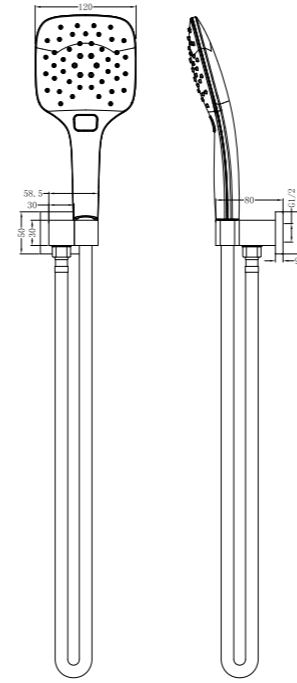

YSW306 Matte Black

Rain 3 Function Rail Shower Bracket
Water Rating: 3 Star, 8.5L/Min
SKU:NR306MB
Colours Available: