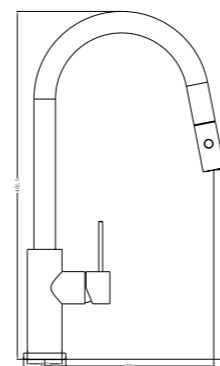

YSW2219-08 Chrome

Pull Out Sink Mixer With Vegie Spray Function
Water Rating: 5 Star, 5L/Min
SKU:NR221908CH
Colours Available: