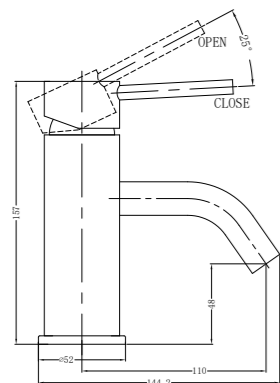

YSW2508-02A Matte Black

Basin Mixer Stylish Spout
Water Rating: 5 Star, 6L/Min
SKU:NR250802aMB
Colours Available: