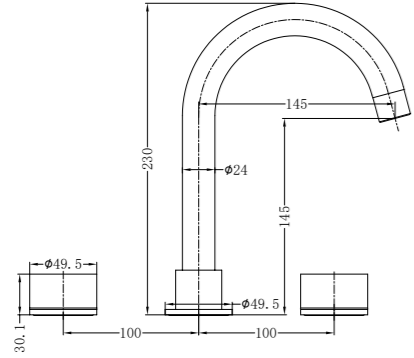

YSW2117-01 Matte Black

Basin Set
Water Rating: 5 Star, 6L/Min
SKU:NR211701MB
Colours Available: