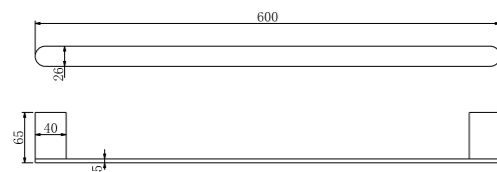

**9080 Matte Black**

Hand Towel Rail  
 SKU:NR9080MB  
 Colours Available:

**9024 Matte Black**

Single Towel Rail 600mm  
SKU:NR9024MB  
Colours Available:

**9030 Matte Black**

Single Towel Rail 800mm  
SKU:NR9030MB  
Colours Available: