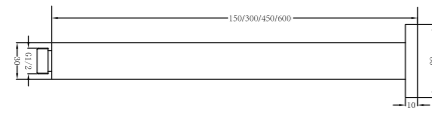

YSW503 Chrome

Round Ceiling Arm 150/300/450/600mm
150mm SKU:NR503150CH
300mm SKU:NR503300CH
450mm SKU:NR503450CH
600mm SKU:NR503600CH
Colours Available: