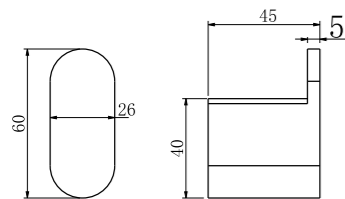

9082 Brushed Nickel

Robe Hook
SKU:NR9082BN
Colours Available: