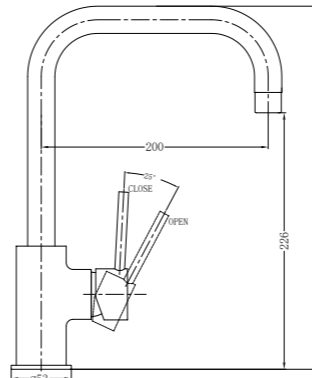

YSW2508-06 Chrome

Kitchen Mixer Square Shape
Water Rating: 5 Star, 6L/Min
SKU:NR250806CH
Colours Available: