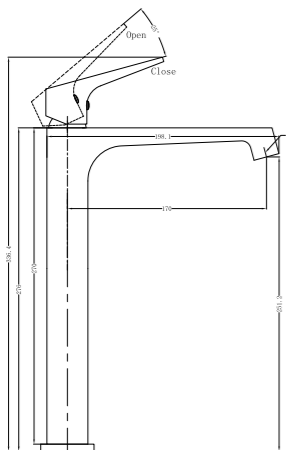

YSW2214-01A Chrome

Tall Basin Mixer
Water Rating: 5 Star, 6L/Min
SKU:NR221401aCH
Colours Available: