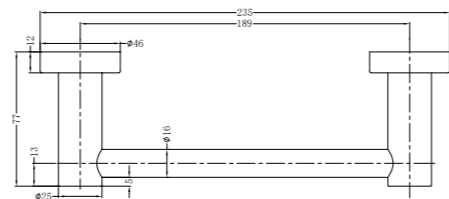

1980A Gun Metal Grey

Hand Towel Rail
SKU:NR1980aGM
Colours Available: