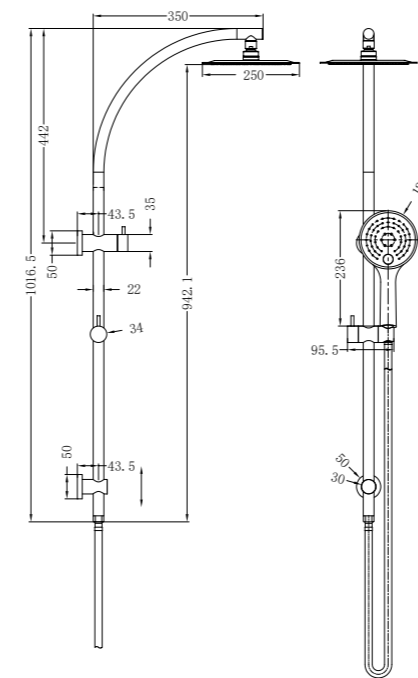

YSW2807-05E Gun Metal Grey

Dolce Shower Column Set
Water Rating: 3 Star, 8.5L/Min
SKU:NR280705eGM
Colours Available: