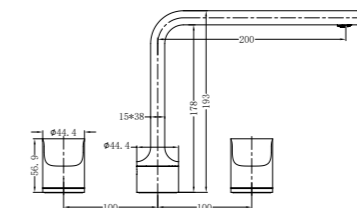

YSW2017-07 Brushed Rose Gold

Kitchen Set
Water Rating: 6 Star, 4.5L/Min
SKU:NR201707BRG
Colours Available: