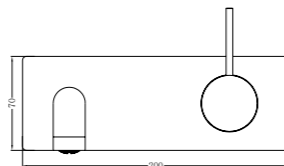

YSW2219-07B Brushed Nickel

Wall Basin Mixer Handle Up 160/185/230mm
Water Rating: 5 Star, 6L/Min
160mm SKU:NR221907b160BN
185mm SKU:NR221907b185BN
230mm SKU:NR221907b230BN
Colours Available: