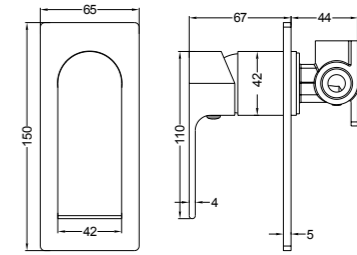

YSW3215-09 Matte Black

Shower Mixer
SKU:NR321509MB
Colours Available: