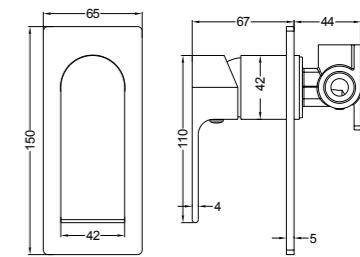

YSW3215-09 Brushed Nickel

Shower Mixer
SKU:NR321509BN
Colours Available: