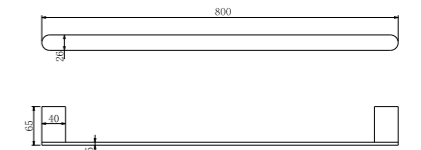

9030 Brushed Rose Gold

Single Towel Rail 800mm
SKU:NR9030BRG
Colours Available: