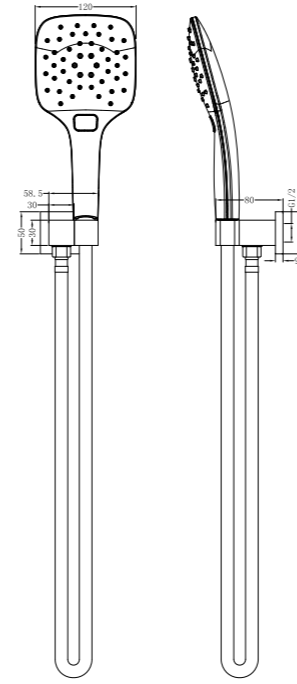

YSW306 Chrome

Rain 3 Function Rail Shower Bracket
Water Rating: 3 Star, 8.5L/Min
SKU:NR306CH
Colours Available: