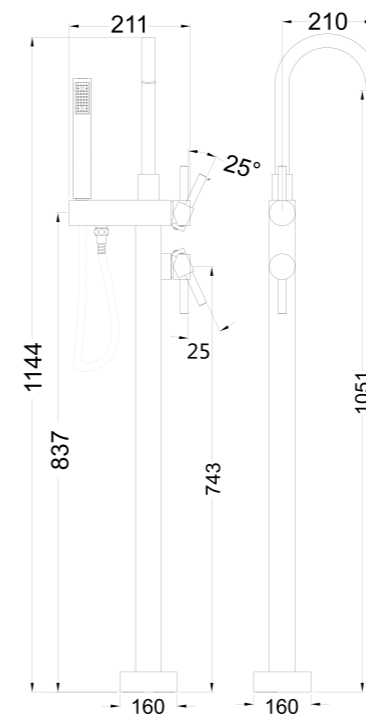

YSW3107-03A Chrome

Vibe Square Floormount Mixer With Handshower
Water Rating: 3 Star, 8.5L/Min
SKU:NR310703aCH
Colours Available:

YSW3107-03A Matte Black

Vibe Square Floormount Mixer With Handshower
Water Rating: 3 Star, 8.5L/Min
SKU:NR310703aCH
Colours Available:

YSW2109-03A Chrome

Nova Round Floormount Mixer With Handshower
Water Rating: 3 Star, 8.5L/Min
SKU:NR210903aCH
Colours Available:

YSW2109-03A Matte Black

Nova Round Floormount Mixer With Handshower
Water Rating: 3 Star, 8.5L/Min
SKU:NR210903aCH
Colours Available: