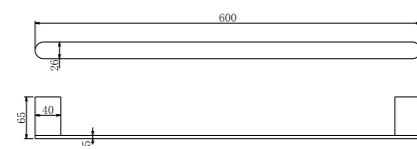

9024 Gun Metal Grey

Single Towel Rail 600mm
SKU:NR9024GM
Colours Available: