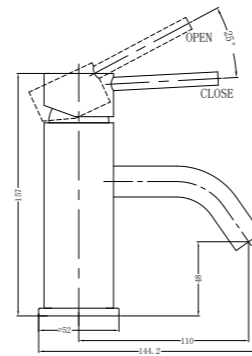

YSW2508-02A Chrome

Basin Mixer Stylish Spout
Water Rating: 5 Star, 6L/Min
SKU:NR250802aCH
Colours Available: