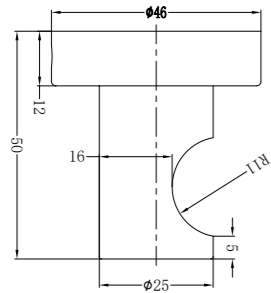

1982 Chrome

Robe Hook
SKU:NR1982CH
Colours Available: