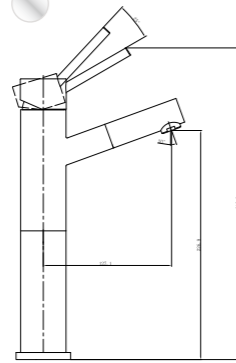

YSW2508-01A Chrome

Tall Basin Mixer Angle Spout
Water Rating: 4 Star, 7.5L/Min
SKU:NR250801aCH
Colours Available: