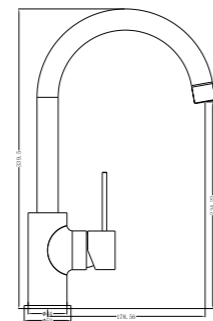

YSW2219-07 Matte Black

Kitchen Mixer
Water Rating: 6 Star, 4.5L/Min
SKU:NR221907MB
Colours Available: