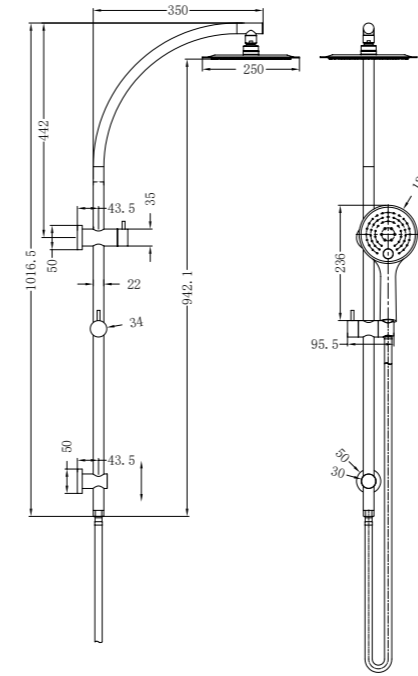

YSW2807-05E Brushed Nickel

Dolce Shower Column Set
Water Rating: 3 Star, 8.5L/Min
SKU:NR280705eBN
Colours Available: