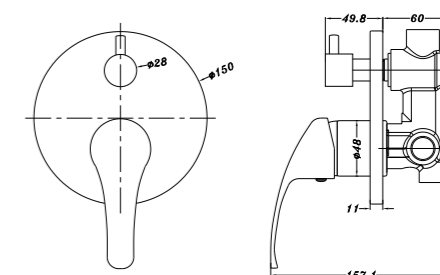

YSW1100-09A Chrome

Shower Mixer with Divertor
SKU:NR110009aCH
Colours Available: