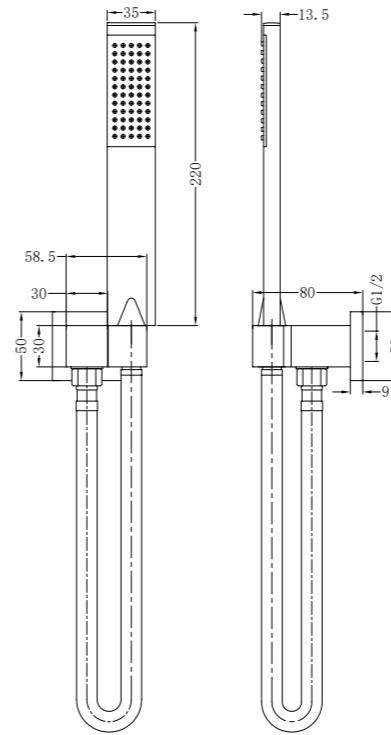

YSW309 Chrome

Vibe Shower On Bracket
Water Rating: 3 Star, 9L/Min
SKU:NR309CH
Colours Available: