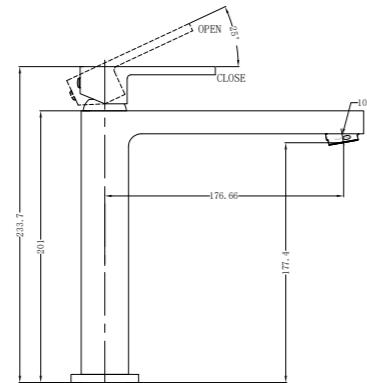

YSW3013-07 Chrome

Kitchen Mixer
Water Rating: 5 Star, 6L/Min
SKU:NR301307CH
Colours Available: