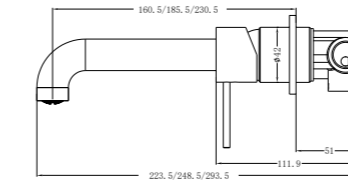

YSW2219-07C Brushed Nickel

Wall Basin Mixer
Separate Back Plate 160/185/230mm Spout
Water Rating: 5 Star, 6L/Min
160mm SKU:NR221907c160BN
185mm SKU:NR221907c185BN
230mm SKU:NR221907c230BN
Colours Available: