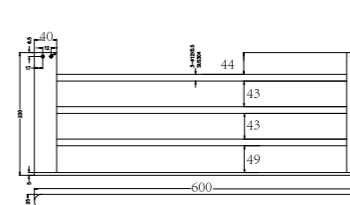

9089 Brushed Nickel

Towel Rack
SKU:NR9089BN
Colours Available: