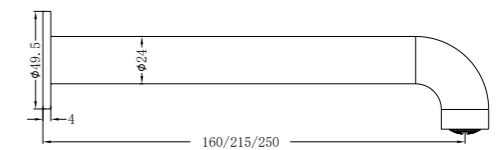

YSW2219-03 Matte Black

Basin/Bath Spout Only 160/215/250mm
Water Rating: 5 Star, 6L/Min
160mm SKU:NR221903160MB
215mm SKU:NR221903215MB
250mm SKU:NR221903250MB
Colours Available: