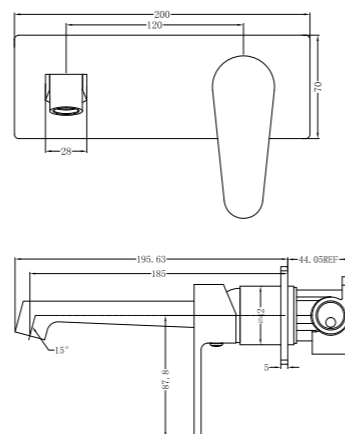

YSW2214-07A White

Wall Basin Mixer
Water Rating: 5 Star, 6L/Min
SKU:NR221407aWH
Colours Available: