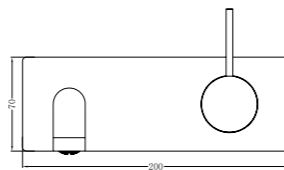

YSW2219-07B Brushed Gold

Wall Basin Mixer Handle Up 160/185/230mm
Water Rating: 5 Star, 6L/Min
160mm SKU:NR221907b160BG
185mm SKU:NR221907b185BG
230mm SKU:NR221907b230BG
Colours Available: