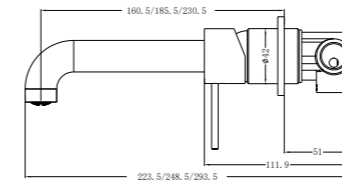

**YSW2219-07C Chrome**

Wall Basin Mixer  
Separate Back Plate 160/185/230mm Spout  
Water Rating: 5 Star, 6L/Min  
160mm SKU:NR221907c160CH  
185mm SKU:NR221907c185CH  
230mm SKU:NR221907c230CH  
Colours Available: