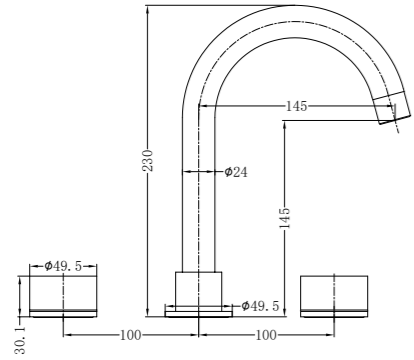

YSW2117-01 Chrome

Basin Set
Water Rating: 5 Star, 6L/Min
SKU:NR211701CH
Colours Available: