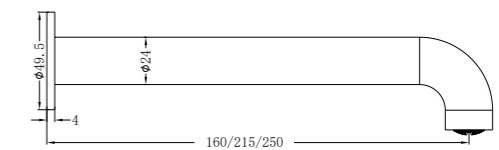

YSW2219-03 Brushed Gold

Basin/Bath Spout Only 160/215/250mm
Water Rating: 5 Star, 6L/Min
160mm SKU:NR221903160BG
215mm SKU:NR221903215BG
250mm SKU:NR221903250BG
Colours Available: