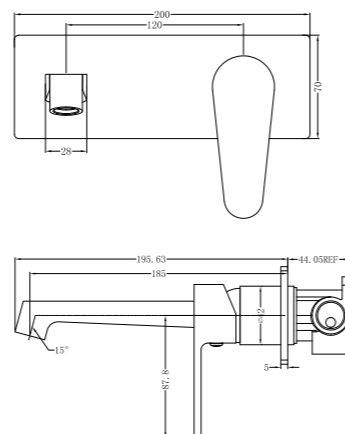

YSW2214-07A Matte Black

Wall Basin Mixer
Water Rating: 5 Star, 6L/Min
SKU:NR221407aMB
Colours Available: