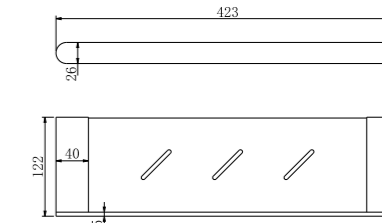

**9030 Brushed Nickel**

Single Towel Rail 800mm  
SKU:NR9030BN  
Colours Available:

**9030D Brushed Nickel**

Double Towel Rail 800mm  
SKU:NR9030dBN  
Colours Available:

**9087A Brushed Nickel**

Shower Shelf  
SKU:NR9087aBN  
Colours Available: