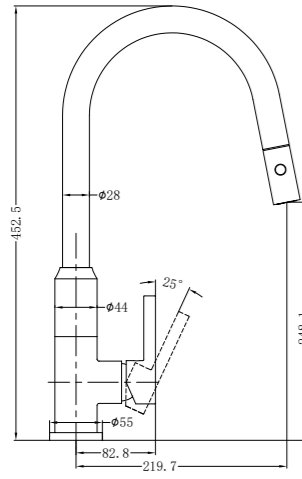

YSW2317-o8 Chrome

Pearl Pull Out Sink Mixer With Vegie Spray Function
Water Rating: 5 Star, 6L/Min
SKU:NR231708CH
Colours Available: