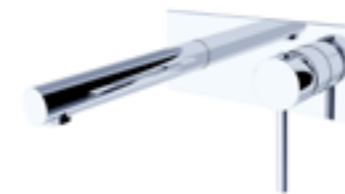

YSW2508-06 Chrome

Kitchen Mixer Square Shape
Water Rating: 5 Star, 6L/Min
SKU:NR250806CH
Colours Available: