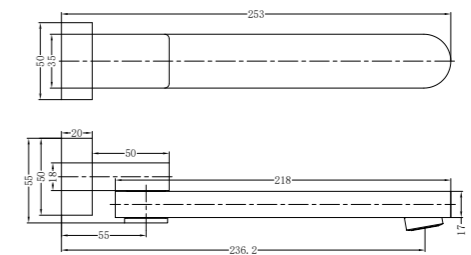

YSW207 Chrome

Swivel Bath Spout
SKU:NR207CH
Colours Available: