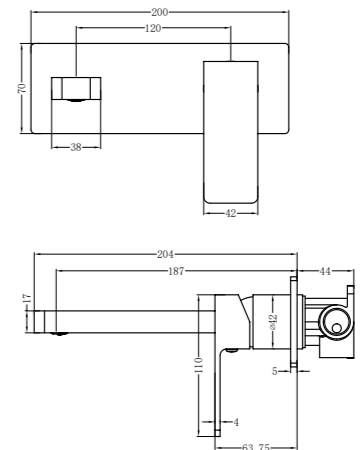

YSW3015-07A Matte Black

Wall Basin Mixer
Water Rating: 5 Star, 5L/Min
SKU:NR301507aMB
Colours Available: