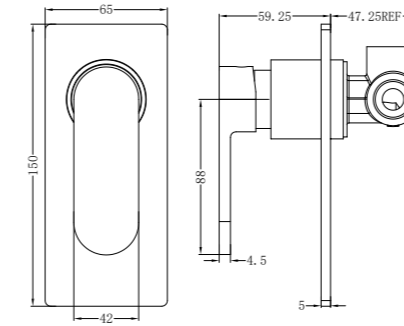

YSW3013-09 Matte Black

Shower Mixer
SKU:NR301309MB
Colours Available: