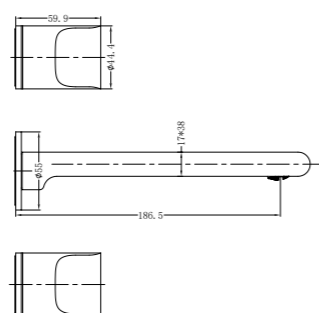

YSW2017-07A Gun Metal Grey

Wall Basin Set
Water Rating: 6 Star, 4.5L/Min
SKU:NR201707aGM
Colours Available: