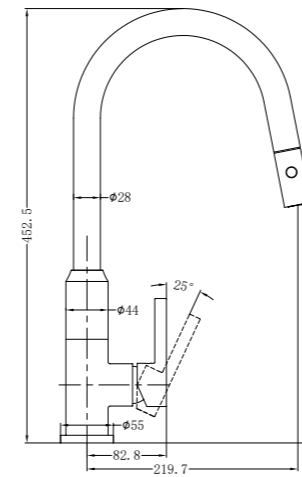

YSW2317-o8 Gun Metal Grey

Pearl Pull Out Sink Mixer With Vegie Spray Function
Water Rating: 5 Star, 6L/Min
SKU:NR231708GM
Colours Available: