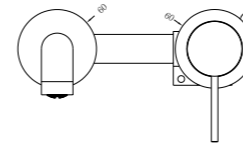

**YSW2219-01A Matte Black**

Tall Basin Mixer  
 Water Rating: 5 Star, 5L/Min  
 SKU:NR221901aMB  
 Colours Available:

**YSW2219-07C Matte Black**

Wall Basin Mixer  
 Separate Back Plate 160/185/230mm Spout  
 Water Rating: 5 Star, 6L/Min  
 160mm SKU:NR221907c160MB  
 185mm SKU:NR221907c185MB  
 230mm SKU:NR221907c230MB  
 Colours Available: