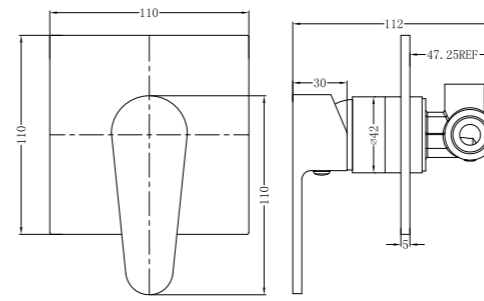

YSW2214-09 Chrome

Shower Mixer
SKU:NR221409CH
Colours Available: