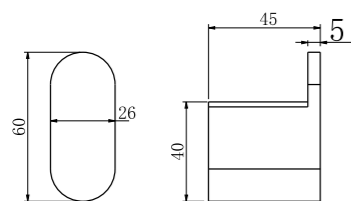

9082 Matte Black

Robe Hook
SKU:NR9082MB
Colours Available: