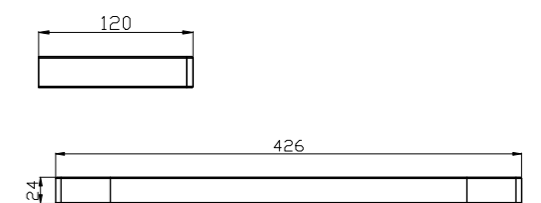

8087A Matte Black

Metal Shelf
SKU:NR8087aMB
Colours Available: