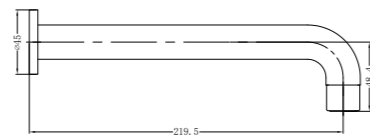

YSW2508-03 Chrome

Basin/Bath Spout Only 200mm
Water Rating: 5 Star, 6L/Min
SKU:NR250803200CH
Colours Available: