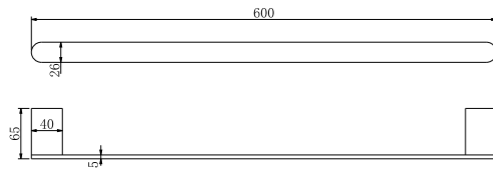

**9024 Chrome**

Single Towel Rail 600mm  
SKU:NR9024CH  
Colours Available:

**9030 Chrome**

Single Towel Rail 800mm  
SKU:NR9030CH  
Colours Available:

**9024D Chrome**

Double Towel Rail 600mm  
SKU:NR9024dCH  
Colours Available: