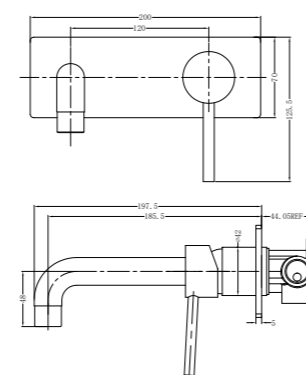

YSW2508-07B Brushed Nickel

Wall Basin Mixer (Stylish Spout)
Water Rating: 5 Star, 6L/Min
SKU:NR250807bBN
Colours Available: