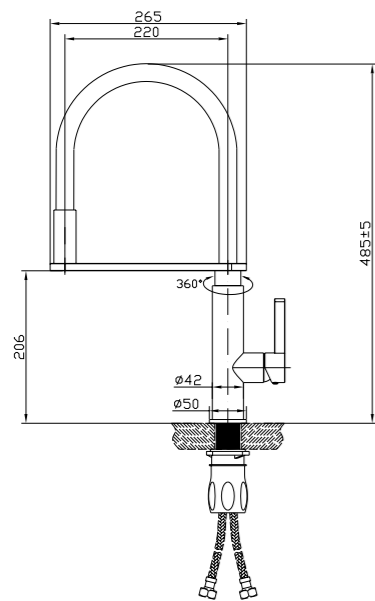

YSW2217-07 Chrome

Rit Pull Out Sink Mixer
Water Rating: 5 Star, 6L/Min
SKU:NR221707CH
Colours Available: