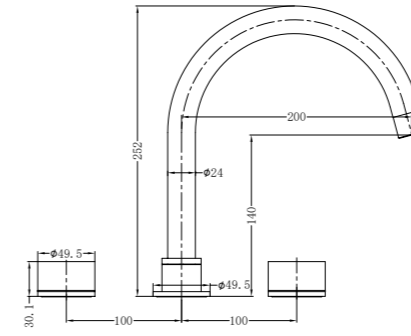

YSW2117-03 Brushed Nickel

Bath Set
SKU:NR211703BN
Colours Available: