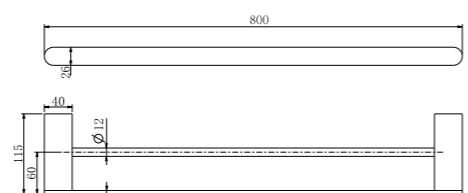

9030D Matte Black

Double Towel Rail 800mm
SKU:NR9030dMB
Colours Available: