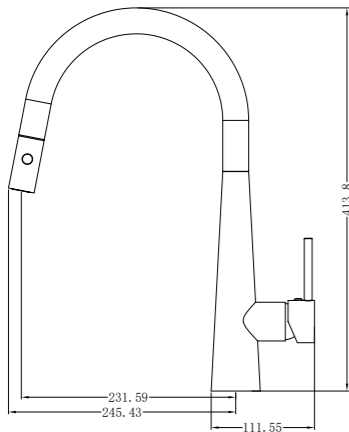

YSW5810-09C Matte Black

Dolce Pull Out Sink Mixer With Vegie Spray
Water Rating: 5 Star, 6L/Min
SKU:NR581009cMB
Colours Available: