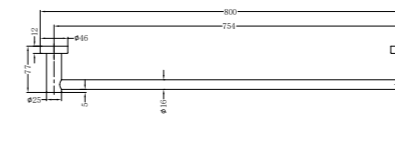

**1930D Brushed Nickel**

Double Towel Rail 800mm  
SKU:NR1930dBN  
Colours Available:

**1930 Brushed Nickel**

Single Towel Rail 800mm  
SKU:NR1930BN  
Colours Available:

**1987A Brushed Nickel**

Shower Shelf  
SKU:NR1987aBN  
Colours Available: