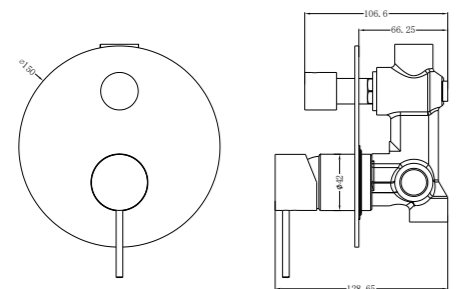

YSW2219-09A Brushed Nickel

Shower Mixer With Divertor
SKU:NR221909aBN
Colours Available: