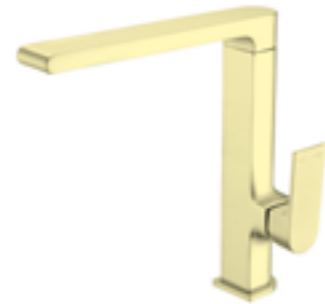

YSW3215-09 Brushed Gold

Shower Mixer
SKU:NR321509BG
Colours Available: