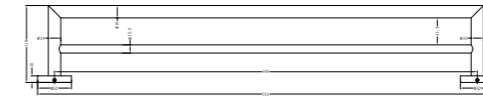

3630D Brushed Nickel

Double Towel Rail 700mm
SKU:NR3630dBN
Colours Available: