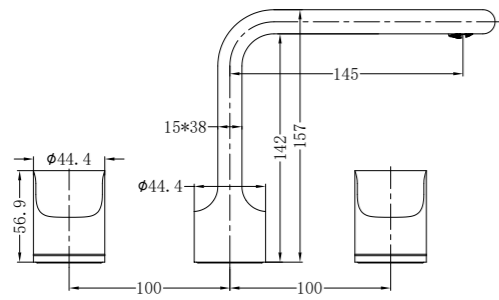

YSW2017-01 Gun Metal Grey

Basin Set
Water Rating: 6 Star, 4.5L/Min
SKU:NR201701GM
Colours Available: