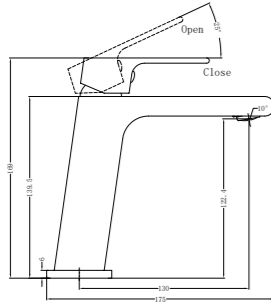

Shower Mixer with Divertor  
SKU:NR321509aCH  
Colours Available:

**YSW207 Chrome**

Swivel Bath Spout  
SKU:NR207CH  
Colours Available:

**YSW3215-01 Matte Black**

Basin Mixer  
Water Rating: 5 Star, 5L/Min  
SKU:NR321501MB  
Colours Available: