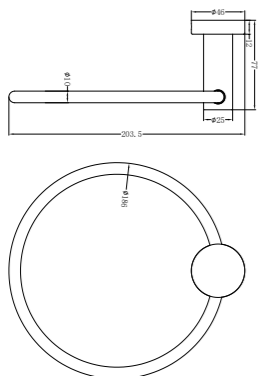

1980 Brushed Gold

Towel Ring
SKU:NR1980BG
Colours Available: