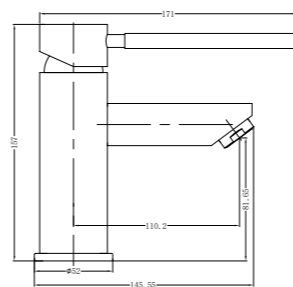

YSW2508-02B Chrome

Care Basin Mixer
Water Rating: 5 Star, 6L/Min
SKU:NR250802bCH
Colours Available: