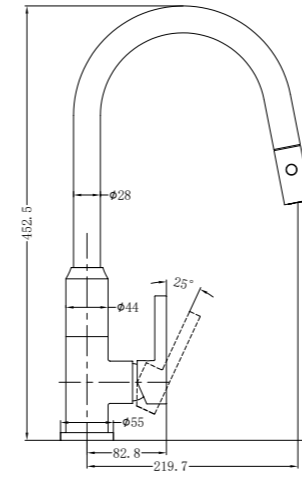

YSW2317-o8 White Chrome

Pearl Pull Out Sink Mixer With Vegie Spray Function
Water Rating: 5 Star, 6L/Min
SKU:NR231708CW
Colours Available: