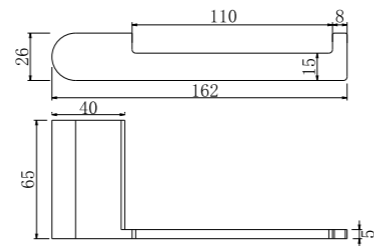

**9030 Brushed Nickel**

Single Towel Rail 800mm  
SKU:NR9030BN  
Colours Available:

**9030D Brushed Nickel**

Double Towel Rail 800mm  
SKU:NR9030dBN  
Colours Available:

**9087A Brushed Nickel**

Shower Shelf  
SKU:NR9087aBN  
Colours Available: