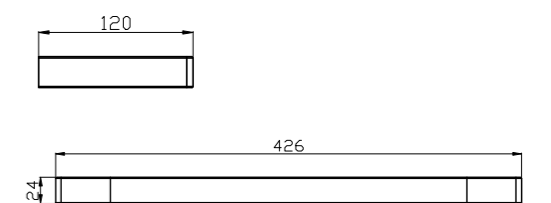

8087A Gun Metal Grey

Metal Shelf
SKU:NR8087aGM
Colours Available: