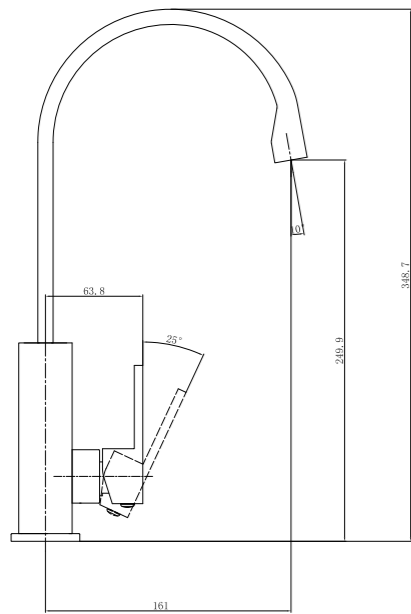

Vibe Range

YSW2007-07 Chrome

Kitchen Mixer
Water Rating: 4 Star, 7.5L/Min
SKU:NR200707CH
Colours Available: