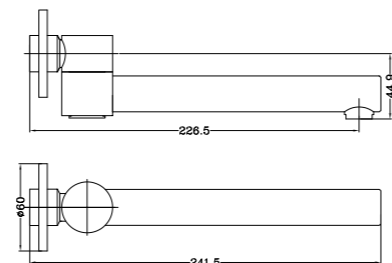

YSW202 Matte Black

Wall Mounted Swivel Bath Spout
SKU:NR202MB
Colours Available: