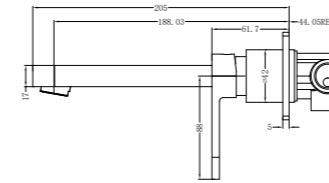

YSW3013-07A Chrome White

Wall Basin Mixer
Water Rating: 5 Star, 6L/Min
SKU:NR301307aCW
Colours Available: