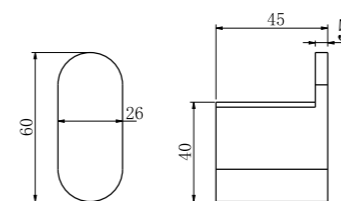

9082 Chrome

Robe Hook
SKU:NR9082CH
Colours Available: