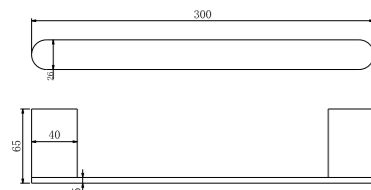

9080 Brushed Nickel

Hand Towel Rail
SKU:NR9080BN
Colours Available: