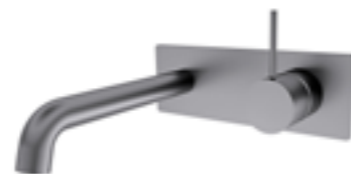

YSW2219-07A Gun Metal Grey

Wall Basin Mixer 160/185/230mm
Water Rating: 5 Star, 6L/Min
160mm SKU:NR221907a160GM
185mm SKU:NR221907a185GM
230mm SKU:NR221907a230GM
Colours Available: