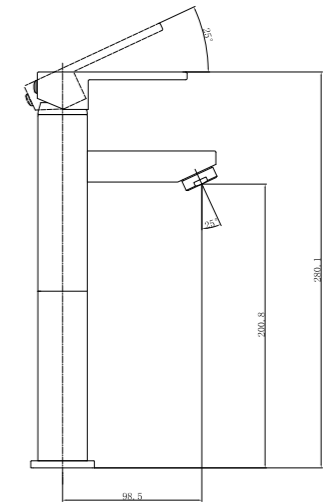

YSW2007-01A Chrome

Tall Basin Mixer
Water Rating: 4 Star, 7.5L/Min
SKU:NR200701aCH
Colours Available: