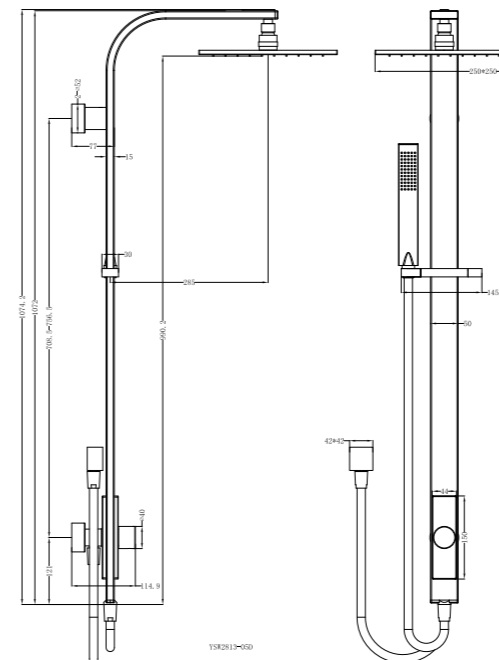

YSW2813-05D Matte Black

Rain Square Shower Set Double Hose
Water Rating: 3 Star, 8.5L/Min
SKU:NR281305dMB
Colours Available: