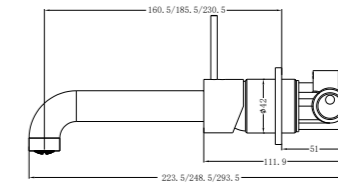

YSW2219-07D Gun Metal Grey

Wall Basin Mixer Handle Up
Separate Back Plate 160/185/230mm Spout
Water Rating: 5 Star, 6L/Min
160mm SKU:NR221907d160GM
185mm SKU:NR221907d185GM
230mm SKU:NR221907d230GM
Colours Available: