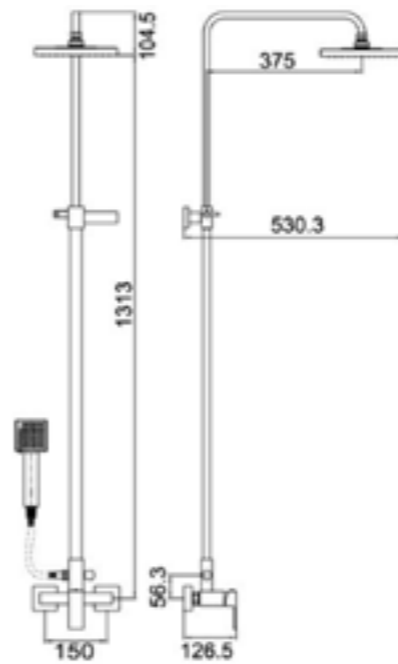

YSW2007-05A Chrome

Vibe Shower Set(Combine with Shower Mixer)
Water Rating: 3 Star, 8.5L/Min
SKU:NR200705aCH
Colours Available: