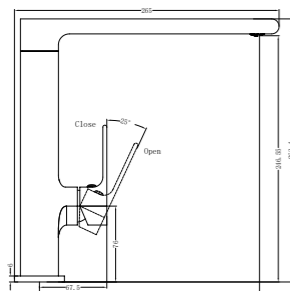

YSW3215-07 Brushed Nickel

Kitchen Mixer
Water Rating: 5 Star, 5L/Min
SKU:NR321507BN
Colours Available: