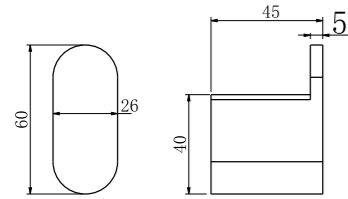

**9024 Brushed Rose Gold**

Single Towel Rail 600mm  
SKU:NR9024BRG  
Colours Available:

**9030 Brushed Rose Gold**

Single Towel Rail 800mm  
SKU:NR9030BRG  
Colours Available:

**9082 Gun Metal Grey**

Robe Hook  
SKU:NR9082GM  
Colours Available: