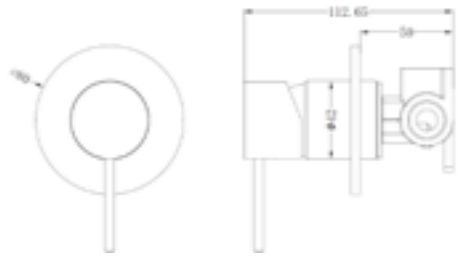

Basin/Bath Spout Only 160/215/250mm  
Water Rating: 5 Star, 6L/Min  
160mm SKU:NR221903160BN  
215mm SKU:NR221903215BN  
250mm SKU:NR221903250BN  
Colours Available:

**YSW2219-09 Brushed Nickel**

Shower Mixer  
SKU:NR221909BN  
Colours Available: