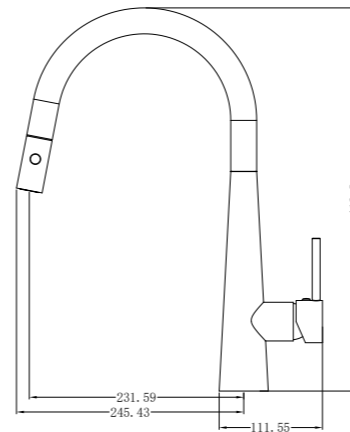

YSW5810-09C Brushed Nickel

Dolce Pull Out Sink Mixer With Vegie Spray Function
Water Rating: 5 Star, 6L/Min
SKU:NR581009cBN
Colours Available: