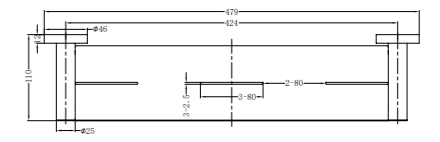

**1930D Brushed Nickel**

Double Towel Rail 800mm  
SKU:NR1930dBN  
Colours Available:

**1930 Brushed Nickel**

Single Towel Rail 800mm  
SKU:NR1930BN  
Colours Available:

**1987A Brushed Nickel**

Shower Shelf  
SKU:NR1987aBN  
Colours Available: