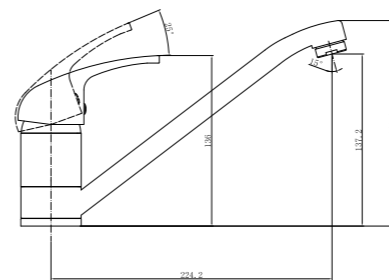

YSW1100-07 Chrome

Kitchen Mixer
Water Rating: 4 Star, 7.5L/Min
SKU:NR110007CH
Colours Available: