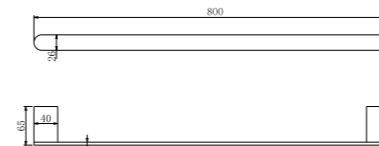

**9030 Brushed Nickel**

Single Towel Rail 800mm  
SKU:NR9030BN  
Colours Available:

**9030D Brushed Nickel**

Double Towel Rail 800mm  
SKU:NR9030dBN  
Colours Available:

**9087A Brushed Nickel**

Shower Shelf  
SKU:NR9087aBN  
Colours Available: