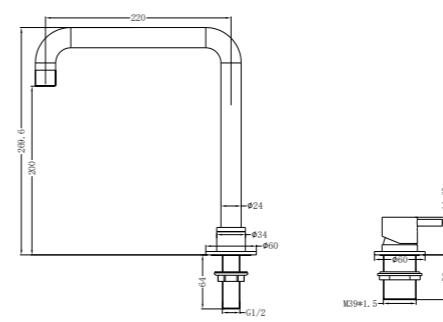

YSW2219-01C Chrome

Hob Basin Mixer Square Spout
Water Rating: 6 Star, 4.5L/Min
SKU:NR221901cCH
Colours Available: