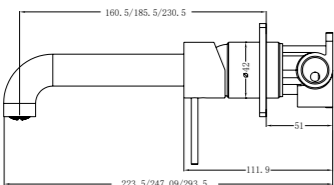

YSW2219-07A Gun Metal Grey

Wall Basin Mixer 160/185/230mm
Water Rating: 5 Star, 6L/Min
160mm SKU:NR221907a160GM
185mm SKU:NR221907a185GM
230mm SKU:NR221907a230GM
Colours Available: