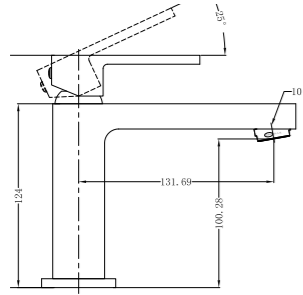

YSW3013-01 Matte Black

Basin Mixer
Water Rating: 5 Star, 6L/Min
SKU:NR301301MB
Colours Available: