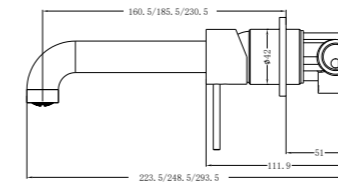

YSW2219-07C Gun Metal Grey

Wall Basin Mixer
Separate Back Plate 160/185/230mm Spout
Water Rating: 5 Star, 6L/Min
160mm SKU:NR221907c160GM
185mm SKU:NR221907c185GM
230mm SKU:NR221907c230GM
Colours Available: