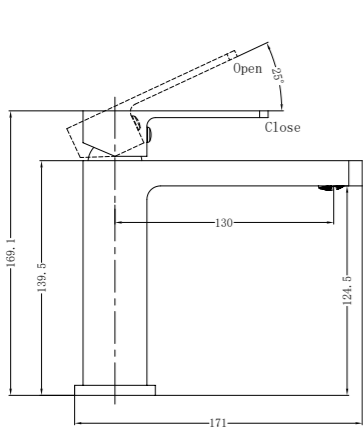

YSW3015-02 Chrome

Basin Mixer Builders Range
Water Rating: 5 Star, 6L/Min
SKU:NR301502CH
Colours Available: