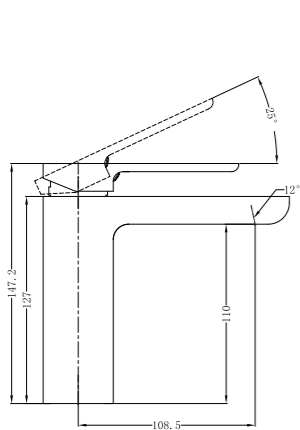

YSW2813-01 Matte Black

Basin Mixer
Water Rating: 5 Star, 6L/Min
SKU:NR281301MB
Colours Available: