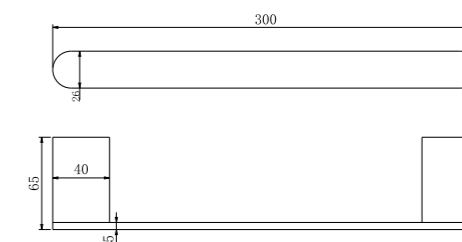

**9024 Chrome**

Single Towel Rail 600mm  
SKU:NR9024CH  
Colours Available:

**9030 Chrome**

Single Towel Rail 800mm  
SKU:NR9030CH  
Colours Available:

**9024D Chrome**

Double Towel Rail 600mm  
SKU:NR9024dCH  
Colours Available: