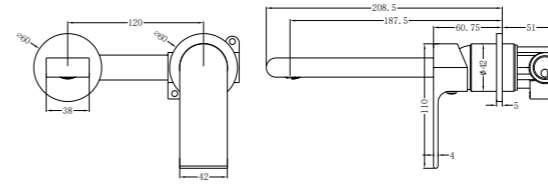

YSW3215-09E Brushed Rose Gold

Wall Basin Mixer Separate Back Plate
Water Rating: 5 Star, 5L/Min
SKU:NR321509eBRG
Colours Available: