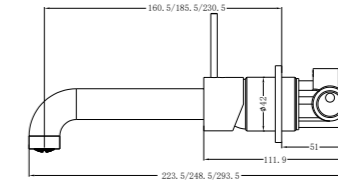

YSW2219-07D Brushed Nickel

Wall Basin Mixer Handle Up
Separate Back Plate 160/185/230mm Spout
Water Rating: 5 Star, 6L/Min
160mm SKU:NR221907d160BN
185mm SKU:NR221907d185BN
230mm SKU:NR221907d230BN
Colours Available: