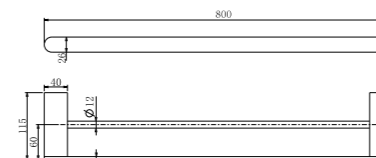

**9030 Brushed Nickel**

Single Towel Rail 800mm  
SKU:NR9030BN  
Colours Available:

**9030D Brushed Nickel**

Double Towel Rail 800mm  
SKU:NR9030dBN  
Colours Available:

**9087A Brushed Nickel**

Shower Shelf  
SKU:NR9087aBN  
Colours Available: