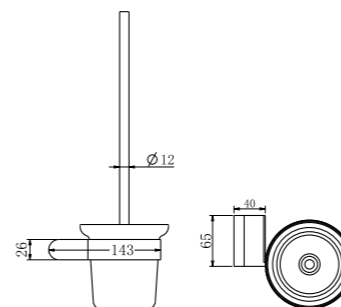

9088 Brushed Nickel

Toilet Brush Holder
SKU:NR9088BN
Colours Available: