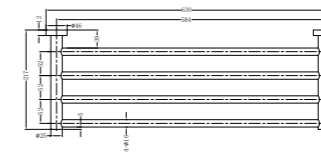

1989 Gun Metal Grey

Towel Rack
SKU:NR1989GM
Colours Available: