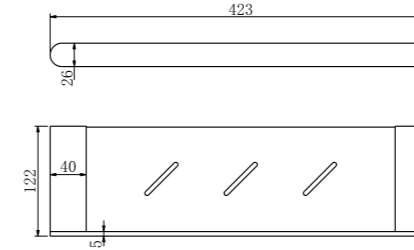

9087A Chrome

Shower Shelf
SKU:NR9087aCH
Colours Available: