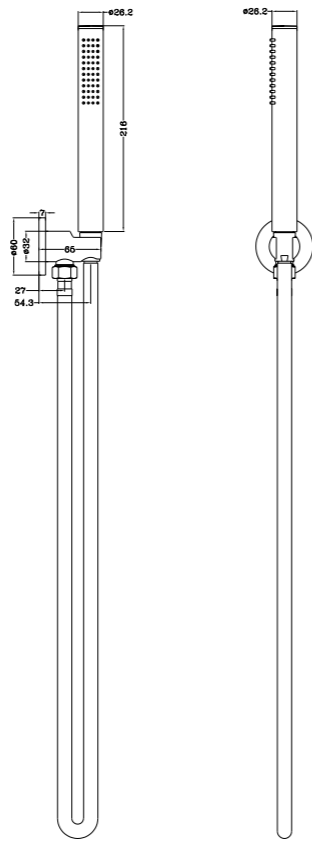

YSW307 Chrome

Round Shower Bracket
Water Rating: 3 Star, 8.5L/Min
SKU:NR307CH
Colours Available:

YSW307 Matte Black

Round Shower Bracket
Water Rating: 3 Star, 8.5L/Min
SKU:NR307MB
Colours Available:

YSW307 Brushed Nickel

Round Shower Bracket
Water Rating: 3 Star, 8.5L/Min
SKU:NR307BN
Colours Available:

YSW307 Gun Metal Grey

Round Shower Bracket
Water Rating: 3 Star, 8.5L/Min
SKU:NR307GM
Colours Available:

YSW307 Brushed Gold

Round Shower Bracket
Water Rating: 3 Star, 8.5L/Min
SKU:NR307BG
Colours Available: