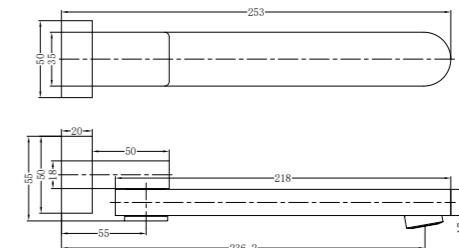

YSW207 Matte Black

Swivel Bath Spout
SKU:NR207MB
Colours Available: