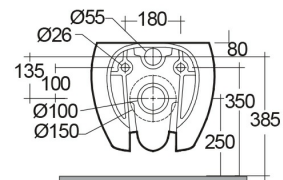

RAK-CLOUD MATT WHITE W/HIDDEN FIXATIONS

Wall Hung | Water Closet

RAK
CERAMICS

Technical specifications

Dimensions:	560 x 400 mm
Weight:	26 Kg
Color:	Matt White
Trap type:	P Trap
Trapway type:	Concealed
Seat cover options:	ABS & Urea
Bowl shape:	Oval
Soft close:	yes
Quick remove seat cover:	yes
Flush Type:	Dual Flush
Suites:	RAK-CLOUD

Code	Name
CLOSC3901500	RAK-CLOUD SOFT CLOSE UREA SEAT COVER (500)
CLOWC1446500A	RAK-CLOUD WALL HUNG WATER CLOSET MATT WHITE 56CM

Dimensions: All dimensions in mm. Tolerance of vitreous china & fireclay items: $\pm 5\%$ for below 200mm and $\pm 3\%$ for above 200mm; for all other items tolerance $\pm 1\%$. Note: Due to a continuing development program to improve design and performance, the manufacturer reserves all rights to vary specifications without prior information. Please note accessories are for photographic use only.