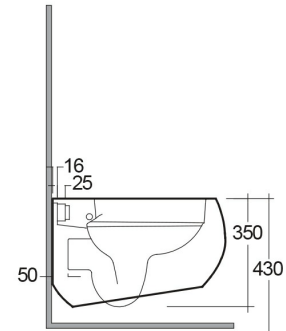

RAK-CLOUD MATT WHITE W/HIDDEN FIXATIONS

Wall Hung | Water Closet

RAK
CERAMICS

Technical specifications

Dimensions:	560 x 400 mm
Weight:	26 Kg
Color:	Matt White
Trap type:	P Trap
Trapway type:	Concealed
Seat cover options:	ABS & Urea
Bowl shape:	Oval
Soft close:	yes
Quick remove seat cover:	yes
Flush Type:	Dual Flush
Suites:	RAK-CLOUD

Code	Name
CLOSC3901500	RAK-CLOUD SOFT CLOSE UREA SEAT COVER (500)
CLOWC1446500A	RAK-CLOUD WALL HUNG WATER CLOSET MATT WHITE 56CM

Dimensions: All dimensions in mm. Tolerance of vitreous china & fireclay items: $\pm 5\%$ for below 200mm and $\pm 3\%$ for above 200mm; for all other items tolerance $\pm 1\%$. Note: Due to a continuing development program to improve design and performance, the manufacturer reserves all rights to vary specifications without prior information. Please note accessories are for photographic use only.