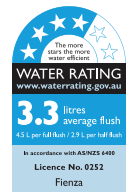

Cleaning & Care

- The toilet seat may be removed for cleaning - depress the quick release buttons and lift up.
- Clean only with a soft cloth or sponge using warm water and mild soap or detergent. Do not use any abrasive cleaning materials.
- Do not use any solvents or corrosive liquids.
- Note that use of clip-on deodorisers will affect flushing performance on rimless suites.