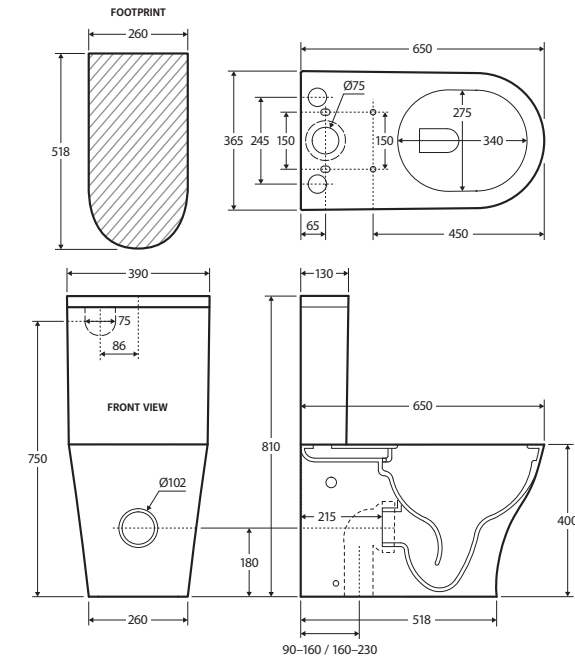

Chloe BACK-TO-WALL TOILET SUITE

Features

- Rimless hygienic flush
- Gloss white finish
- Large, easy-push chrome flush buttons
- Concealed pan for easy cleaning
- UF quick release, soft close seat
- High quality, R&T flush mechanism
- Top or bottom inlets:
 - Left top inlet
 - Left or right bottom inlet
- Available as P-Trap or S-Trap
- **WELS 4 Star rated, 4.5L/2.9L (3.3L average flush)**

Available in

P-Trap
K018P

S-Trap 90-160
K018A

S-Trap 160-230
K018B

Cleaning & Care

- The toilet seat may be removed for cleaning - depress the quick release buttons and lift up.
- Clean only with a soft cloth or sponge using warm water and mild soap or detergent. Do not use any abrasive cleaning materials.
- Do not use any solvents or corrosive liquids.
- Note that use of clip-on deodorisers will affect flushing performance on rimless suites.

While we aim to ensure specifications are correct at the time of publication, Fienza reserves the right to make modifications without prior notice. Physical colour may vary from image shown. All measurements are shown in millimetres. For ceramic products, please allow +/- 10 mm tolerance for manufacturing variance. Always use physical product measurements for mark-ups and roughing-in as the technical drawing may differ from actual product received.