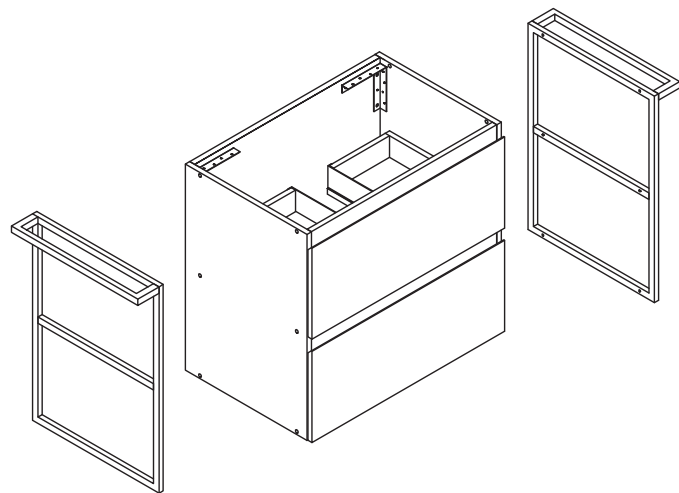

amato

VANITY CABINETS

AMATO 900

WITH METAL TOWEL RAIL FRAMES

- Available in 4 different finishes: Matte White, Scandi Oak, Industrial, and Matte Black
- Customise with solid side panels available in all 4 finishes, or with matte black metal frames (panels or frames are required to complete cabinet build)
- Bevelled edge pull channel
- Full extension, soft close drawer runners
- Interior finish matches external finish on drawers
- 16mm thick backing boards and drawer bases
- Made from sustainably sourced timber
- Pair with any vanity top from Fienza's Universal Vanities range
- Available as Wall-Hung or on Kickboard