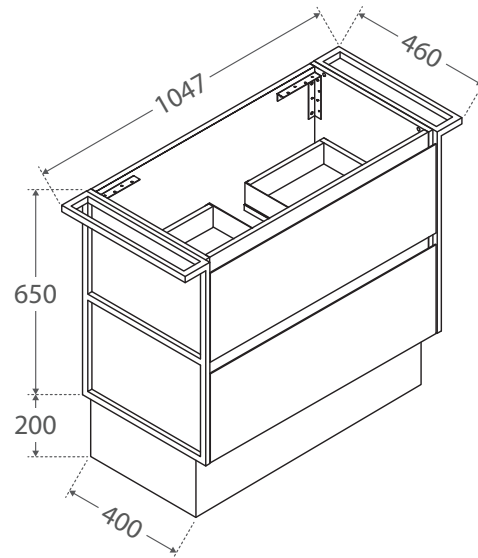

amato

VANITY CABINETS

AMATO 900

WITH METAL TOWEL RAIL FRAMES

- Available in 4 different finishes: Matte White, Scandi Oak, Industrial, and Matte Black
- Customise with solid side panels available in all 4 finishes, or with matte black metal frames (panels or frames are required to complete cabinet build)
- Bevelled edge pull channel
- Full extension, soft close drawer runners
- Interior finish matches external finish on drawers
- 16mm thick backing boards and drawer bases
- Made from sustainably sourced timber
- Pair with any vanity top from Fienza's Universal Vanities range
- Available as Wall-Hung or on Kickboard