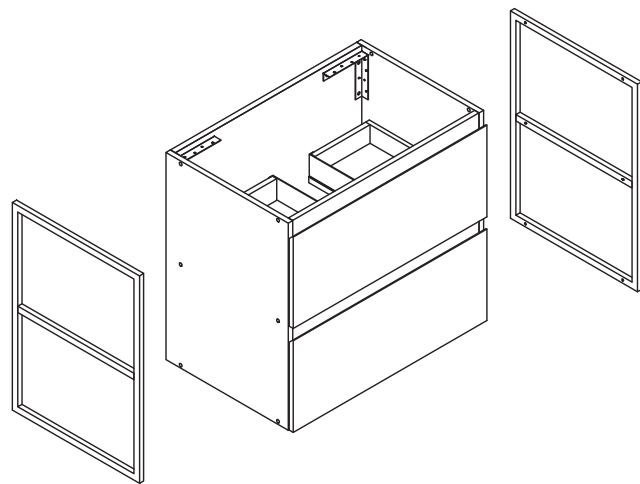

1 YEAR DRAWER RUNNERS
1 YEAR replacement parts

1 YEAR LABOUR
1 YEAR labour included

amato

VANITY CABINETS

AMATO 900 WITH METAL FRAMES

- Available in 4 different finishes: Matte White, Scandi Oak, Industrial, and Matte Black
- Customise with solid side panels available in all 4 finishes, or with matte black metal frames (panels or frames are required to complete cabinet build)
- Bevelled edge pull channel
- Full extension, soft close drawer runners
- Interior finish matches external finish on drawers
- 16mm thick backing boards and drawer bases
- Made from sustainably sourced timber
- Pair with any vanity top from Fienza's Universal Vanities range
- Available as Wall-Hung or on Kickboard