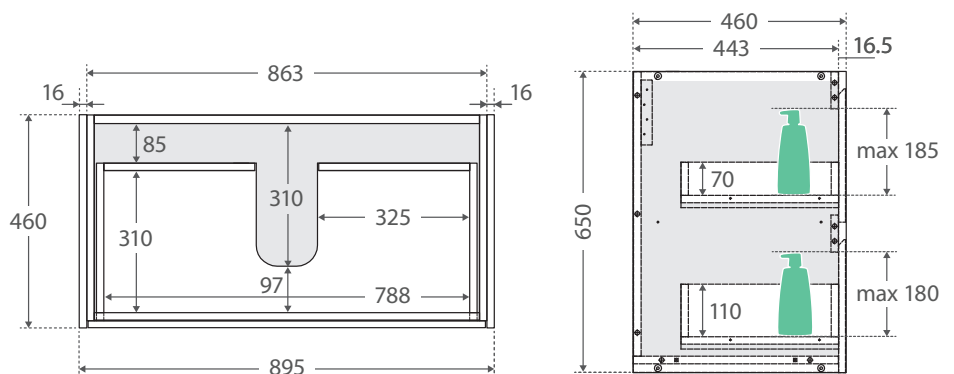

WARRANTIES: COMMERCIAL USE

1 YEAR CABINET ONLY
1 YEAR replacement parts or product

1 YEAR DRAWER RUNNERS
1 YEAR replacement parts

1 YEAR LABOUR
1 YEAR labour included