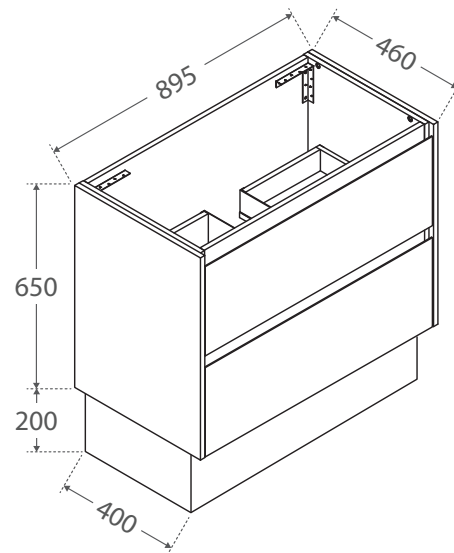

amato

VANITY CABINETS

AMATO 900

WITH SOLID PANELS

- Available in 4 different finishes: Matte White, Scandi Oak, Industrial, and Matte Black
- Customise with solid side panels available in all 4 finishes, or with matte black metal frames (panels or frames are required to complete cabinet build)
- Bevelled edge pull channel
- Full extension, soft close drawer runners
- Interior finish matches external finish on drawers
- 16mm thick backing boards and drawer bases
- Made from sustainably sourced timber
- Pair with any vanity top from Fienza's Universal Vanities range
- Available as Wall-Hung or on Kickboard