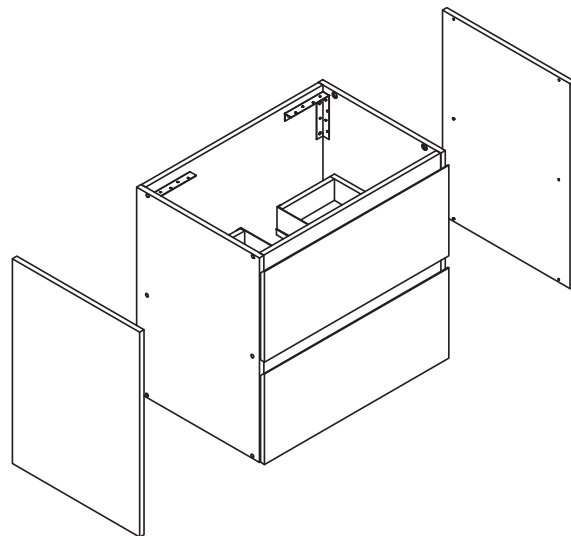

amato

VANITY CABINETS

AMATO 900

WITH SOLID PANELS

- Available in 4 different finishes: Matte White, Scandi Oak, Industrial, and Matte Black
- Customise with solid side panels available in all 4 finishes, or with matte black metal frames (panels or frames are required to complete cabinet build)
- Bevelled edge pull channel
- Full extension, soft close drawer runners
- Interior finish matches external finish on drawers
- 16mm thick backing boards and drawer bases
- Made from sustainably sourced timber
- Pair with any vanity top from Fienza's Universal Vanities range
- Available as Wall-Hung or on Kickboard