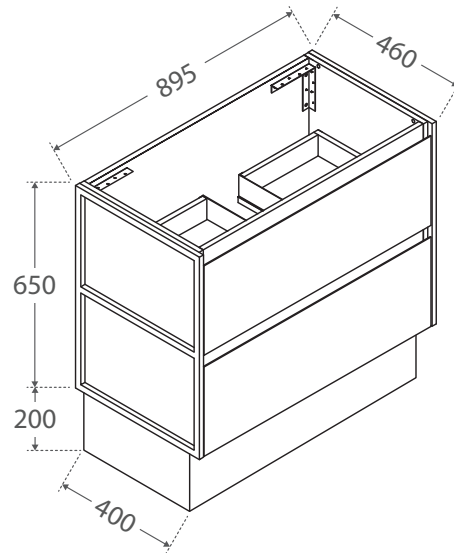

1 YEAR DRAWER RUNNERS
1 YEAR replacement parts

1 YEAR LABOUR
1 YEAR labour included

amato

VANITY CABINETS

AMATO 900 WITH METAL FRAMES

- Available in 4 different finishes: Matte White, Scandi Oak, Industrial, and Matte Black
- Customise with solid side panels available in all 4 finishes, or with matte black metal frames (panels or frames are required to complete cabinet build)
- Bevelled edge pull channel
- Full extension, soft close drawer runners
- Interior finish matches external finish on drawers
- 16mm thick backing boards and drawer bases
- Made from sustainably sourced timber
- Pair with any vanity top from Fienza's Universal Vanities range
- Available as Wall-Hung or on Kickboard