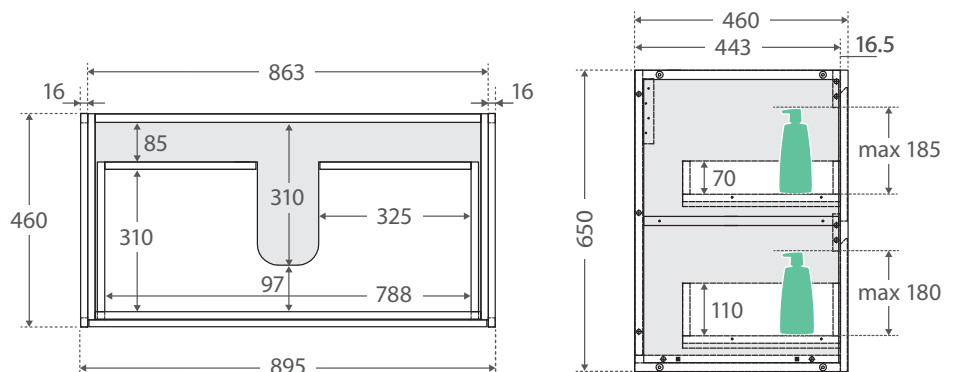

WARRANTIES: COMMERCIAL USE

1 YEAR CABINET ONLY
1 YEAR replacement parts or product

1 YEAR DRAWER RUNNERS
1 YEAR replacement parts

1 YEAR METAL FRAMES
1 YEAR replacement parts or product

1 YEAR LABOUR
1 YEAR labour included