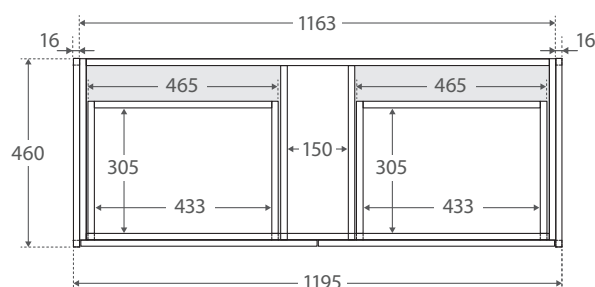

WARRANTIES: COMMERCIAL USE

1 YEAR CABINET ONLY
1 YEAR replacement parts or product

1 YEAR DRAWER RUNNERS
1 YEAR replacement parts

1 YEAR METAL FRAMES
1 YEAR replacement parts or product

1 YEAR LABOUR
1 YEAR labour included