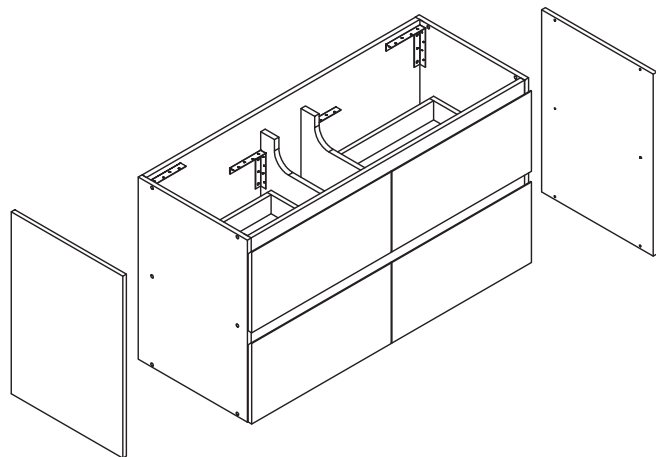

amato

VANITY CABINETS

AMATO 1200

WITH SOLID PANELS

- Available in 4 different finishes: Matte White, Scandi Oak, Industrial, and Matte Black
- Customise with solid side panels available in all 4 finishes, or with matte black metal frames (panels or frames are required to complete cabinet build)
- Bevelled edge pull channel
- Full extension, soft close drawer runners
- Interior finish matches external finish on drawers
- 16mm thick backing boards and drawer bases
- Made from sustainably sourced timber
- Pair with any vanity top from Fienza's Universal Vanities range
- Available as Wall-Hung or on Kickboard