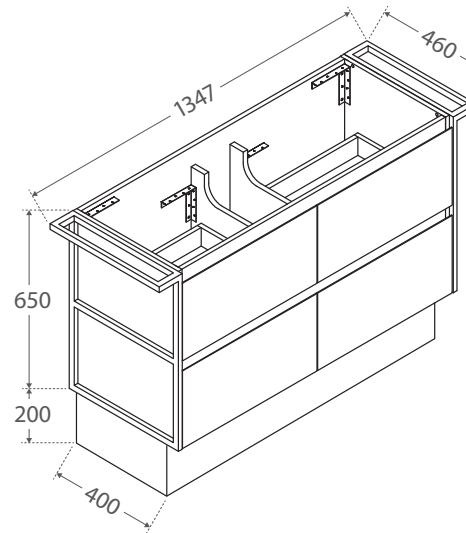

amato

VANITY CABINETS

AMATO 1200

WITH METAL TOWEL RAIL FRAMES

- Available in 4 different finishes: Matte White, Scandi Oak, Industrial, and Matte Black
- Customise with solid side panels available in all 4 finishes, or with matte black metal frames (panels or frames are required to complete cabinet build)
- Bevelled edge pull channel
- Full extension, soft close drawer runners
- Interior finish matches external finish on drawers
- 16mm thick backing boards and drawer bases
- Made from sustainably sourced timber
- Pair with any vanity top from Fienza's Universal Vanities range
- Available as Wall-Hung or on Kickboard