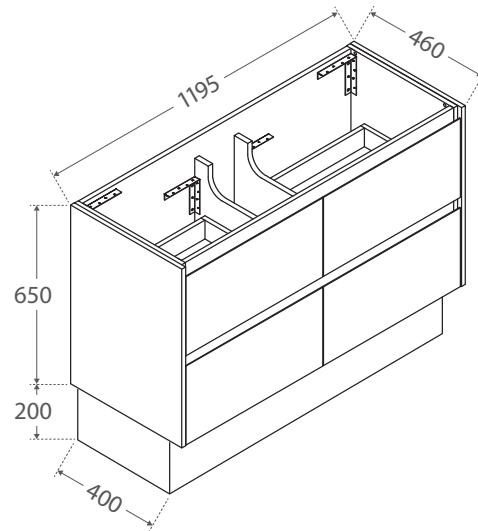

amato

VANITY CABINETS

AMATO 1200

WITH SOLID PANELS

- Available in 4 different finishes: Matte White, Scandi Oak, Industrial, and Matte Black
- Customise with solid side panels available in all 4 finishes, or with matte black metal frames (panels or frames are required to complete cabinet build)
- Bevelled edge pull channel
- Full extension, soft close drawer runners
- Interior finish matches external finish on drawers
- 16mm thick backing boards and drawer bases
- Made from sustainably sourced timber
- Pair with any vanity top from Fienza's Universal Vanities range
- Available as Wall-Hung or on Kickboard