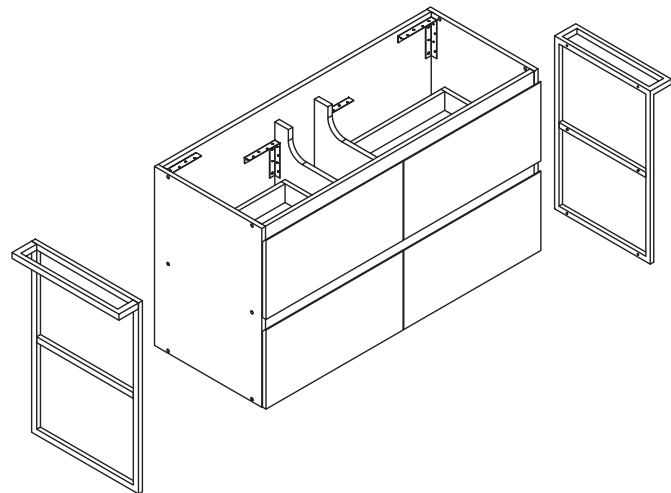

amato

VANITY CABINETS

AMATO 1200

WITH METAL TOWEL RAIL FRAMES

- Available in 4 different finishes: Matte White, Scandi Oak, Industrial, and Matte Black
- Customise with solid side panels available in all 4 finishes, or with matte black metal frames (panels or frames are required to complete cabinet build)
- Bevelled edge pull channel
- Full extension, soft close drawer runners
- Interior finish matches external finish on drawers
- 16mm thick backing boards and drawer bases
- Made from sustainably sourced timber
- Pair with any vanity top from Fienza's Universal Vanities range
- Available as Wall-Hung or on Kickboard