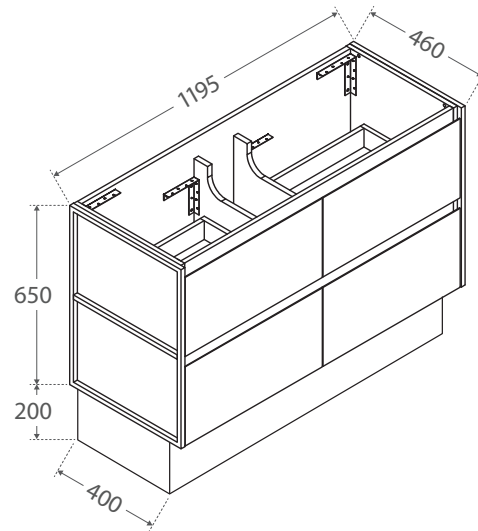

1 YEAR DRAWER RUNNERS
1 YEAR replacement parts

1 YEAR LABOUR
1 YEAR labour included

amato

VANITY CABINETS

AMATO 1200

WITH METAL FRAMES

- Available in 4 different finishes: Matte White, Scandi Oak, Industrial, and Matte Black
- Customise with solid side panels available in all 4 finishes, or with matte black metal frames (panels or frames are required to complete cabinet build)
- Bevelled edge pull channel
- Full extension, soft close drawer runners
- Interior finish matches external finish on drawers
- 16mm thick backing boards and drawer bases
- Made from sustainably sourced timber
- Pair with any vanity top from Fienza's Universal Vanities range
- Available as Wall-Hung or on Kickboard