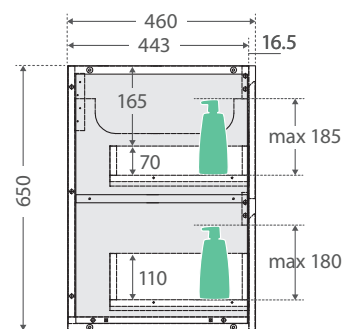

WARRANTIES: COMMERCIAL USE

1 YEAR CABINET ONLY
1 YEAR replacement parts or product

1 YEAR DRAWER RUNNERS
1 YEAR replacement parts

1 YEAR METAL FRAMES
1 YEAR replacement parts or product

1 YEAR LABOUR
1 YEAR labour included