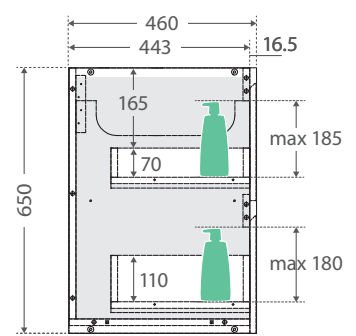

WARRANTIES: COMMERCIAL USE

1 YEAR CABINET ONLY
1 YEAR replacement parts or product

1 YEAR DRAWER RUNNERS
1 YEAR replacement parts

1 YEAR LABOUR
1 YEAR labour included