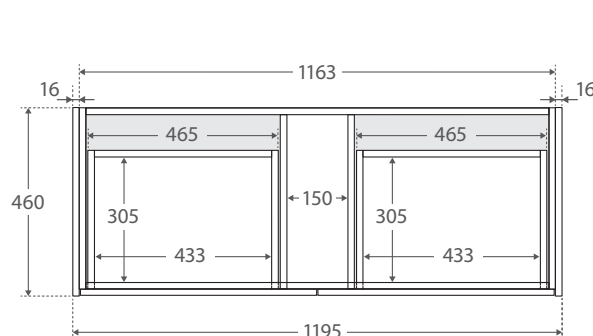

WARRANTIES: COMMERCIAL USE

1 YEAR CABINET ONLY
1 YEAR replacement parts or product

1 YEAR DRAWER RUNNERS
1 YEAR replacement parts

1 YEAR LABOUR
1 YEAR labour included