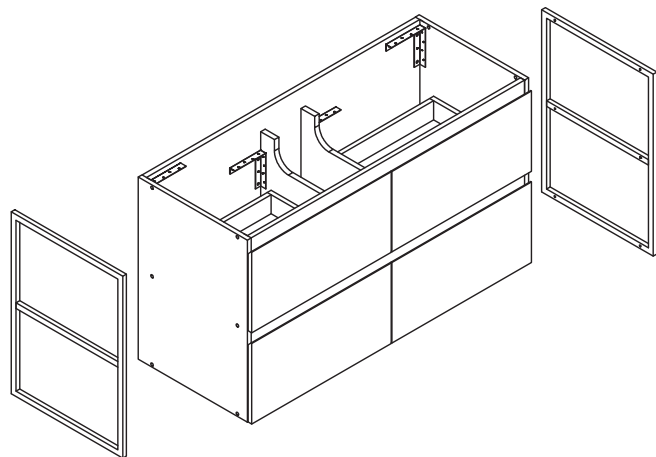

1 YEAR DRAWER RUNNERS
1 YEAR replacement parts

1 YEAR LABOUR
1 YEAR labour included

amato

VANITY CABINETS

AMATO 1200

WITH METAL FRAMES

- Available in 4 different finishes: Matte White, Scandi Oak, Industrial, and Matte Black
- Customise with solid side panels available in all 4 finishes, or with matte black metal frames (panels or frames are required to complete cabinet build)
- Bevelled edge pull channel
- Full extension, soft close drawer runners
- Interior finish matches external finish on drawers
- 16mm thick backing boards and drawer bases
- Made from sustainably sourced timber
- Pair with any vanity top from Fienza's Universal Vanities range
- Available as Wall-Hung or on Kickboard