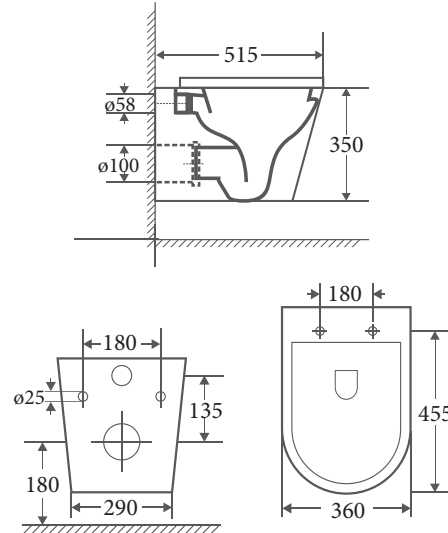

#### Product Dimension

Dimension: 515 x 360 x 350mm

#### Specifications

Model no: ZAWHP

Description: Wall-hung pan

#### Installation:

- P-Trap: 180mm Roughing-in

#### Water Consumption:

WELS 4 Star  
4.5L/Full, 3L/Half

RUBINE Zara wall-hung pan is designed with the latest rimless outfit that coupled with a patented VORTEX flushing technology that enable good transportation of wastes with minimum water consumption. It also replaced 100% trapped water per cycle so as to prevent growth of bacteria. In addition, the porcelain is fired at a high temperature of 1240 °C to ensure its hardness and applied a special glazing formula to protect the WC surface from scratches and it is easy to maintain too.