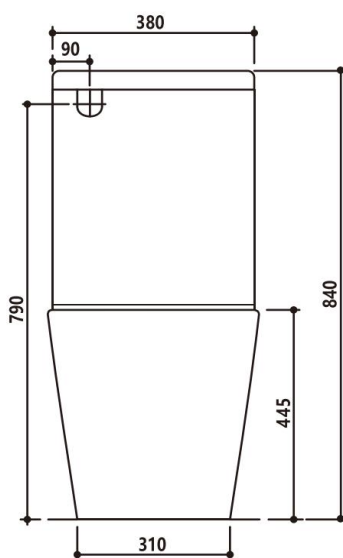

### Model: MB-020

Ambulant Height Whirlpool Flushing Back

To Wall Toilet Suite

Size: 660x380x840mm

S-trap: 75-180mm

P-trap: 180mm Roughing-in

Soft Closing Slim Toilet Seat

- 15 Years Warranty on Ceramic**
- 3 Years Warranty on Parts**
- 1 Year Warranty on Toilet Seat**
- First 12 months on site Support**
- 3.5L Average Flush**

### Specifications & Data

Code	MB-020	Water Consumption	3.5L
Color	White	Trap	Universal S-trap 75-180mm "Strap" 140-220mm (Extra Cost) P-trap 180mm
Warranty	15 Years Warranty On Ceramic 3 Years Warranty On Parts 1 Year Warranty On Toilet Seat First 12 Months On Site Support	Seat	Soft Closing Quick Release
Buttons Color	Chrome, Gun Metal Brushed Gold, Brushed Nickel Matte Black, Gloss White Brushed Bronze	WELS Rating & Registration	4 Stars & L07184

**FRONT VIEW**

**SIDE VIEW**

**TOP VIEW**