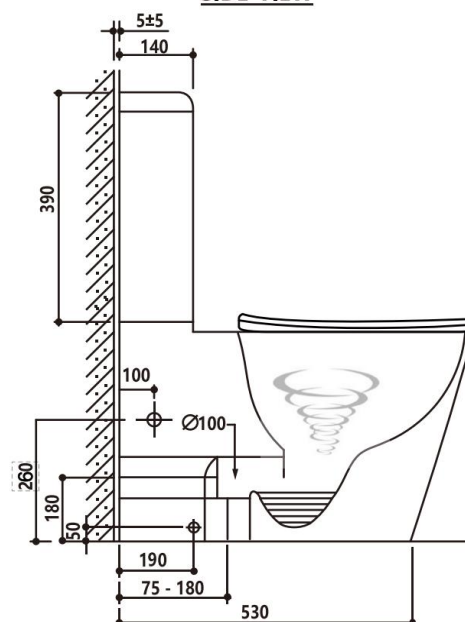

### Model: MB-020

Ambulant Height Whirlpool Flushing Back

To Wall Toilet Suite

Size: 660x380x840mm

S-trap: 75-180mm

P-trap: 180mm Roughing-in

Soft Closing Slim Toilet Seat

- 15 Years Warranty on Ceramic**
- 3 Years Warranty on Parts**
- 1 Year Warranty on Toilet Seat**
- First 12 months on site Support**
- 3.5L Average Flush**

### Specifications & Data

Code	MB-020	Water Consumption	3.5L
Color	White	Trap	Universal S-trap 75-180mm "Strap" 140-220mm (Extra Cost) P-trap 180mm
Warranty	15 Years Warranty On Ceramic 3 Years Warranty On Parts 1 Year Warranty On Toilet Seat First 12 Months On Site Support	Seat	Soft Closing Quick Release
Buttons Color	Chrome, Gun Metal Brushed Gold, Brushed Nickel Matte Black, Gloss White Brushed Bronze	WELS Rating & Registration	4 Stars & L07184

**FRONT VIEW**

**SIDE VIEW**

**TOP VIEW**