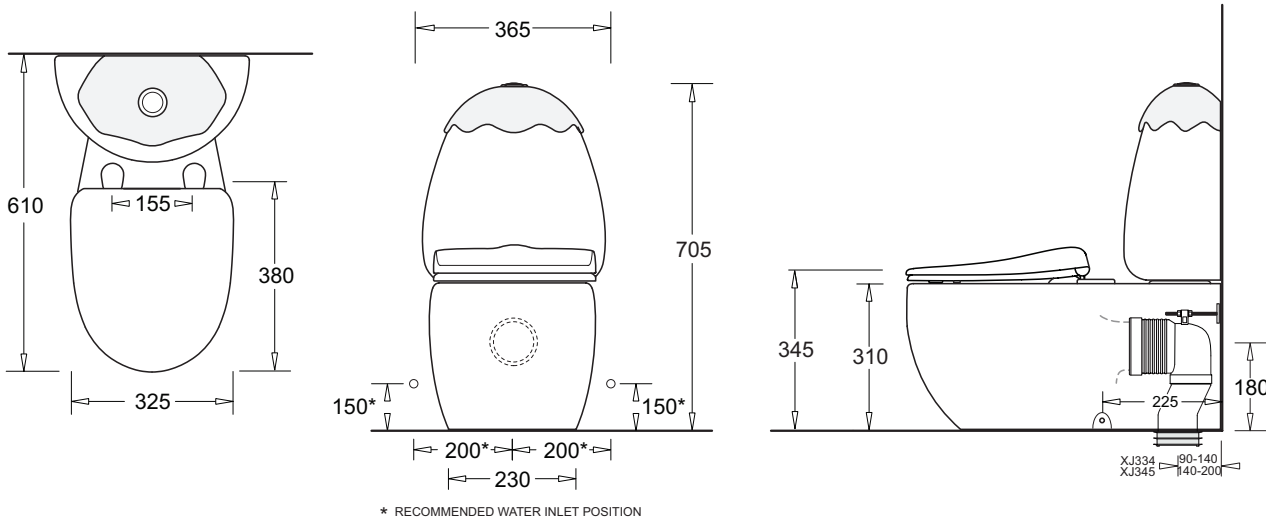

EGG JUNIOR II

BACK TO WALL SUITE FOR CHILDREN

CODE:
JTTE300.301.W
JTTE300.301.G
JTTE300.301.Y

FEATURES

- Child-friendly, egg-shaped, rimless, back to wall vitreous china suite
- Convenient child-height, soft-close, quick release seat
- Range of coloured cistern lids available
- Durable soft-close, quick-release seat
- S or P trap configuration installation, Bottom inlet only
- Adjustable S trap connector XJ334 (90-140mm set out) supplied
- Optional S trap pan connector X011B (140-200mm Set out)
- Integrated child safety kit to prevent cistern lid removal without tools

COMPONENTS

		Code
Egg Jr II BTW toilet pan	White	JTTE300
Egg Jr II cistern tank	White	JTTE301
Egg Jr II cistern lid	White	OR JTTE303W JTTE303G JTTE303Y
	Green	
	Yellow	
Egg Jr II toilet seat	White	JSEE302
Spare Inlet, Outlet and Button Kit		XJ331
Fixing Screws For WC		XJ332
Cistern Bolts		XJ333
Pan connector		XJ334

WARRANTY

Vitreous china 25 years replacement
Toilet seat 5 years replacement
-refer to T&Cs at www.johnsonsuisse.com.au

PRODUCT DIMENSIONS

TECHNICAL DATA SHEET

SUPERSEDES ALL PREVIOUS ISSUES

All dimensions are in millimetres and are subject to normal manufacturing variation.
As product development is ongoing BPA reserves the right to vary specifications without notice.
Bathroom Products Australia Pty Ltd ABN 87 079 297 617