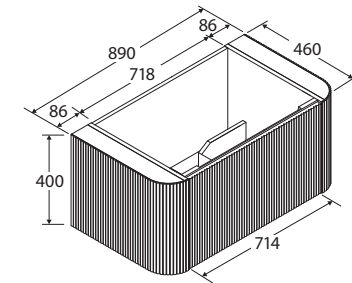

## 900MM CURVED WALL-HUNG CABINET

TOP VIEW: DRAWER AREA

SIDE VIEW: DRAWER STORAGE