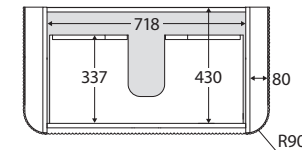

## 900MM CURVED WALL-HUNG CABINET

TOP VIEW: DRAWER AREA

SIDE VIEW: DRAWER STORAGE