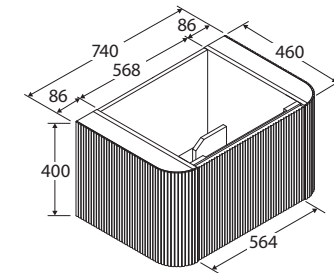

Minka

750MM CURVED WALL-HUNG CABINET

Features

- Curved feature corners combined with elegant vertical fluting
- Wall hung, single or double drawer design
- Soft close drawers with full extension runners
- Requires one of Fienza's curved benchtop options and over-the-top Edge handles (available separately)
- Available in polyurethane Satin White or textured Scandi Oak plywood finishes
- Premium interior finish
- 16 mm thick backing boards and drawer bases
- Made from extra durable, highly water resistant plywood
- Requires curved stone top and over-the-top Edge handles (not included)

We aim to ensure that specifications are correct at the time of publication. All measurements are shown in millimetres. For MDF cabinetry, please allow +/- 5 mm tolerance per 1000 mm for manufacturing variance in straightness. Always use measurements of actual product received for final specification as the technical drawing may contain differences. Due to printing limitations, physical colour may vary from the image shown. Fienza reserves the right to make modifications without prior notice.