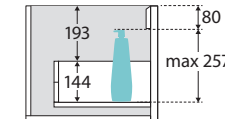

SIDE VIEW: DRAWER STORAGE

Available in

Cleaning & Care

- Regularly clean with mild soapy water using a clean, soft cloth.
- Do not use harsh detergents, bleach, abrasive cleaners or cream/wax cleaners. These substances can result in scratches and/or deposit build-ups that will affect the appearance.
- Avoid placing hot objects, such as hair straighteners, on any surface as these will cause discolouration and marking.
- Spills of hair dye, after-shave lotion, nail polish and remover, aerosol spray and other harsh chemicals should be removed immediately to prevent damage and discolouration. Clean immediately with mild soapy water using a clean, soft cloth.

We aim to ensure that specifications are correct at the time of publication. All measurements are shown in millimetres. For MDF cabinetry, please allow +/- 5 mm tolerance per 1000 mm for manufacturing variance in straightness. Always use measurements of actual product received for final specification as the technical drawing may contain differences. Due to printing limitations, physical colour may vary from the image shown. Fienza reserves the right to make modifications without prior notice.