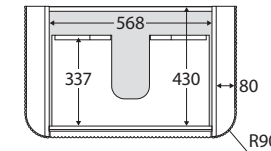

TOP VIEW: DRAWER AREA

SIDE VIEW: DRAWER STORAGE